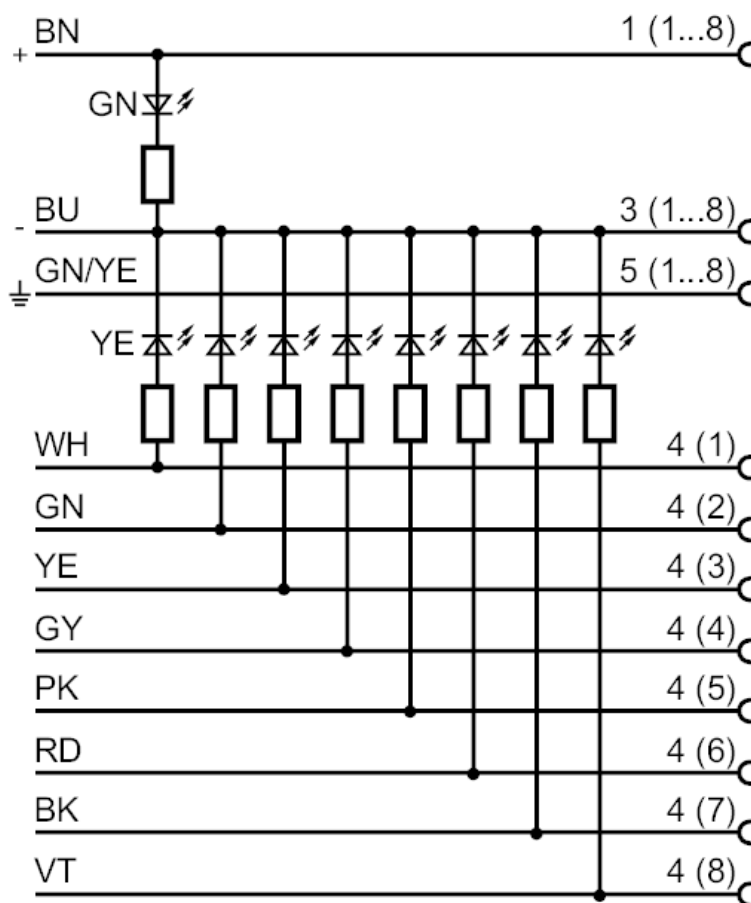

EBC047

Wiring block

ZDO8H059MSS0015H11

| Operating conditions | | |
|--|--|--|
| Ambient temperature | [°C] | -25...80 |
| Ambient temperature (moving) | [°C] | -5...60 |
| Protection | | IP 67; IP 68 |
| Mechanical data | | |
| Weight | [g] | 1671 |
| Dimensions | [mm] | 22 x 54 x 127 |
| Material | | PA |
| Molded-body material | | PA |
| Number of ports splitter box | | 8 |
| Connector type | | M12 |
| Drag chain suitability | | yes |
| Drag chain suitability | Bending radius for flexible applications | min. 10 x cable diameter |
| | Bending radius for fixed installation | min. 5 x cable diameter |
| | Travel speed | max. 3 m/s at 5 m horizontal travel length and max. acceleration of 5 m/s ² |
| | Torsional strain | ± 30 °/m |
| | Bending cycles | > 2 Mio. |
| Displays / operating elements | | |
| Display | Switching status | 8 x LED, yellow |
| | Power | 1 x LED, green |
| Accessories | | |
| Items supplied | Protective caps: | 2 |
| | labels: | 8 |
| Remarks | | |
| Pack quantity | | 1 pcs. |
| Electrical connection | | |
| Cable: 15 m, PUR, Halogen-free, black, Ø 8.2 mm; 8 x 0.34 mm ² (43 x Ø 0.1 mm) + 3 x 0.75 mm ² (95 x Ø 0.1 mm) | | |
| Electrical connection - slot | | |
| Connector: 8 x M12; coding: A; Moulded body: PA; Contacts: gold-plated; Tightening torque: 0.8...1.5 Nm | | |
| | | |

EBC047

Wiring block

ZDO8H059MSS0015H11

Connection

| | Core colors : |
|---------|---------------|
| BK = | black |
| BN = | brown |
| BU = | blue |
| GN = | green |
| GN/YE = | green/yellow |
| GY = | grey |
| PK = | pink |
| RD = | red |
| VT = | lilac |
| WH = | white |
| YE = | yellow |