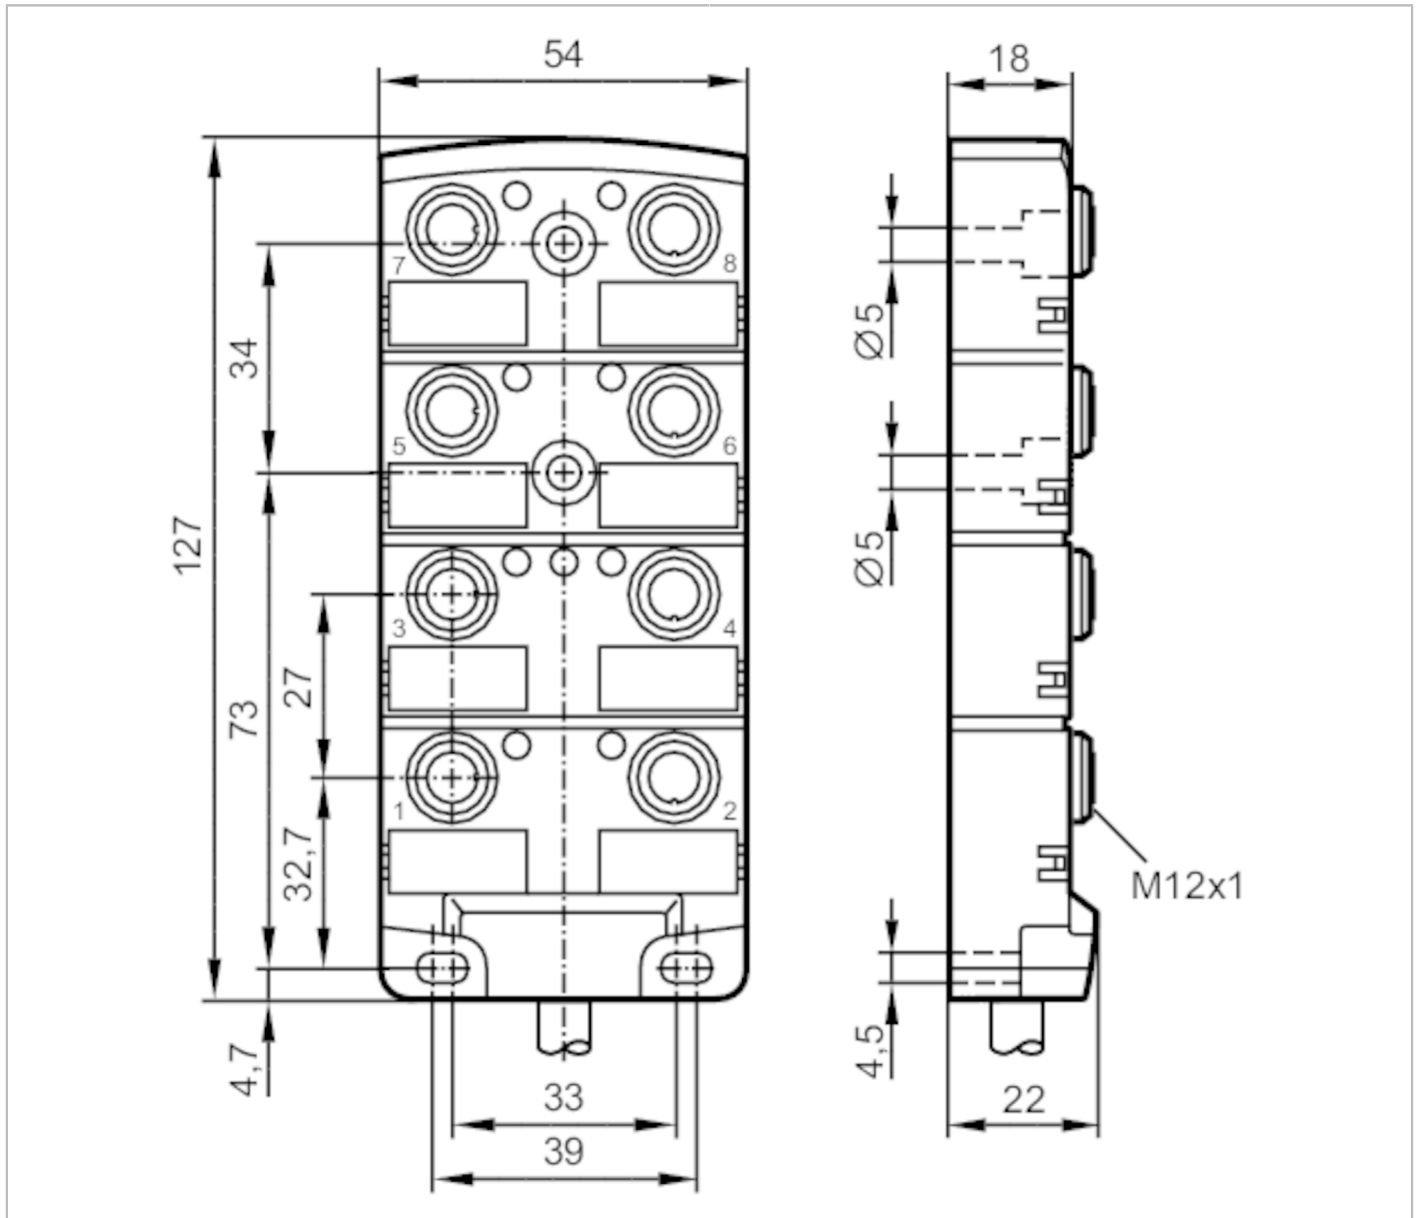

EBC047

Wiring block

ZDO8H059MSS0015H11

| Application | |
|---------------------------------------|--|
| System | Free from silicone; Halogen-free; gold-plated contacts; Drag chain suitability |
| Free from silicone | yes |
| Electrical data | |
| Operating voltage [V] | 10...30 DC; (cULus - Class 2 source required) |
| Protection class | II |
| Max. current load per module/slot [A] | 4 |
| Max. current load total [A] | 12 |
| Outputs | |
| Electrical design | PNP |

EBC047

Wiring block

ZDO8H059MSS0015H11

| Operating conditions | | |
|--|--|--|
| Ambient temperature | [°C] | -25...80 |
| Ambient temperature (moving) | [°C] | -5...60 |
| Protection | | IP 67; IP 68 |
| Mechanical data | | |
| Weight | [g] | 1671 |
| Dimensions | [mm] | 22 x 54 x 127 |
| Material | | PA |
| Molded-body material | | PA |
| Number of ports splitter box | | 8 |
| Connector type | | M12 |
| Drag chain suitability | | yes |
| Drag chain suitability | Bending radius for flexible applications | min. 10 x cable diameter |
| | Bending radius for fixed installation | min. 5 x cable diameter |
| | Travel speed | max. 3 m/s at 5 m horizontal travel length and max. acceleration of 5 m/s ² |
| | Torsional strain | ± 30 °/m |
| | Bending cycles | > 2 Mio. |
| Displays / operating elements | | |
| Display | Switching status | 8 x LED, yellow |
| | Power | 1 x LED, green |
| Accessories | | |
| Items supplied | Protective caps: | 2 |
| | labels: | 8 |
| Remarks | | |
| Pack quantity | | 1 pcs. |
| Electrical connection | | |
| Cable: 15 m, PUR, Halogen-free, black, Ø 8.2 mm; 8 x 0.34 mm ² (43 x Ø 0.1 mm) + 3 x 0.75 mm ² (95 x Ø 0.1 mm) | | |
| Electrical connection - slot | | |
| Connector: 8 x M12; coding: A; Moulded body: PA; Contacts: gold-plated; Tightening torque: 0.8...1.5 Nm | | |
| | | |