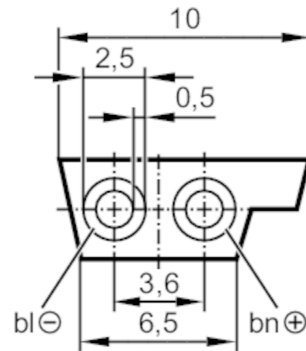

E74220

AS-Interface flat cable

Flat cable 100 meter TPE red

Electrical data

Operating voltage [V] 230 DC; (Peak voltage 300 V)

Operating conditions

Ambient temperature [°C] -40...105

Ambient temperature (moving) [°C] -30...105

Mechanical data

Weight [g] 6960

Remarks

Remarks 100 m form supplied: coiled

Pack quantity 100 m

Electrical connection

Cable: 100 m, TPE, red; 2 x 1.5 mm²