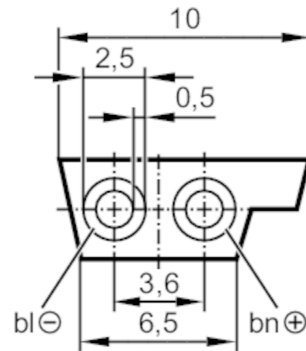

E74010

AS-Interface flat cable

Flat cable 100 meter EPDM bk

| Application | |
|--|---|
| System | Halogen-free |
| Design | for use of insulation displacement technology |
| Application | external 24 V power supply |
| Electrical data | |
| Operating voltage [V] | 24 DC |
| Operating conditions | |
| Ambient temperature [°C] | -40...85 |
| Mechanical data | |
| Weight [g] | 7104 |
| Remarks | |
| Remarks | 100 m form supplied: coiled |
| Pack quantity | 100 m |
| Electrical connection | |
| Cable: 100 m, EPDM, Halogen-free, black; 2 x 1.5 mm ² | |