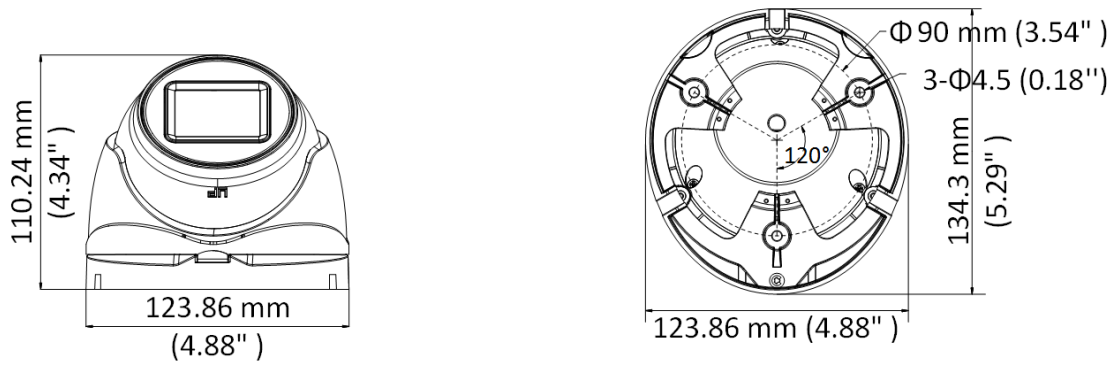

## ▪ Specification

Camera	
Image Sensor	5 MP CMOS
Max. Resolution	2560 (H) × 1944 (V)
Min. Illumination	0.003 Lux@(F1.38, AGC ON), 0 Lux with IR
Shutter Time	PAL: 1/12.5s to 1/50, 000 s NTSC: 1/15 s to 1/50, 000 s
Day & Night	ICR
Angle Adjustment	Pan: 0° to 360°; Tilt: 0° to 75°; Rotate: 0° to 360°
Signal System	PAL/NTSC
Lens	
Lens Type	2.7 mm to 13.5 mm motorized varifocal lens
Focal Length & FOV	92.3° to 29.3°
Lens Mount	Φ14
Image	
Image Parameters Switch	STD/HIGH-SAT
Image Settings	Brightness, Sharpness, Mirror, Smart IR
Frame Rate	TVI: 5MP@20fps, 4MP@25fps, 4MP@30fps, 2MP@25fps, 2MP@30fps AHD: 5MP@20fps, 4MP@25fps, 4MP@30fps CVI: 4MP@25fps, 4MP@30fps CVBS: PAL, NTSC
Day/Night Mode	Auto/Color/BW (Black and White)
Wide Dynamic Range (WDR)	≥130 dB
Image Enhancement	BLC, HLC
White Balance	ATW/MANUAL
AGC	Support
Interface	
Video Output	Switchable TVI/AHD/CVI/CVBS
General	
Material	Metal
Dimension	123.86 mm × 134.3 mm × 110.24 mm (4.88" × 5.29" × 4.34")
Weight	Approx. 630 g (1.39 lb.)
Operating Condition	-40° C to 60° C (-40° F to 140° F), Humidity 90% or less (no condensation)
Communication	HIKVISION-C
Language	English
Power Supply	12 VDC ± 20%, 24 VAC ± 20%
Consumption	Max. 10.5 W
IR Range	Up to 60 m
Approval	
Protection	IP67

## ▪ Available Model

DS-2CE79H8T-AIT3ZF(2.7-13.5mm)

▪ **Dimension**

▪ **Accessory**

▪ **Optional**

DS-1275ZJ-SUS(Grey)#UK	DS-1280ZJ-M Junction Box	DS-1275ZJ-SUS Vertical Pole Mount	DS-1280ZJ-TR12	DS-1276ZJ-SUS Corner Mount
				
DS-1273ZJ-130-TRL Wall Mount	DS-1281ZJ-M Inclined Ceiling Mount			
				