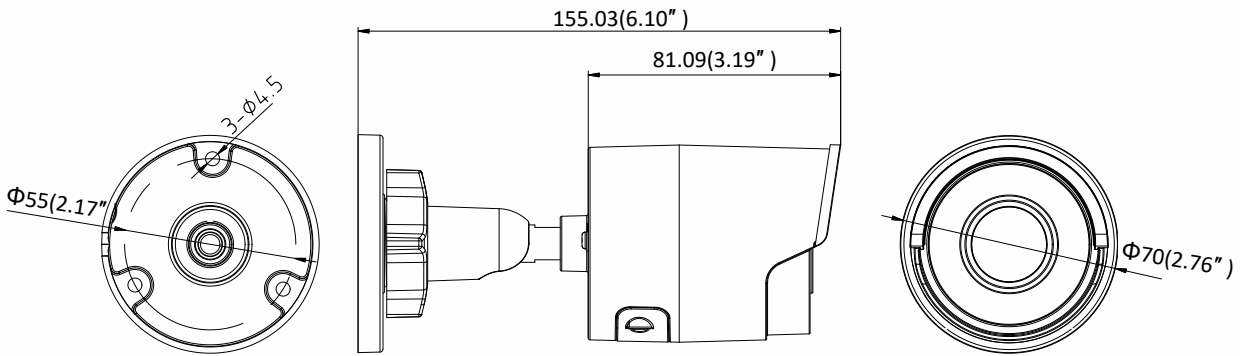

Dimension

Accessory

Distributed by

HIKVISION®

Headquarters

No.555 Qianmo Road, Binjiang District,
Hangzhou 310051, China
T +86-571-8807-5998
overseasbusiness@hikvision.com

Hikvision USA
T +1-909-895-0400
sales.usa@hikvision.com

Hikvision Italy
T +39-0438-6902
info.it@hikvision.com

Hikvision Singapore
T +65-6684-4718
sg@hikvision.com

Hikvision Africa
T +27 (0) 0351172
sale.africa@hikvision.com

Hikvision Europe
T +31-23-55-42-770
info.eu@hikvision.com

Hikvision France
T +33(0)1-85-330-450
info.fr@hikvision.com

Hikvision Oceania
T +61-2-8599-4233
salesau@hikvision.com

Hikvision Hong Kong
T +852-2151-1761

Hikvision Middle East
T +971-4-8816086
salesme@hikvision.com

Hikvision Spain
T +34-91-737-16-55
info.es@hikvision.com

Hikvision Canada
T +1-909-895-0400
sales.usa@hikvision.com

Hikvision Russia
T +7-495-669-67-99
saleru@hikvision.com

Hikvision Poland
T +48-22-460-01-50
poland@hikvision.com

Hikvision Korea
T +82-31-731-8841
sales.korea@hikvision.com

Hikvision India
T +91-22-28469900
sales@pramahikvision.com

Hikvision UK
T +01628-902140
support.uk@hikvision.com

Hikvision Brazil
T +55 11 3318-0050
Latam.support@hikvision.com