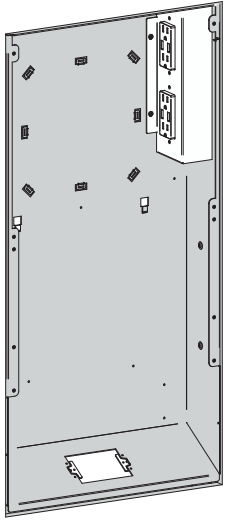

Two optional adjustable shelves can be ordered for convenient equipment mounting and include a hole pattern for screw spacings from 3/8" to 1 1/4" including multiple VESA 100 hole locations. An additional option includes up to two brackets (one provided) to install FSR T6-HLB connector inserts for additional connections.

All user connections are located in the open user access area at the bottom of the unit (including retractor pulls and connector brackets when used). There is a duplex opening in the user access area to mount AC or low voltage connectors. A blank plate is provided.

The wall box covers are available in black or white and provide a neat appearance when installed, hiding unsightly cabling.

FEATURES

- Easily mounts to wood or steel studs, 16" centers
- Order in white or black
- Cable-tie mounts
- Two Triple Play Mounting Solution openings per box
- Optional (2) adjustable component shelves with position lock (*See note on p.3)
- Optional LP-TBRT Cable retractors (two max)
- Optional T6-HLB Connector Brackets (two max)
- Optional AC power bracket with (4) 15-amp surge protected receptacles (*See note on p.3)

PWB-HVBX-HLB-BRK Mounting Bracket

(One provided-maximum two per box. T6-HLB-xxx Inserts and additional bracket ordered separately.)

LP-TBRT Retractors
(Ordered separately.)

PWB-320-SMK Two Shelf Kit*
(Ordered separately.)