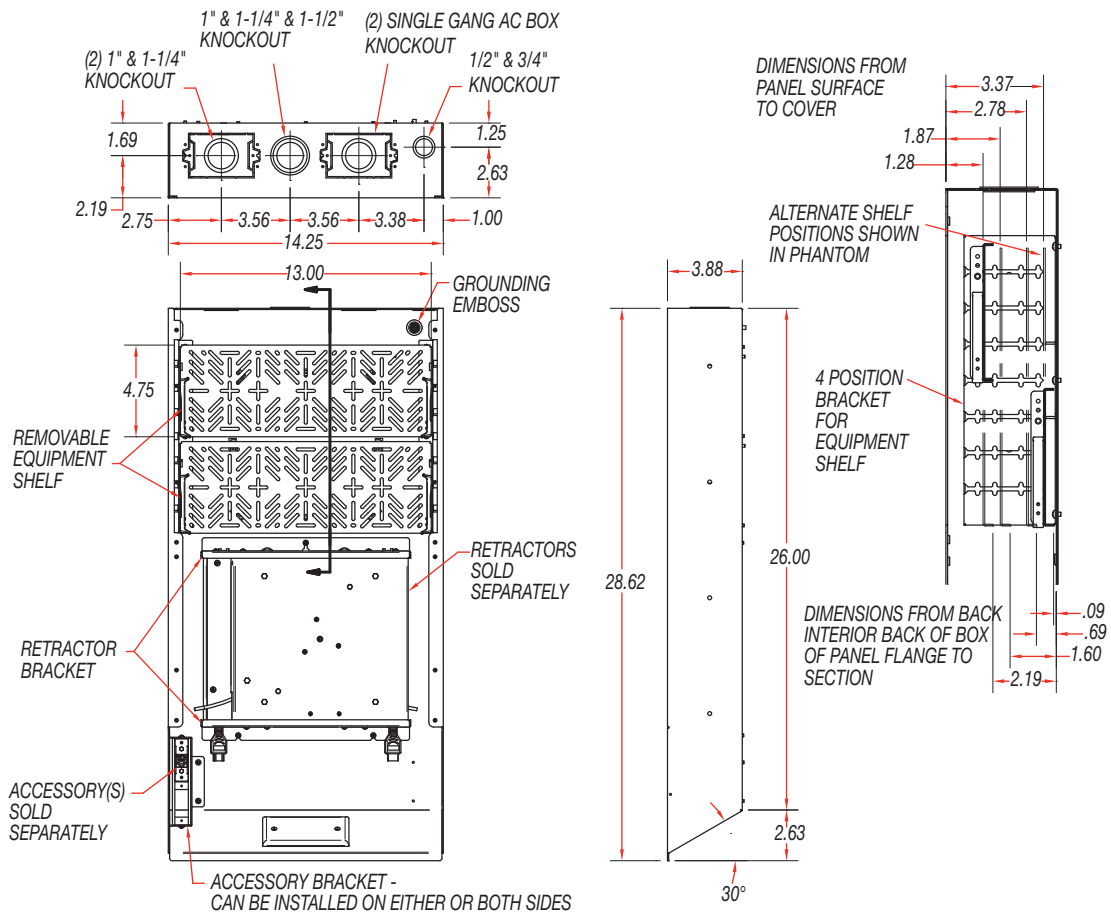

DIMENSIONS