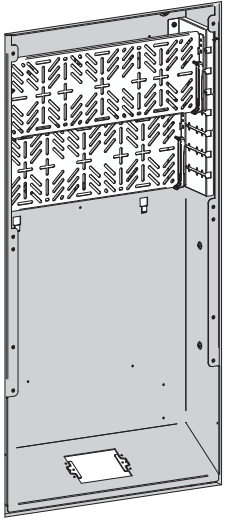

PWB-320-SMK Two Shelf Kit*
(Ordered separately.)