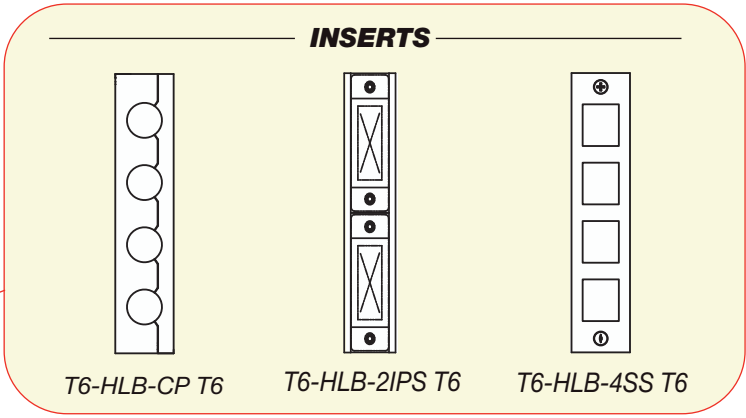

Two optional adjustable shelves can be ordered for convenient equipment mounting and include a hole pattern for screw spacings from 3/8" to 1 1/4" including multiple VESA 100 hole locations. An additional option includes up to two brackets (one provided) to install FSR T6-HLB connector inserts for additional connections.

The wall box covers are available in black or white and provide a neat appearance when installed, hiding unsightly cabling.

FEATURES

- Easily mounts to wood or steel studs, 16" centers
- Order in white or black
- Cable-tie mounts
- Two Triple Play Mounting Solution openings per box
- Optional (2) adjustable component shelves with position lock (*See note on p.3)
- Optional LP-TBRT Cable retractors (two max)
- Optional T6-HLB Connector Brackets (two max)
- Optional AC power bracket with (4) 15-amp surge protected receptacles (*See note on p.3)

APPLICATIONS

- Collaboration Areas
- Digital Signage
- Hospitals
- Conference Centers
- Schools
- Airports
- Command Centers
- Electronic Billboards
- Museums
- Arenas

DIMENSIONS

PWB-HVBX COMPONENTS

See ordering table for more information.

PWB-HVBX-HLB-BRK Mounting Bracket

(One provided-maximum two per box. T6-HLB-xxx Inserts and additional bracket ordered separately.)

LP-TBRT Retractors
(Ordered separately.)

PWB-320-SMK Two Shelf Kit*
(Ordered separately.)