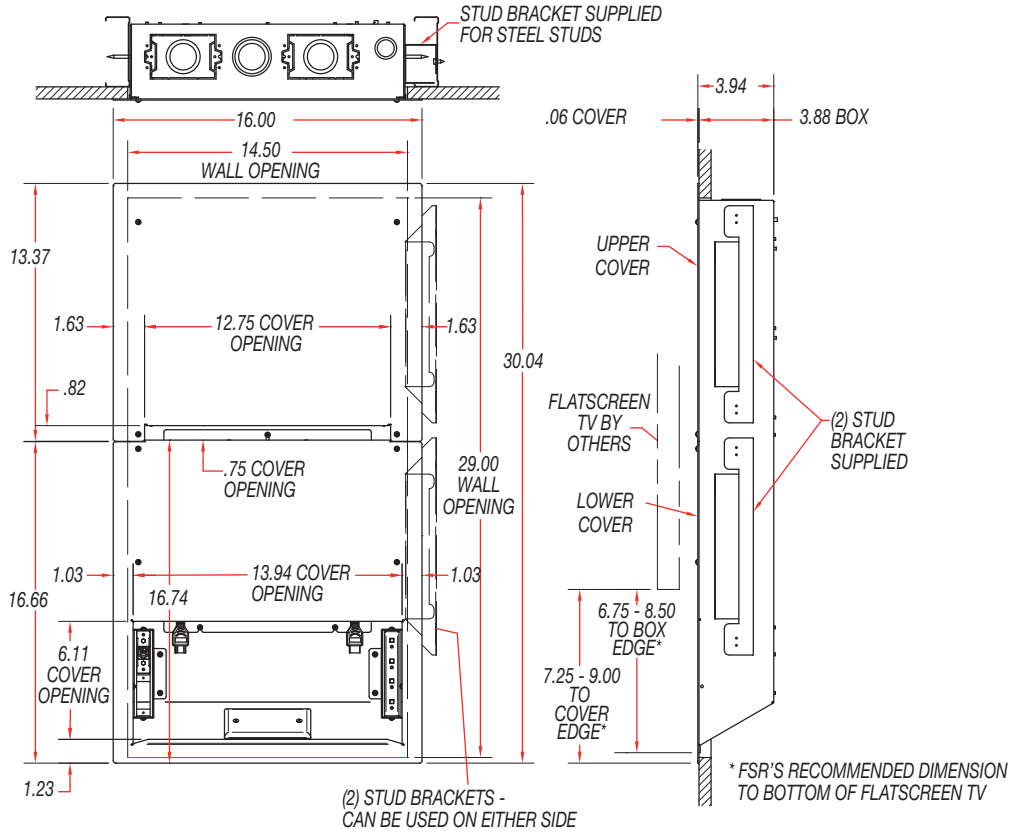

DIMENSIONS