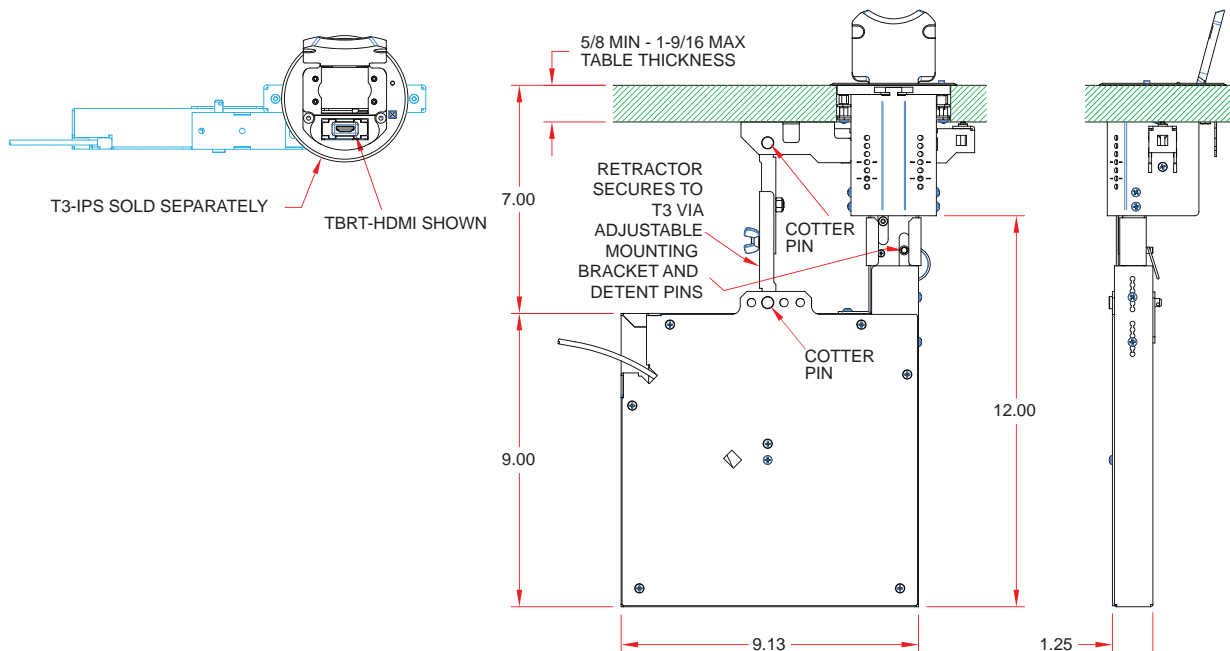

The Cable Retractors can also be mounted in a horizontal position under a table surface to maximize space and provide clearance for seating.

APPLICATIONS

- Court Rooms
- Control Consoles
- Desks
- Lab Tables
- Boardroom Tables
- Classrooms
- Lecterns

FEATURES

- Easy user access
- 4' of cable plays out from the top of the TBRT retractor (6' on LP-TBRT)
- 7' of cable exits from the rear of the TBRT retractor under the table (5' on LP-TBRT). (See Ordering Table note ** on back for exceptions)
- Theft deterrent
- Choice of connector types and color coded to match HuddleVU systems
- Easy stackable mounting
- Ready for use in FSR's CT6, RT6, and T3-IPS Table boxes
- Retractor life greater than 8,000 cycles
- LP-TBRT-5-USBC-USBC - Cable pulls out 5' from retractor

This symbol indicates the device is **Ready RETRACTOR** and accepts the number of retractors shown in the circle. *Retractor Mounts sold separately.

OVERALL RETRACTOR DIMENSIONS WITH CT6

OVERALL RETRACTOR DIMENSIONS WITH T3-IPS

** On MiniDS cable models:

5' of cable exits from the rear of the TBRT retractor under the table.

3' of cable exits from the rear of the LP-TBRT retractor under the table.