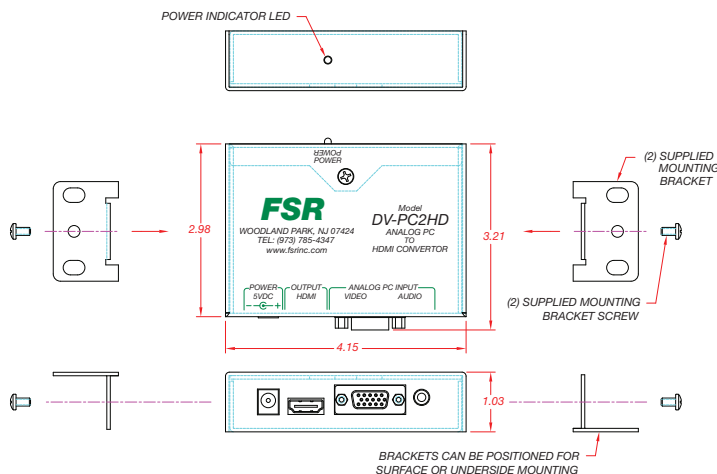

DV-PC2HD

Analog PC to HDMI Converter

FSR

Video Products Group

DV-PC2HD

Connect with Confidence

The DV-PC2HD converts a variety of VGA signals and stereo audio to HDMI. It can be very useful in applications with sources that do not provide an HDMI output such as older PC's and laptops. The signal resolution at the HDMI output is dependent on the VGA input resolution as shown in the table below. The unit is easy to install, operate and does not require any adjustments.

FEATURES

- Power LED
- 5VDC power input
- HDMI output
- HD-15 VGA input
- Stereo Mini Audio output
- 2' HDMI Cable included

Video Resolutions supported by the DV-PC2HD @ 60Hz

1920 x 1080	1680 x 1050	1600 x 1200
1600 x 1204	1600 x 900	1440 x 900
1360 x 1024	1366 x 768	1360 x 768
1280 x 1024	1280 x 960	1280 x 900
1280 x 800	1280 x 768	1280 x 720
1280 x 800	1024 x 768	800 x 600
	640 x 480	

DIMENSIONS

APPLICATION