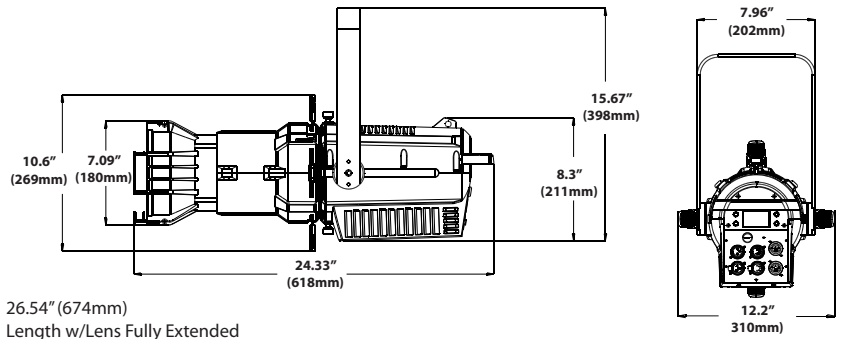

2m lux	6.6 ft fc	5 m lux	16.4 ft fc	7 m lux	23 ft fc	10 m lux	32.8 ft fc	15 m lux	49.2 ft fc	20 m lux	65.6 ft fc
20,477	1,621	3,276	379	1,672	167	819	97	364	46	205	29

**36° LENS ZOOM OUT @ FULL ON | 3,172K**

2m lux	6.6 ft fc	5 m lux	16.4 ft fc	7 m lux	23 ft fc	10 m lux	32.8 ft fc	15 m lux	49.2 ft fc	20 m lux	65.6 ft fc
11,066	1,621	1,771	379	903	167	443	97	197	46	111	29

**50° LENS ZOOM IN @ FULL ON | 3,146K**

2m lux	6.6 ft fc	5 m lux	16.4 ft fc	7 m lux	23 ft fc	10 m lux	32.8 ft fc	15 m lux	49.2 ft fc	20 m lux	65.6 ft fc
12,114	1,621	1,938	379	989	167	485	97	215	46	121	29

**50° LENS ZOOM OUT @ FULL ON | 3,160K**

2m lux	6.6 ft fc	5 m lux	16.4 ft fc	7 m lux	23 ft fc	10 m lux	32.8 ft fc	15 m lux	49.2 ft fc	20 m lux	65.6 ft fc
6,504	1,621	1,041	379	531	167	260	97	116	46	65	29

**DIMENSIONAL DIAGRAM**

26.54" (674mm)  
Length w/Lens Fully Extended