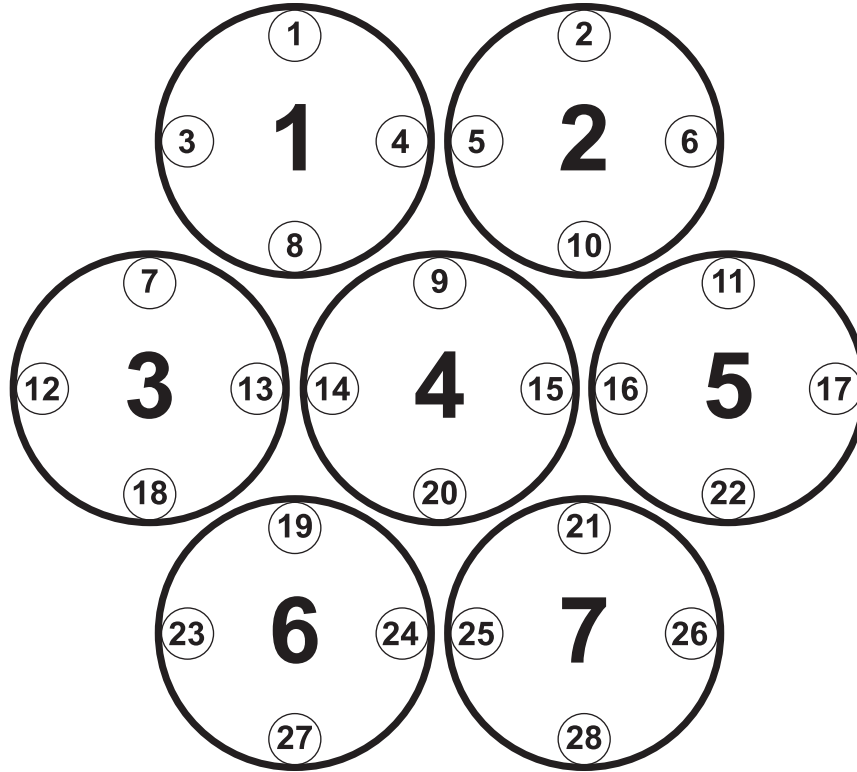

RGBW AND SPARKLED PIXEL MAPPING