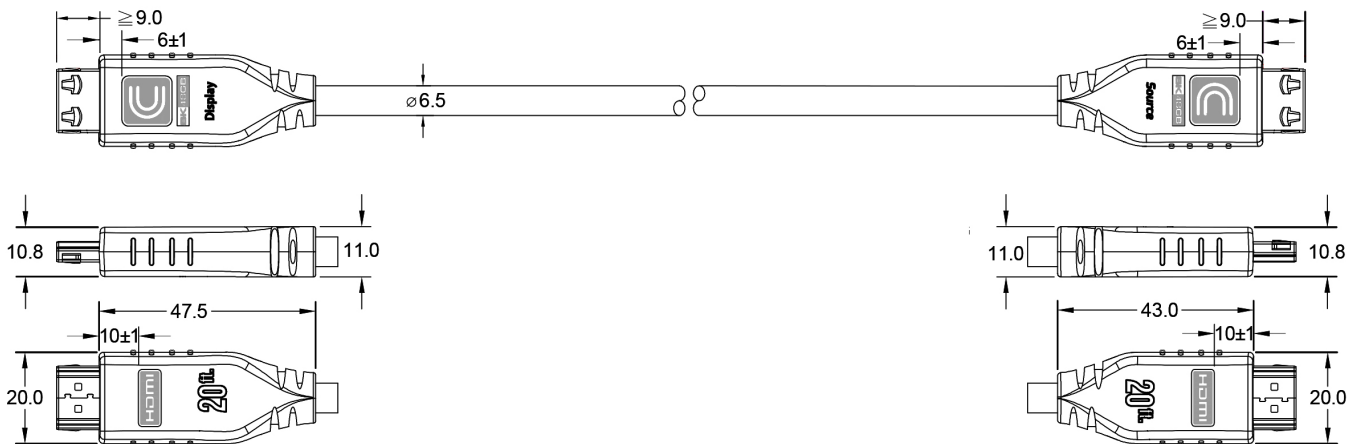

Connections

- Connector Side 1: HDMI Male 19 Pin Type A
- Connector Side 2: HDMI Male 19 Pin Type A

Environmental

- Temperature Rating: 0-80 ° C

Power & Electric

- DC Resistance: 8Ω/50ft
- Insulation Resistance: 100 Ω
- Nominal Attenuation: 100 Ω
- Skew: < 500ps
- Voltage: 5 volts

Physical Characteristics

- Bend Radius" 0.95"
- Cable Outer Diameter (OD): 3ft, 4.5ft, 6ft : 6.0 mm
9ft, 12ft, 15ft, 20ft, 25ft : 6.4 mm
- Conductors: Bare copper
- Colors: Black, Grey, White, Blue, Red, Orange and Green
- Connector Finish: 24k Gold Plated
- Dimensions (W x H x D): Connector : 0.8" W; 1.48" H; 0.42" D
- Bi-directional : 3ft, 4.5ft, 6ft, 9ft
- Directional : 12ft, 15ft, 20ft, 25ft
- Gauge (AWG): 30 AWG
- Jacket Type: Xtra-Flex PVC
- Packaging: Ziplock Bag
- Shielding: Triple Shielded, Inner 100% Aluminum Mylar Wrap, Outer 100% Aluminum Mylar Wrap, 85% Tinned Copper Braid

HDMI CABLES

MicroFlex™ Pro AV/IT Integrator Series™ Certified Ultra High Speed 8K 48G HDMI Cables with ProGrip™ up to 25ft

Lengths up to 9ft

Active Lengths 12ft to 25ft

HDMI CABLES