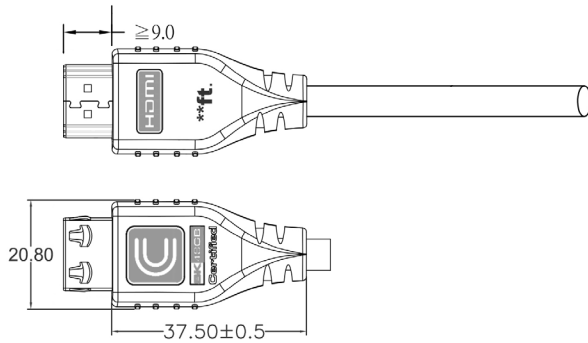

MicroFlex™ Pro AV/IT Integrator Series™ Certified Ultra High Speed 8K 48G HDMI Cables with ProGrip™ up to 25ft

Lengths up to 9ft