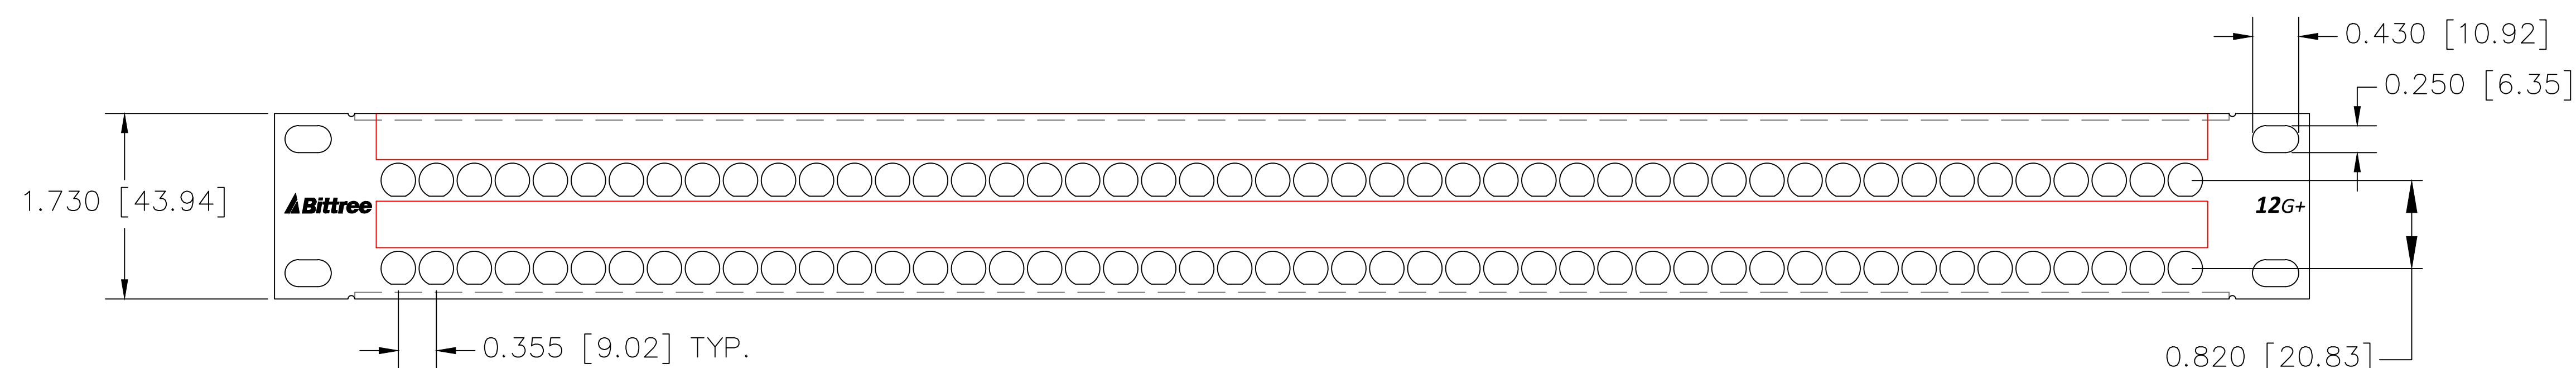

DATA CONTAINED IN THIS DOCUMENT IS PROPRIETARY AND SHALL NOT BE DISCLOSED, COPIED OR USED FOR PROCUREMENT OR MANUFACTURE WITHOUT EXPRESS WRITTEN PERMISSION OF BITTREE INCORPORATED

DWG. NO. : BH-B248A2B12M

PART NO. : BH-B248A2B12M

ORDER NO. : BH-B248A2B12M

SERIES : BULKHEAD VIDEO

PANEL HEIGHT : 1RU (1.720")
[43.688 MM]

DESIGNATION: DS430-15-ASSY

FINISH : BLACK POWDER COAT

PANEL MATERIAL: .050" STEEL

JACK SCREWS : NONE

LAYER (DS_INSERT) IS PROVIDED FOR THE CREATION OF LEGEND STRIPS FOR THIS PATCHBAY. THE RED OUTLINE MATCHES THE SIZE OF INSERT. PLEASE NOTE THE VIEWABLE AREA IS LISTED IN NOTES BELOW THE FRONT PANEL VIEW.