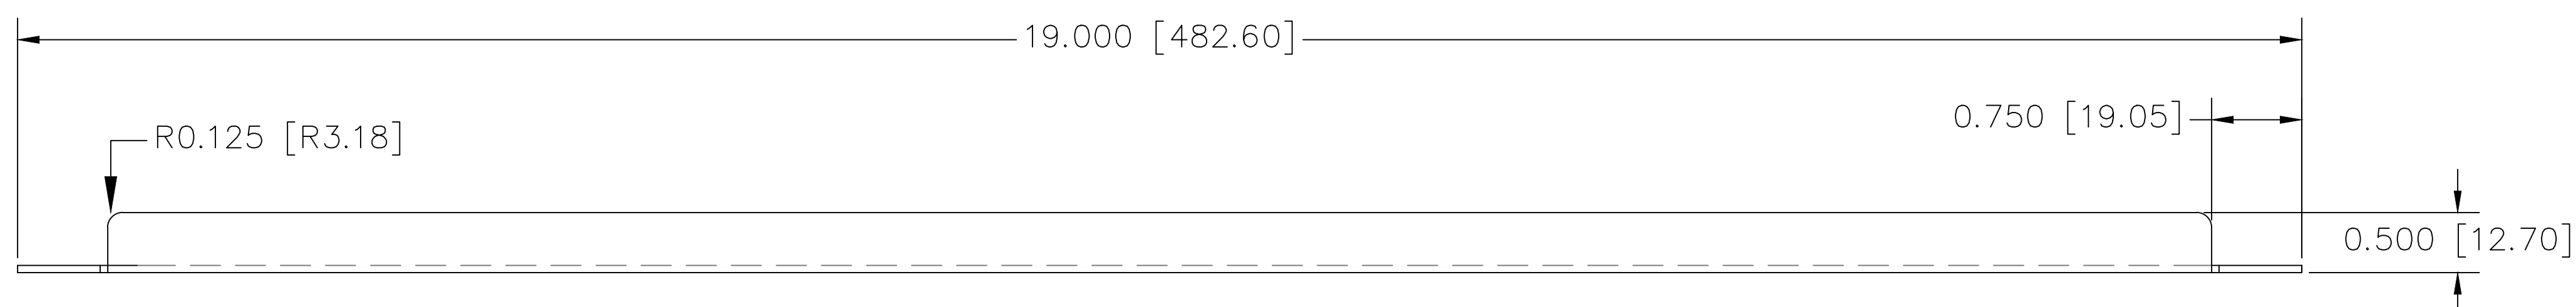

DATA CONTAINED IN THIS DOCUMENT IS PROPRIETARY AND SHALL NOT BE DISCLOSED, COPIED OR USED FOR PROCUREMENT OR MANUFACTURE WITHOUT EXPRESS WRITTEN PERMISSION OF BITTREE INCORPORATED

DWG. NO. : BH-B248A2B12M

PART NO. : BH-B248A2B12M

ORDER NO. : BH-B248A2B12M

SERIES : BULKHEAD VIDEO

PANEL HEIGHT : 1RU (1.720")
[43.688 MM]

DESIGNATION: DS430-15-ASSY

FINISH : BLACK POWDER COAT

PANEL MATERIAL: .050" STEEL

JACK SCREWS : NONE