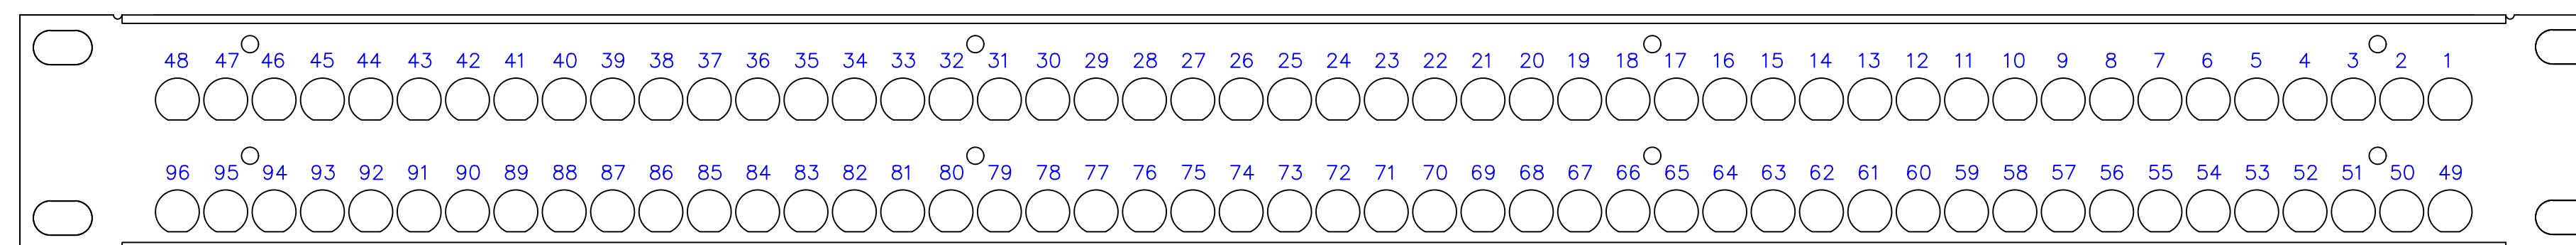

DATA CONTAINED IN THIS DOCUMENT IS PROPRIETARY AND SHALL NOT BE DISCLOSED, COPIED OR USED FOR PROCUREMENT OR MANUFACTURE WITHOUT EXPRESS WRITTEN PERMISSION OF BITTREE INCORPORATED

DWG. NO. : BH-B248A2B12M

PART NO. : BH-B248A2B12M

ORDER NO. : BH-B248A2B12M

SERIES : BULKHEAD VIDEO

PANEL HEIGHT : 1RU (1.720")
[43.688 MM]

DESIGNATION: DS430-15-ASSY

FINISH : BLACK POWDER COAT

PANEL MATERIAL: .050" STEEL

JACK SCREWS : NONE

LAYER (DS_INSERT) IS PROVIDED FOR THE CREATION OF LEGEND STRIPS FOR THIS PATCHBAY. THE RED OUTLINE MATCHES THE SIZE OF INSERT. PLEASE NOTE THE VIEWABLE AREA IS LISTED IN NOTES BELOW THE FRONT PANEL VIEW.