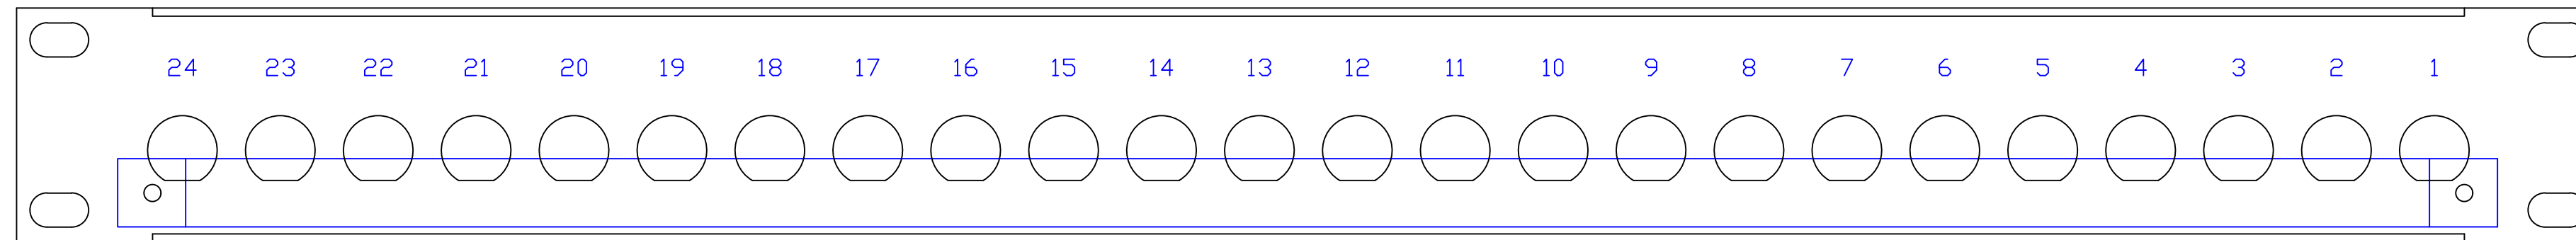

RoHS
COMPLIANT

PATCHING SYSTEMS

AUDIO, VIDEO, SERIAL DATA

600 WEST ELK AVENUE
GLENDALE, CA. 91204

TEL 818 500-8142

FAX 818 500-7062

WWW.BITTREE.COM

DATA CONTAINED IN THIS DOCUMENT IS PROPRIETARY AND SHALL NOT BE DISCLOSED, COPIED OR USED FOR PROCUREMENT OR MANUFACTURE WITHOUT EXPRESS WRITTEN PERMISSION OF BITTREE INCORPORATED

DWG. NO. : BH-B124A1B12

PART NO. : BH-B124A1B12

ORDER NO. : BH-B124A1B12

SERIES : BULKHEAD VIDEO

PANEL HEIGHT : 1RU (1.720")
[43.688 MM]

DESIGNATION: DS580-20-ASSY

FINISH :BLACK POWDER COAT

PANEL MATERIAL : .062"
ALUMINUM

JACK SCREWS : NONE

LAYER <DS_INSERT> IS PROVIDED FOR THE CREATION OF LEGEND STRIPS FOR THIS PATCHBAY. THE RED OUTLINE MATCHES THE SIZE OF INSERT. PLEASE NOTE THE VIEWABLE AREA IS LISTED IN NOTES BELOW THE FRONT PANEL VIEW.

DWG. SCALE : FULL

PDF. SCALE : NONE

ALL POSSIBLE CARE HAS BEEN TAKEN IN PREPARING THIS SET OF DRAWINGS. STATEMENTS AND SPECIFICATIONS ARE BELIEVED TRUE BUT CANNOT BE GUARANTEED AND THEREFORE WE ARE NOT RESPONSIBLE FOR ANY INACCURACIES. THIS DOCUMENT SHOULD BE USED AS THE BASIS FOR DESIGN OR TO ESTABLISH SPECIFICATION LIMITS.

BITTREE RESERVES THE RIGHT TO CHANGE OR ALTER SPECIFICATIONS OR MATERIALS WITHOUT NOTICE. PROVIDED THE FUNCTION AND PERFORMANCE OF THE PRODUCT REMAINS REASONABLY SIMILAR OR IS IMPROVED.

REV.:	DATE: 10/5/2017	BY: G.S.	CHANGES: