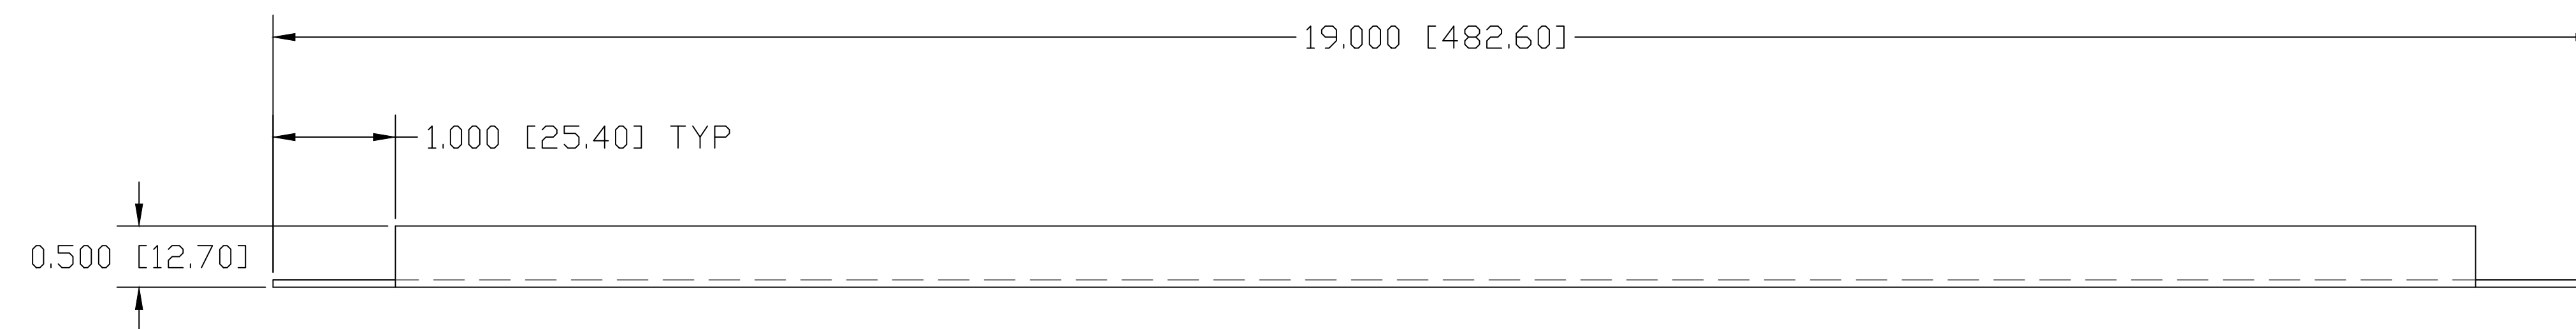

RoHS
COMPLIANT

PATCHING SYSTEMS

AUDIO, VIDEO, SERIAL DATA

600 WEST ELK AVENUE
GLENDALE, CA. 91204

TEL 818 500-8142

FAX 818 500-7062

WWW.BITTREE.COM

DATA CONTAINED IN THIS DOCUMENT IS PROPRIETARY AND SHALL NOT BE DISCLOSED, COPIED OR USED FOR PROCUREMENT OR MANUFACTURE WITHOUT EXPRESS WRITTEN PERMISSION OF BITTREE INCORPORATED

DWG. NO. : BH-B124A1B12

PART NO. : BH-B124A1B12

ORDER NO. : BH-B124A1B12

SERIES : BULKHEAD VIDEO

PANEL HEIGHT : 1RU (1.720")
[43.688 MM]

DESIGNATION: DS580-20-ASSY

FINISH :BLACK POWDER COAT

PANEL MATERIAL : .062"
ALUMINUM

JACK SCREWS : NONE

LAYER <DS_INSERT> IS PROVIDED FOR THE CREATION OF LEGEND STRIPS FOR THIS PATCHBAY. THE RED OUTLINE MATCHES THE SIZE OF INSERT. PLEASE NOTE THE VIEWABLE AREA IS LISTED IN NOTES BELOW THE FRONT PANEL VIEW.

DWG. SCALE : FULL

PDF. SCALE : NONE

ALL POSSIBLE CARE HAS BEEN TAKEN IN PREPARING THIS SET OF DRAWINGS. STATEMENTS AND SPECIFICATIONS ARE BELIEVED TRUE BUT CANNOT BE GUARANTEED AND THEREFORE WE ARE NOT RESPONSIBLE FOR ANY INACCURACIES. THIS DOCUMENT SHOULD BE USED AS THE BASIS FOR DESIGN OR TO ESTABLISH SPECIFICATION LIMITS.

BITTREE RESERVES THE RIGHT TO CHANGE OR ALTER SPECIFICATIONS OR MATERIALS WITHOUT NOTICE. PROVIDED THE FUNCTION AND PERFORMANCE OF THE PRODUCT REMAINS REASONABLY SIMILAR OR IS IMPROVED.

REV.:	DATE: 10/5/2017	BY: G.S.	CHANGES: