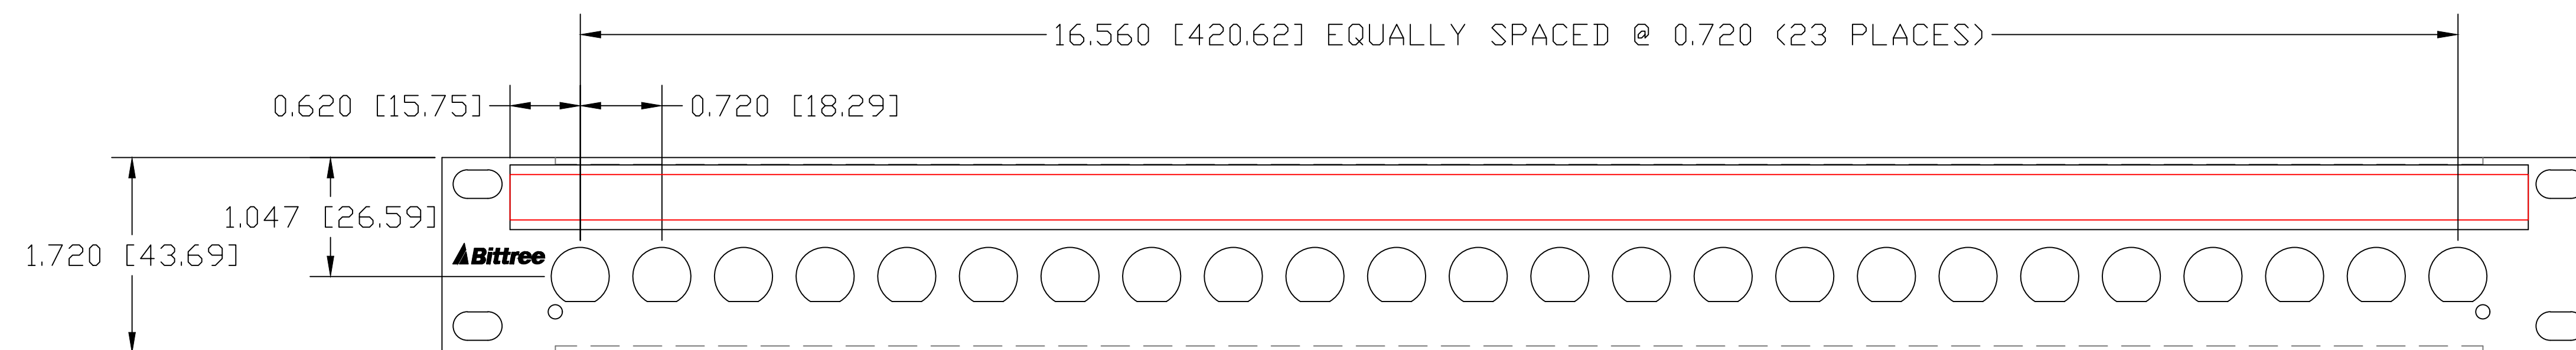

RoHS
COMPLIANT

PATCHING SYSTEMS

AUDIO, VIDEO, SERIAL DATA

600 WEST ELK AVENUE
GLENDALE, CA. 91204

TEL 818 500-8142

FAX 818 500-7062

WWW.BITTREE.COM

DATA CONTAINED IN THIS DOCUMENT IS PROPRIETARY AND SHALL NOT BE DISCLOSED, COPIED OR USED FOR PROCUREMENT OR MANUFACTURE WITHOUT EXPRESS WRITTEN PERMISSION OF BITTREE INCORPORATED

DWG. NO. : BH-B124A1B12

PART NO. : BH-B124A1B12

ORDER NO. : BH-B124A1B12

SERIES : BULKHEAD VIDEO

PANEL HEIGHT : 1RU (1.720")
[43.688 MM]

DESIGNATION: DS580-20-ASSY

FINISH :BLACK POWDER COAT

PANEL MATERIAL : .062"
ALUMINUM

JACK SCREWS : NONE

LAYER <DS_INSERT> IS PROVIDED FOR THE CREATION OF LEGEND STRIPS FOR THIS PATCHBAY. THE RED OUTLINE MATCHES THE SIZE OF INSERT. PLEASE NOTE THE VIEWABLE AREA IS LISTED IN NOTES BELOW THE FRONT PANEL VIEW.

DWG. SCALE : FULL

PDF. SCALE : NONE

ALL POSSIBLE CARE HAS BEEN TAKEN IN PREPARING THIS SET OF DRAWINGS. STATEMENTS AND SPECIFICATIONS ARE BELIEVED TRUE BUT CANNOT BE GUARANTEED AND THEREFORE WE ARE NOT RESPONSIBLE FOR ANY INACCURACIES. THIS DOCUMENT SHOULD BE USED AS THE BASIS FOR DESIGN OR TO ESTABLISH SPECIFICATION LIMITS.

BITTREE RESERVES THE RIGHT TO CHANGE OR ALTER SPECIFICATIONS OR MATERIALS WITHOUT NOTICE. PROVIDED THE FUNCTION AND PERFORMANCE OF THE PRODUCT REMAINS REASONABLY SIMILAR OR IS IMPROVED.

REV.:	DATE: 10/5/2017	BY: G.S.	CHANGES: