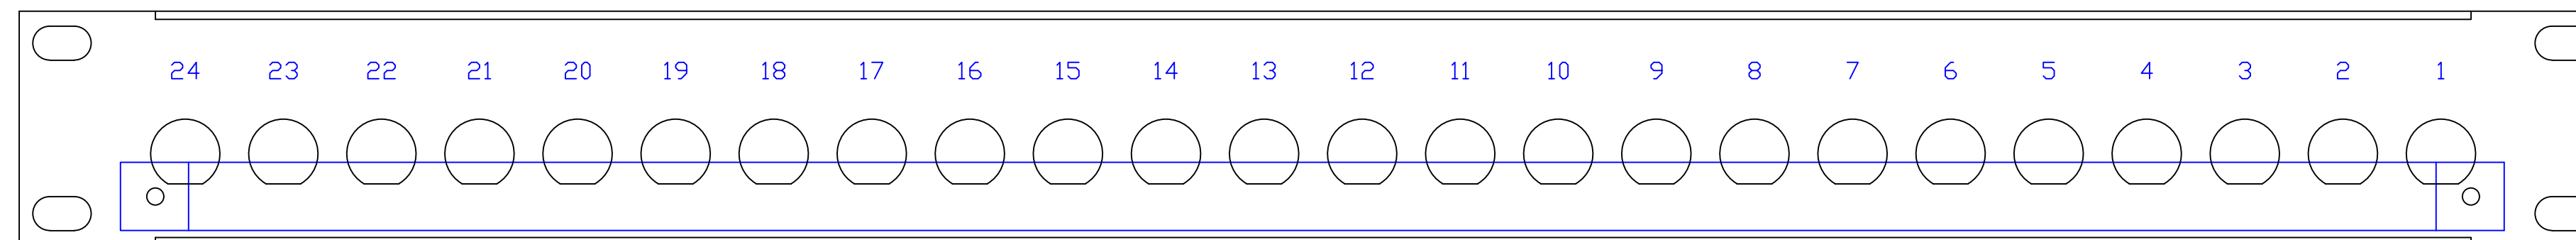

RoHS
COMPLIANT

PATCHING SYSTEMS

AUDIO, VIDEO, SERIAL DATA

600 WEST ELK AVENUE

GLENDALE, CA. 91204

TEL 818 500-8142

FAX 818 500-7062

WWW.BITTREE.COM

DATA CONTAINED IN THIS DOCUMENT
IS PROPRIETARY AND SHALL NOT BE
DISCLOSED, COPIED OR USED FOR
PROCUREMENT OR MANUFACTURE
WITHOUT EXPRESS WRITTEN PERMISSION
OF BITTREE INCORPORATED

DWG. NO. : BH-B124A0B12

PART NO. : BH-B124A0B12

ORDER NO. : BH-B124A0B12

SERIES : BULKHEAD VIDEO

PANEL HEIGHT : 1RU (1.720")
[43.688 MM]

DESIGNATION : NONE

FINISH: BLACK POWDER COAT

PANEL MATERIAL : .062"
ALUMINUM

JACK SCREWS : NONE

LAYER (DS_INSERT) IS PROVIDED
FOR THE CREATION OF LEGEND
STRIPS FOR THIS PATCHBAY. THE
RED OUTLINE MATCHES THE SIZE
OF INSERT.
PLEASE NOTE THE VIEWABLE AREA
IS LISTED IN NOTES BELOW THE
FRONT PANEL VIEW.

DWG. SCALE : FULL

PDF. SCALE : NONE

ALL POSSIBLE CARE HAS BEEN TAKEN IN
PREPARING THIS SET OF DRAWINGS.
STATEMENTS AND SPECIFICATIONS ARE
BELIEVED TRUE BUT CANNOT BE
GUARANTEED AND THEREFORE WE ARE
NOT RESPONSIBLE FOR ANY
INACCURACIES. THIS DOCUMENT SHOULD
BE USED AS THE BASIS FOR DESIGN OR
TO ESTABLISH SPECIFICATION LIMITS.

BITTREE RESERVES THE RIGHT TO
CHANGE OR ALTER SPECIFICATIONS OR
MATERIALS WITHOUT NOTICE. PROVIDED
THE FUNCTION AND PERFORMANCE OF
THE PRODUCT REMAINS REASONABLY
SIMILAR OR IS IMPROVED.

REV.:	DATE: 10/5/2017	BY: G.S.	CHANGES: