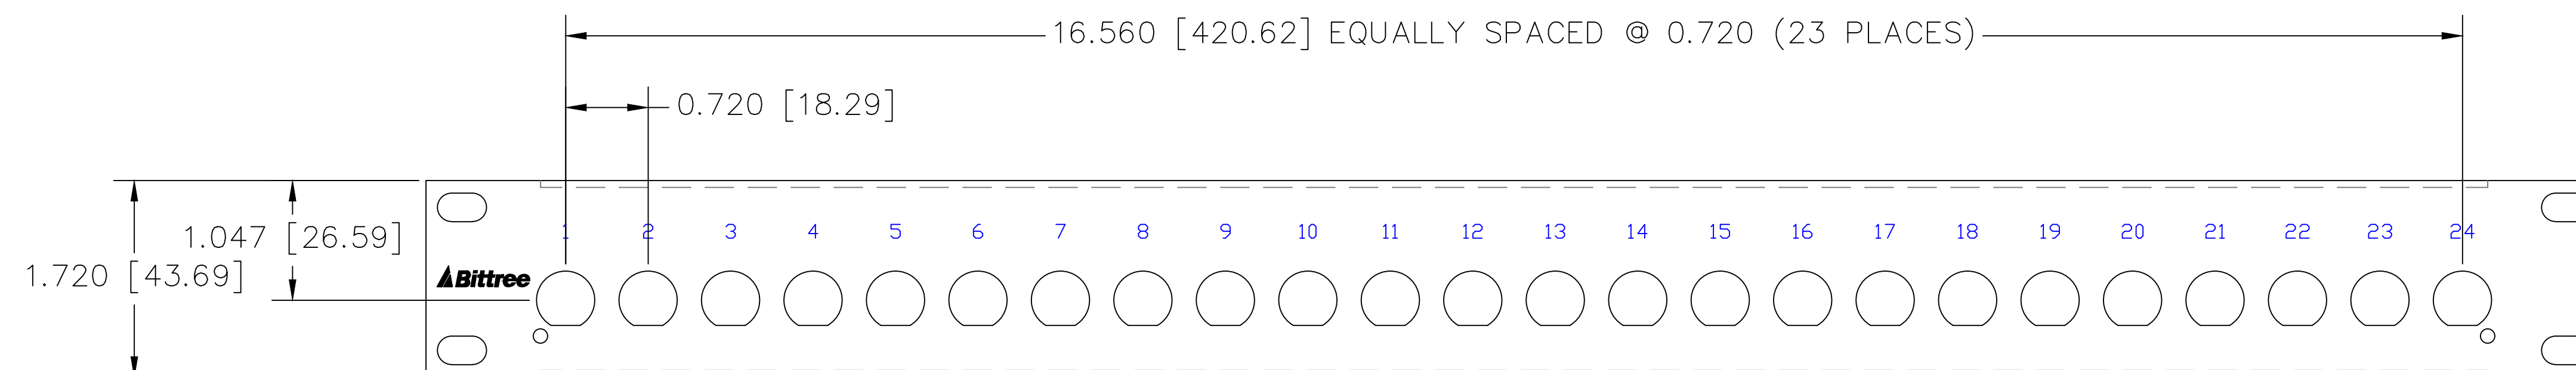

RoHS
COMPLIANT

PATCHING SYSTEMS

AUDIO, VIDEO, SERIAL DATA

600 WEST ELK AVENUE

GLENDALE, CA. 91204

TEL 818 500-8142

FAX 818 500-7062

WWW.BITTREE.COM

DATA CONTAINED IN THIS DOCUMENT
IS PROPRIETARY AND SHALL NOT BE
DISCLOSED, COPIED OR USED FOR
PROCUREMENT OR MANUFACTURE
WITHOUT EXPRESS WRITTEN PERMISSION
OF BITTREE INCORPORATED

DWG. NO. : BH-B124A0B12

PART NO. : BH-B124A0B12

ORDER NO. : BH-B124A0B12

SERIES : BULKHEAD VIDEO

PANEL HEIGHT : 1RU (1.720")
[43.688 MM]

DESIGNATION : NONE

FINISH: BLACK POWDER COAT

PANEL MATERIAL : .062"
ALUMINUM

JACK SCREWS : NONE

LAYER (DS_INSERT) IS PROVIDED
FOR THE CREATION OF LEGEND
STRIPS FOR THIS PATCHBAY. THE
RED OUTLINE MATCHES THE SIZE
OF INSERT.
PLEASE NOTE THE VIEWABLE AREA
IS LISTED IN NOTES BELOW THE
FRONT PANEL VIEW.

DWG. SCALE : FULL

PDF. SCALE : NONE

ALL POSSIBLE CARE HAS BEEN TAKEN IN
PREPARING THIS SET OF DRAWINGS.
STATEMENTS AND SPECIFICATIONS ARE
BELIEVED TRUE BUT CANNOT BE
GUARANTEED AND THEREFORE WE ARE
NOT RESPONSIBLE FOR ANY
INACCURACIES. THIS DOCUMENT SHOULD
BE USED AS THE BASIS FOR DESIGN OR
TO ESTABLISH SPECIFICATION LIMITS.

BITTREE RESERVES THE RIGHT TO
CHANGE OR ALTER SPECIFICATIONS OR
MATERIALS WITHOUT NOTICE. PROVIDED
THE FUNCTION AND PERFORMANCE OF
THE PRODUCT REMAINS REASONABLY
SIMILAR OR IS IMPROVED.

REV.:	DATE: 10/5/2017	BY: G.S.	CHANGES: