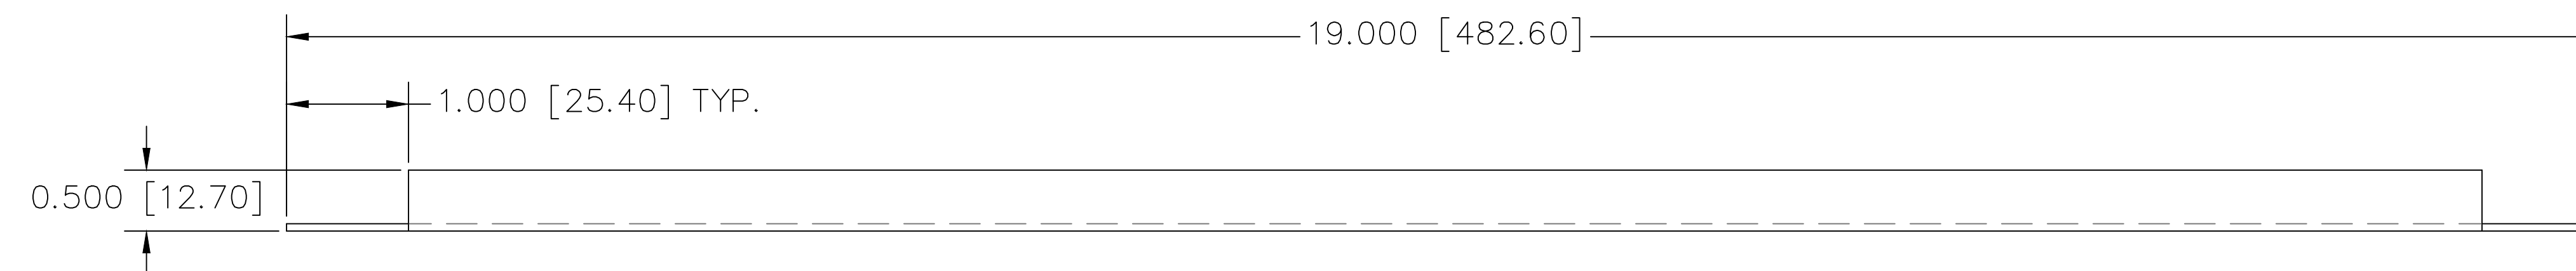

RoHS
COMPLIANT

PATCHING SYSTEMS

AUDIO, VIDEO, SERIAL DATA

600 WEST ELK AVENUE

GLENDALE, CA. 91204

TEL 818 500-8142

FAX 818 500-7062

WWW.BITTREE.COM

DATA CONTAINED IN THIS DOCUMENT
IS PROPRIETARY AND SHALL NOT BE
DISCLOSED, COPIED OR USED FOR
PROCUREMENT OR MANUFACTURE
WITHOUT EXPRESS WRITTEN PERMISSION
OF BITTREE INCORPORATED

DWG. NO. : BH-B124A0B12

PART NO. : BH-B124A0B12

ORDER NO. : BH-B124A0B12

SERIES : BULKHEAD VIDEO

PANEL HEIGHT : 1RU (1.720")
[43.688 MM]

DESIGNATION : NONE

FINISH: BLACK POWDER COAT

PANEL MATERIAL : .062"
ALUMINUM

JACK SCREWS : NONE

LAYER (DS_INSERT) IS PROVIDED
FOR THE CREATION OF LEGEND
STRIPS FOR THIS PATCHBAY. THE
RED OUTLINE MATCHES THE SIZE
OF INSERT.
PLEASE NOTE THE VIEWABLE AREA
IS LISTED IN NOTES BELOW THE
FRONT PANEL VIEW.

DWG. SCALE : FULL

PDF. SCALE : NONE

ALL POSSIBLE CARE HAS BEEN TAKEN IN
PREPARING THIS SET OF DRAWINGS.
STATEMENTS AND SPECIFICATIONS ARE
BELIEVED TRUE BUT CANNOT BE
GUARANTEED AND THEREFORE WE ARE
NOT RESPONSIBLE FOR ANY
INACCURACIES. THIS DOCUMENT SHOULD
BE USED AS THE BASIS FOR DESIGN OR
TO ESTABLISH SPECIFICATION LIMITS.

BITTREE RESERVES THE RIGHT TO
CHANGE OR ALTER SPECIFICATIONS OR
MATERIALS WITHOUT NOTICE. PROVIDED
THE FUNCTION AND PERFORMANCE OF
THE PRODUCT REMAINS REASONABLY
SIMILAR OR IS IMPROVED.

REV.:	DATE: 10/5/2017	BY: G.S.	CHANGES: