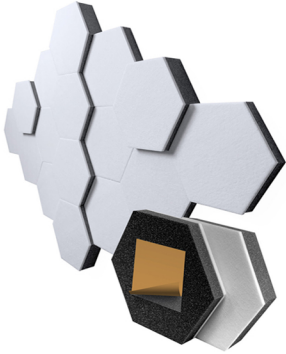

Auralex® | Synergy Hexagon

MODULAR ACOUSTICAL ABSORBERS

Auralex® Acoustics Synergy™ Hexagon™ Modular Acoustical Absorption Panels are comprised of an innovative combination of Auralex EcoTech™ and Auralex Studiofoam™.

The Synergy Hexagon Modular Acoustical Absorption Panels stand out as a versatile and effective solution for acoustic treatment in various settings, making them ideal for gaming, on-camera streaming, home offices, reaction channels, and more. With their unique hexagonal design, these panels offer endless arrangement options, allowing users to create visually striking and customized acoustic environments.

Beyond their aesthetic appeal, the panels are engineered to deliver maximum acoustic performance, effectively mitigating reverberation and unwanted background noise. This is particularly beneficial in spaces where clear audio is crucial, such as gaming setups, on-camera streaming studios, or home offices. The Synergy Hexagon Panels not only enhance the overall sound quality but also contribute to a visually appealing and immersive environment, making them a practical and stylish choice for content creators, gamers, and professionals alike.