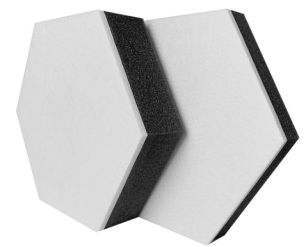

Beyond their aesthetic appeal, the panels are engineered to deliver maximum acoustic performance, effectively mitigating reverberation and unwanted background noise. This is particularly beneficial in spaces where clear audio is crucial, such as gaming setups, on-camera streaming studios, or home offices. The Synergy Hexagon Panels not only enhance the overall sound quality but also contribute to a visually appealing and immersive environment, making them a practical and stylish choice for content creators, gamers, and professionals alike.

- **Combines proven acoustical technology with custom design and style options**
- **(10) 10" x 1.4" Auralex® hexagonal acoustical absorption panels**
- **(6) 10" x 2.4" Auralex® hexagonal acoustical absorption panels**
- **Available in white and black**
- **Excellent acoustic performance, with an NRC of 1.00 (1.4" thick) and 1.18 (2.4" thick)**
- **Unlimited pattern arrangements for placement designed for your creative space**
- **Varied panel thicknesses provide a dimensional look**
- **Includes adhesive backing for easy mounting**
- **Perfect absorption solution for recording studios, home entertainment areas, podcasting, on-camera streaming, gaming, reaction channels, and more**
- **Also sold in (2) packs for easy kit expansion**