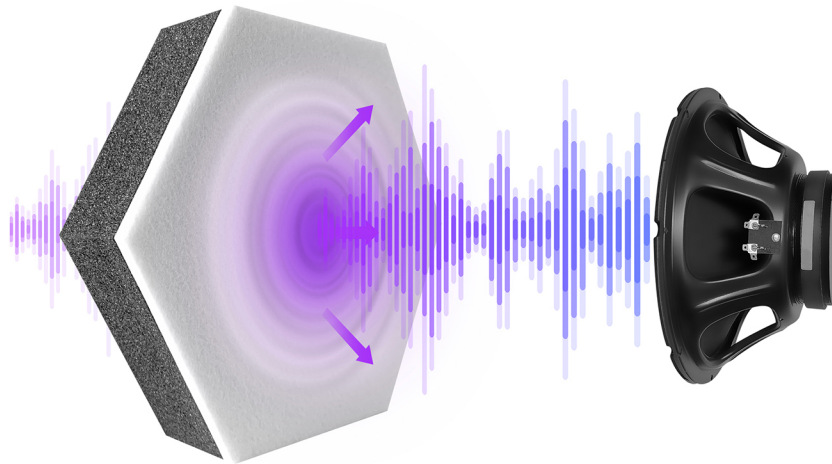

Auralex® | Synergy Hexagon

MODULAR ACOUSTICAL ABSORBERS

Elite Acoustical Performance

Synergy™ Hexagon™ Modular Acoustical Absorption Panels are perfect for attaining acoustical control with modern aesthetics to reduce noise, such as slap-back and echoes in any space to facilitate a better listening environment.