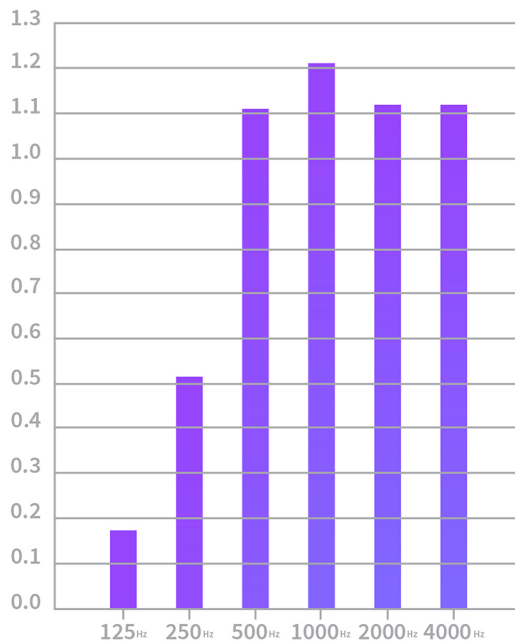

Sound Absorption Coefficients

Hex10 (1")

· Length: 10" · Width: 8.7" · Thickness: 1.4" · NRC: 1.00

Hex10 (2")

· Length: 10" · Width: 8.7" · Thickness: 2.4" · NRC: 1.18

Auralex® | Synergy Hexagon

MODULAR ACOUSTICAL ABSORBERS