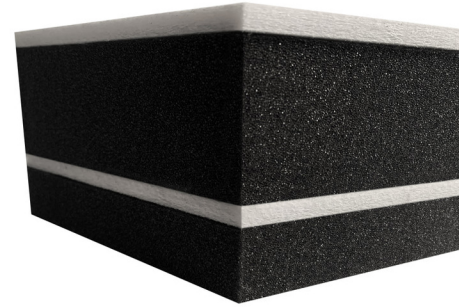

Auralex® | Synergy Hexagon

MODULAR ACOUSTICAL ABSORBERS

Auralex® Acoustics Synergy™ Hexagon™ Modular Acoustical Absorption Panels are comprised of an innovative combination of Auralex EcoTech™ and Auralex Studiofoam™.

The Synergy Hexagon Modular Acoustical Absorption Panels stand out as a versatile and effective solution for acoustic treatment in various settings, making them ideal for gaming, on-camera streaming, home offices, reaction channels, and more. With their unique hexagonal design, these panels offer endless arrangement options, allowing users to create visually striking and customized acoustic environments.

Beyond their aesthetic appeal, the panels are engineered to deliver maximum acoustic performance, effectively mitigating reverberation and unwanted background noise. This is particularly beneficial in spaces where clear audio is crucial, such as gaming setups, on-camera streaming studios, or home offices. The Synergy Hexagon Panels not only enhance the overall sound quality but also contribute to a visually appealing and immersive environment, making them a practical and stylish choice for content creators, gamers, and professionals alike.

- **Combines proven acoustical technology with custom design and style options**
- **(10) 10" x 1.4" Auralex® hexagonal acoustical absorption panels**
- **(6) 10" x 2.4" Auralex® hexagonal acoustical absorption panels**
- **Available in white and black**
- **Excellent acoustic performance, with an NRC of 1.00 (1.4" thick) and 1.18 (2.4" thick)**
- **Unlimited pattern arrangements for placement designed for your creative space**
- **Varied panel thicknesses provide a dimensional look**
- **Includes adhesive backing for easy mounting**
- **Perfect absorption solution for recording studios, home entertainment areas, podcasting, on-camera streaming, gaming, reaction channels, and more**
- **Also sold in (2) packs for easy kit expansion**