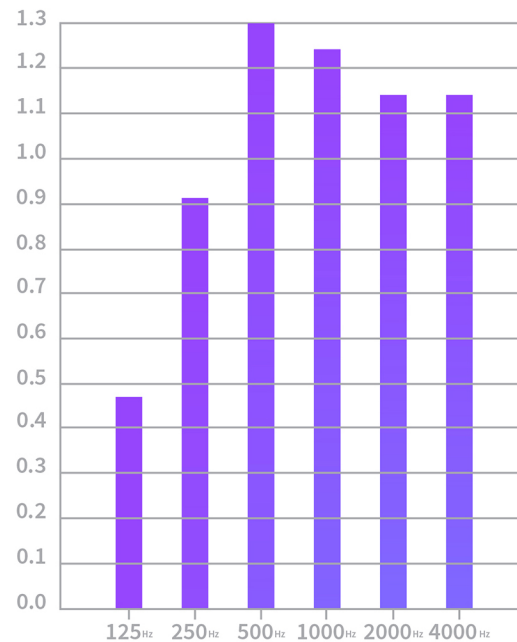

Sound Absorption Coefficients

Hex10 (1")

· Length: 10" · Width: 8.7" · Thickness: 1.4" · NRC: 1.00

Hex10 (2")

· Length: 10" · Width: 8.7" · Thickness: 2.4" · NRC: 1.18

Auralex® | Synergy Hexagon

MODULAR ACOUSTICAL ABSORBERS