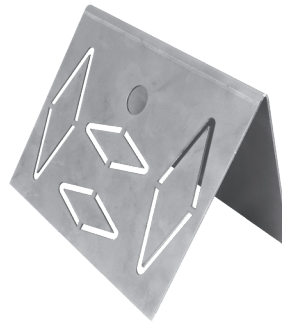

ProPanel™ Fasteners

Auralex® Acoustics offers a variety of permanent and removable mounting options for your ProPanels.

IMPALING CLIPS:

- Included with all beveled and straight edged ProPanels
- Quick installation
- Wall applications only

OFFSET IMPALING CLIPS:

- Creates an air cavity behind the ProPanels for improved low frequency absorption
- Wall applications only
- 1" and 2" offsets available

CORNER IMPALING CLIPS:

- Increase your room's low frequency absorption
- Included with all M224 ProPanels
- Vertical & horizontal corner installations: For horizontal corners use 2" thick panels only

CLOUD ANCHORS:

- Suspends ProPanels from the ceiling
- Removable
- Creates an adjustable air space between the ProPanel and the ceiling
- Useful for mix position clouds
- Offset ceiling applications

SNAP-ON ANCHORS:

- Permanent installation
- Use where flush mounting of ProPanels is desired
- Ceiling & wall applications

Application Information:

	Wall Application	Ceiling Application	Permanent	Removable
Impaling Clips	X			X
Offset Impaling Clips	X			X
Corner Impaling Clips	X	X*		X
Cloud Anchors		X		X
Snap-On Anchors	X	X	X	