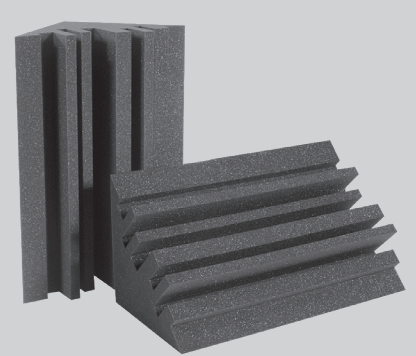

## FEATURES:

- Reduces Room Modes
- Smooths Out Low Frequency Response Of Your Space
- Tames Low-End Rumble
- Wall, Ceiling And Corner Applications
- Precision Surface Profiling

Auralex® Acoustics offers the largest selection of sizes and shapes of bass traps that will fit on walls, ceilings and the corners of your room. **Studiofoam® Bass Traps** are lightweight and easy to install using **Auralex EZ-Stick Pro™** peel and stick tabs, **Tubetak Pro™** or **Foamtak™** adhesives.

Our proprietary melamine-free **Studiofoam** formula is long-lasting and won't crumble with age.

**LENRD® Low End Node Reduction Device** - Overall NRC 1.35

Dimensions	1' x 1' x 2'
Available Colors	Charcoal, Burgundy & Purple

**Studio6™** - Overall NRC 1.45

Dimensions	6" x 2' x 4'
Available Colors	Charcoal Only

**DST-LENRD®**

Dimensions	1' x 1' x 2'
Available Colors	Charcoal, Burgundy & Purple

**MegaLENRD®**

Dimensions	2' x 2' x 2'
Available Colors	Charcoal, Burgundy & Purple

**MetroLENRD®** - Overall NRC 1.20

Dimensions	1' x 1' x 2'
Available Colors	Charcoal, Burgundy & Purple

\*Please visit [Auralex.com](http://Auralex.com) for more acoustical data and additional information.