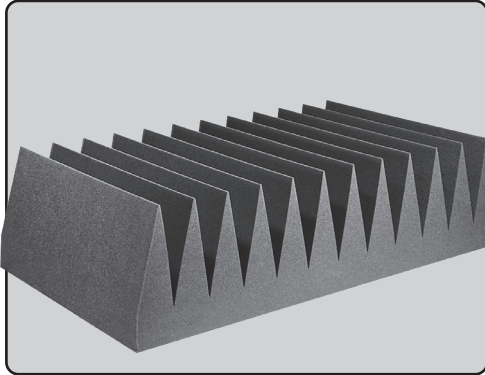

## FEATURES:

- Reduces Room Modes
- Smooths Out Low Frequency Response Of Your Space
- Tames Low-End Rumble
- Wall, Ceiling And Corner Applications
- Precision Surface Profiling

Auralex® Acoustics offers the largest selection of sizes and shapes of bass traps that will fit on walls, ceilings and the corners of your room. **Studiofoam® Bass Traps** are lightweight and easy to install using **Auralex EZ-Stick Pro™** peel and stick tabs, **Tubetak Pro™** or **Foamtak™** adhesives.

**Real-World Acoustics®**

**1-800-959-3343 / 317-842-2600**  
9955 Westpoint Drive, Suite 101, Indianapolis IN USA 46256

1077-913.Studiofoam Bass Trap Spec Sheet (12/26/2019 - 1:27 PM)

# Studiofoam® Bass Traps

CornerFills™	
Dimensions	2" x 2" x 2', 3" x 3" x 2', 4" x 4" x 2', 1' x 1' x 1'
Available Colors	Charcoal, Burgundy & Purple

Venus™ Bass Trap - Overall NRC 1.30	
Dimensions	12" x 2' x 4'
Available Colors	Charcoal, Burgundy & Purple