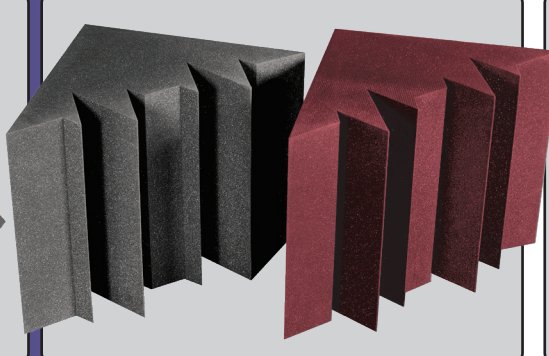

## FEATURES:

- Reduces Room Modes
- Smooths Out Low Frequency Response Of Your Space
- Tames Low-End Rumble
- Wall, Ceiling And Corner Applications
- Precision Surface Profiling

Auralex® Acoustics offers the largest selection of sizes and shapes of bass traps that will fit on walls, ceilings and the corners of your room. **Studiofoam® Bass Traps** are lightweight and easy to install using **Auralex EZ-Stick Pro™** peel and stick tabs, **Tubetak Pro™** or **Foamtak™** adhesives.

Our proprietary melamine-free **Studiofoam** formula is long-lasting and won't crumble with age.

**LENRD® Low End Node Reduction Device** - Overall NRC 1.35

Dimensions	1' x 1' x 2'
Available Colors	Charcoal, Burgundy & Purple

**Studio6™** - Overall NRC 1.45

Dimensions	6" x 2' x 4'
Available Colors	Charcoal Only

**DST-LENRD®**

Dimensions	1' x 1' x 2'
Available Colors	Charcoal, Burgundy & Purple

**MegaLENRD®**

Dimensions	2' x 2' x 2'
Available Colors	Charcoal, Burgundy & Purple