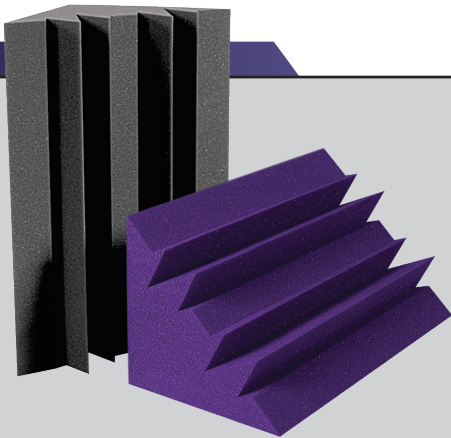

# Studiofoam® Bass Traps

## FEATURES:

- Reduces Room Modes
- Smooths Out Low Frequency Response Of Your Space
- Tames Low-End Rumble
- Wall, Ceiling And Corner Applications
- Precision Surface Profiling

Auralex® Acoustics offers the largest selection of sizes and shapes of bass traps that will fit on walls, ceilings and the corners of your room. **Studiofoam® Bass Traps** are lightweight and easy to install using **Auralex EZ-Stick Pro™** peel and stick tabs, **Tubetak Pro™** or **Foamtak™** adhesives.

Our proprietary melamine-free **Studiofoam** formula is long-lasting and won't crumble with age.

**LENRD® Low End Node Reduction Device** - Overall NRC 1.35

Dimensions	1' x 1' x 2'
Available Colors	Charcoal, Burgundy & Purple

**MetroLENRD®** - Overall NRC 1.20

Dimensions	1' x 1' x 2'
Available Colors	Charcoal, Burgundy & Purple

\*Please visit [Auralex.com](http://Auralex.com) for more acoustical data and additional information.