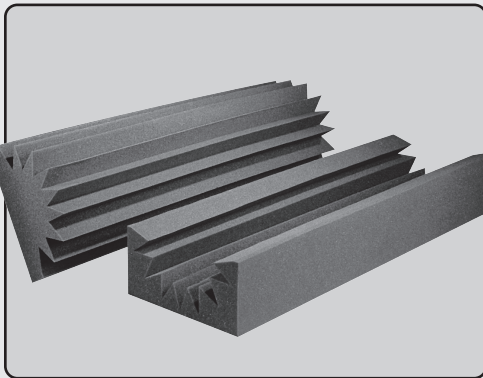

Sunbursts™ - Concave: NRC 1.05 /Convex: NRC 1.10	
Dimensions	7" x 1' x 4' Convex, 6" x 1' x 4' Concave
Available Colors	Charcoal, Burgundy & Purple