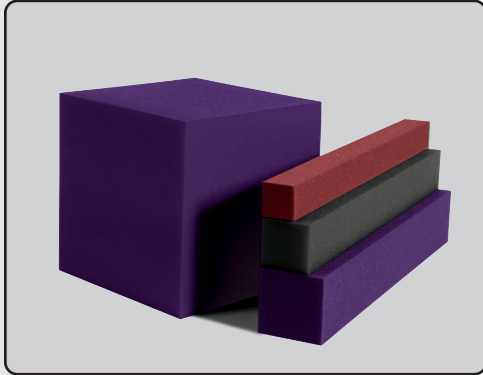

Studiofoam® Bass Traps

CornerFills™	
Dimensions	2" x 2" x 2', 3" x 3" x 2', 4" x 4" x 2', 1' x 1' x 1'
Available Colors	Charcoal, Burgundy & Purple