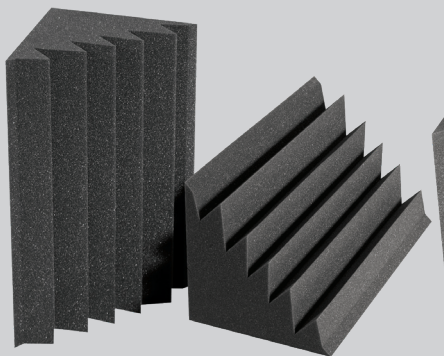

## FEATURES:

- Reduces Room Modes
- Smooths Out Low Frequency Response Of Your Space
- Tames Low-End Rumble
- Wall, Ceiling And Corner Applications
- Precision Surface Profiling

Auralex® Acoustics offers the largest selection of sizes and shapes of bass traps that will fit on walls, ceilings and the corners of your room. **Studiofoam® Bass Traps** are lightweight and easy to install using **Auralex EZ-Stick Pro™** peel and stick tabs, **Tubetak Pro™** or **Foamtak™** adhesives.

Our proprietary melamine-free **Studiofoam** formula is long-lasting and won't crumble with age.

**LENRD® Low End Node Reduction Device** - Overall NRC 1.35

Dimensions	1' x 1' x 2'
Available Colors	Charcoal, Burgundy & Purple

**Studio6™** - Overall NRC 1.45

Dimensions	6" x 2' x 4'
Available Colors	Charcoal Only

**DST-LENRD®**

Dimensions	1' x 1' x 2'
Available Colors	Charcoal, Burgundy & Purple

**MegaLENRD®**

Dimensions	2' x 2' x 2'
Available Colors	Charcoal, Burgundy & Purple