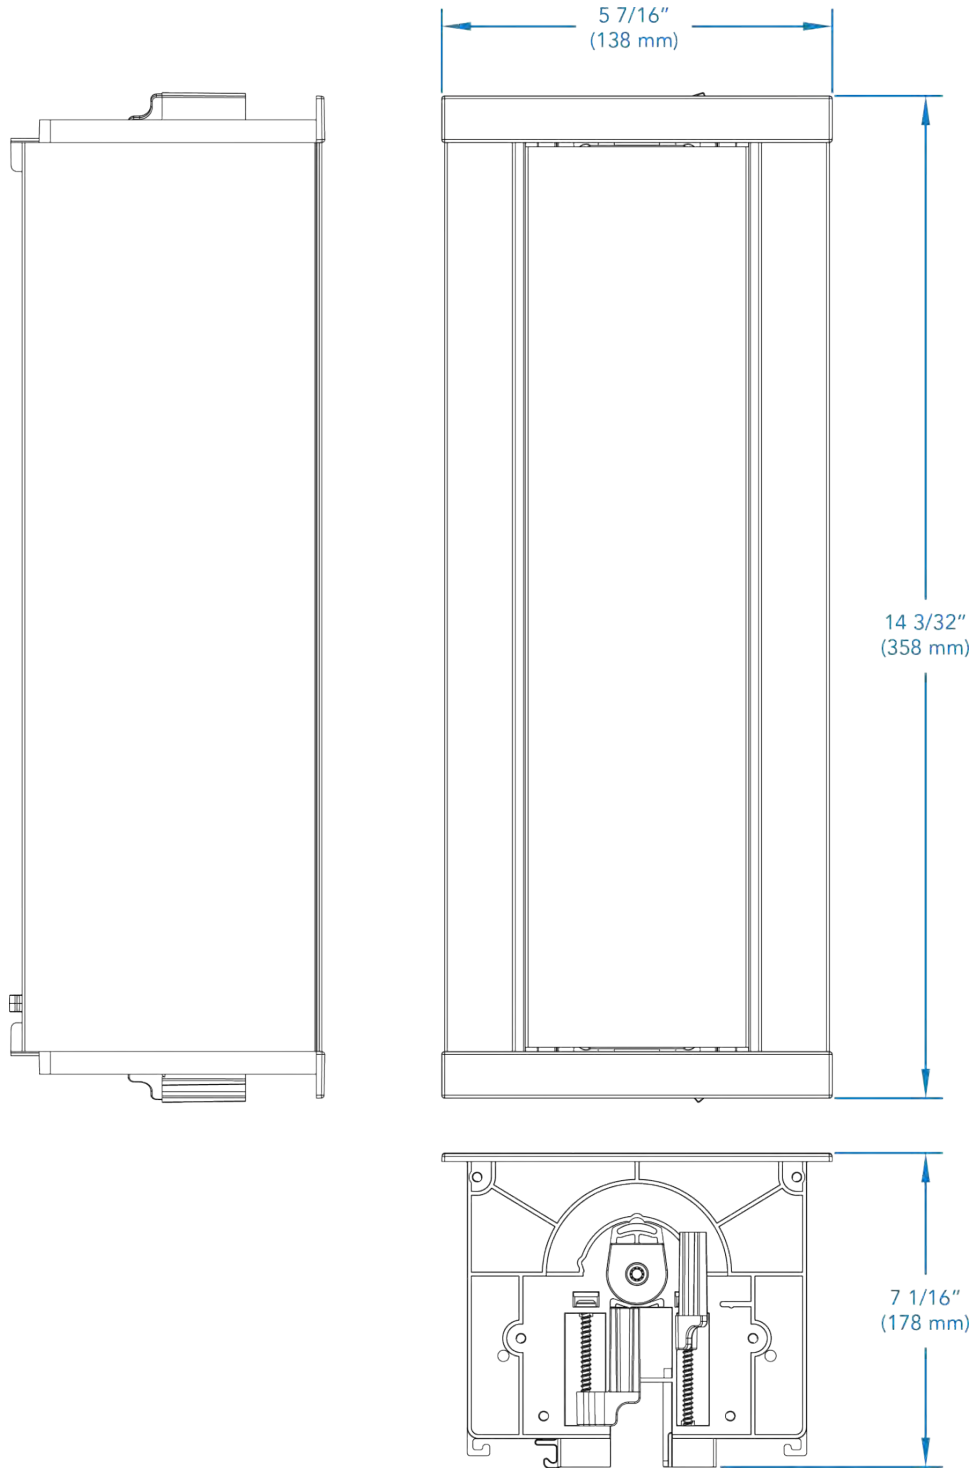

### Features

- Future-Proof Modular Design – Features an assembly with the flexibility to change the modules to meet current and future needs
- Elegant and Unobtrusive – Flush-mount design installs cleanly into a lectern or table and the lid conveniently opens in both directions providing a sleek look
- No Electrician Required – HydraPort power modules can be connected directly to a wall or floor outlet eliminating the need for an electrician
- Control The Room – Add keypad or button modules to control A/V devices, lighting, & shades, as well as to initiate pre-programmed events like source selection or display power
- Available Brushed Aluminum – These stylish, low profile connectivity ports have the same contemporary brushed aluminum enclosure as high-end office furniture manufacturers at the same price as most competitive painted metal models

## Specifications

GENERAL	
Dimensions	<ul style="list-style-type: none"><li>•Max above mounting surface: 5/16" (7.3mm) with lid open, 1/8" (3mm) with lid closed</li><li>•Max below mounting surface: 6 15/16" (175 mm)</li><li>•Mounting surface footprint: 8 3/16" x 5 7/16" (208mm x 138mm)</li><li>•Min. mounting surface thickness: 3/4" (19 mm)</li><li>•Max mounting surface thickness: 2" ( 51 mm)</li><li>•Table Cutout Dimensions: 7.64" x 4.84" (194mm x 123mm)</li></ul>
Number of Modules Supported	<ul style="list-style-type: none"><li>• Module sizes are provided in "HydraPort module units" (M)</li><li>• Modules range in unit sizes from 1/2M to 4M</li><li>• The HPX-1200 supports up to 12 total single-space modules (12M total).</li></ul>
Available Models	HPX-1200BL, Black Anodized (FG560-03-BL) HPX-1200SL, Brushed Aluminum (FG560-03-SL)
Enclosure	Black or Silver finish metal frame and lid with black plastic end caps.