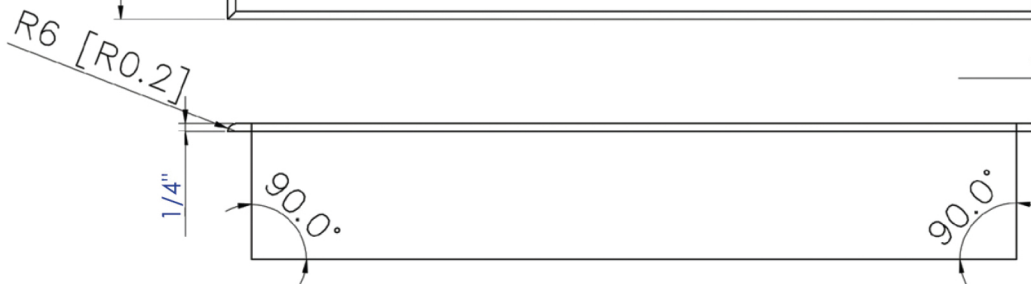

# ABNP2412

24" x 12" Brushed Black, Copper or Gold PVD  
Stainless Steel Horizontal Single Shelf Shower Niche

Wall Cut Out

**Note:** All product dimensions are approximate and should be verified on site prior to installation.  
Visit [www.ALFIbrand.com](http://www.ALFIbrand.com) for more information.