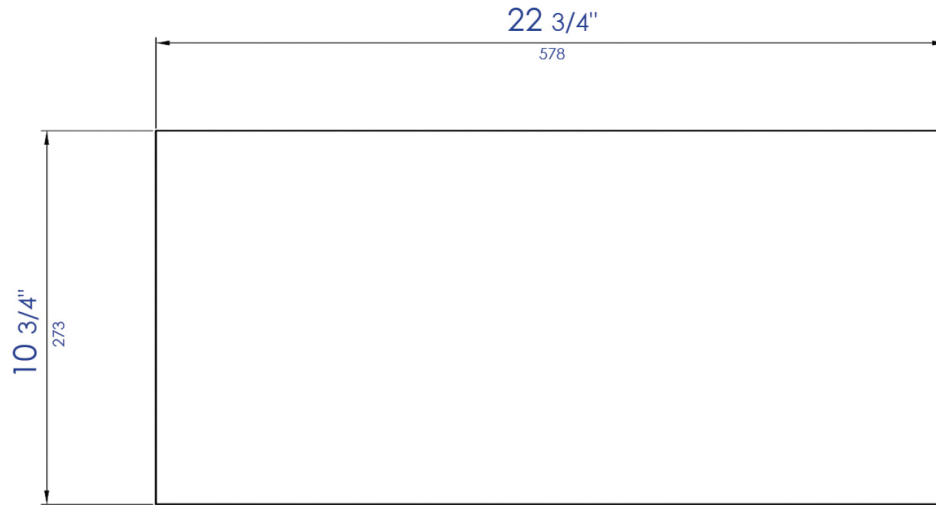

# ABNP2412

24" x 12" Brushed Black, Copper or Gold PVD  
Stainless Steel Horizontal Single Shelf Shower Niche

Wall Cut Out

**Note:** All product dimensions are approximate and should be verified on site prior to installation.  
Visit [www.ALFIbrand.com](http://www.ALFIbrand.com) for more information.