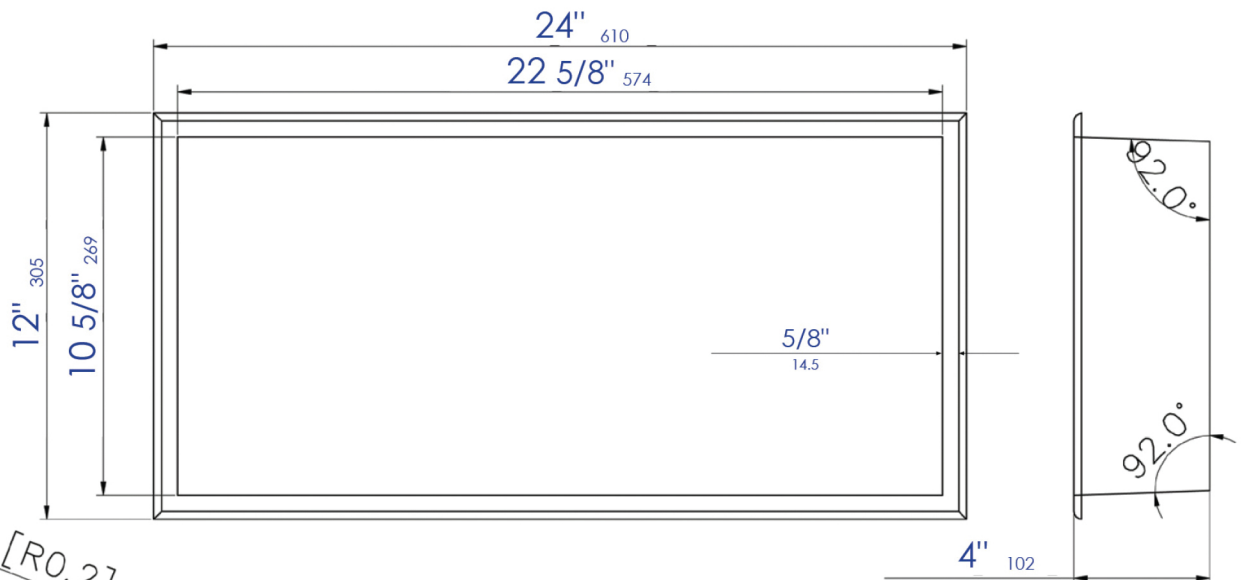

# ABNP2412

24" x 12" Brushed Black, Copper or Gold PVD  
Stainless Steel Horizontal Single Shelf Shower Niche

Wall Cut Out

**Note:** All product dimensions are approximate and should be verified on site prior to installation.  
Visit [www.ALFIbrand.com](http://www.ALFIbrand.com) for more information.