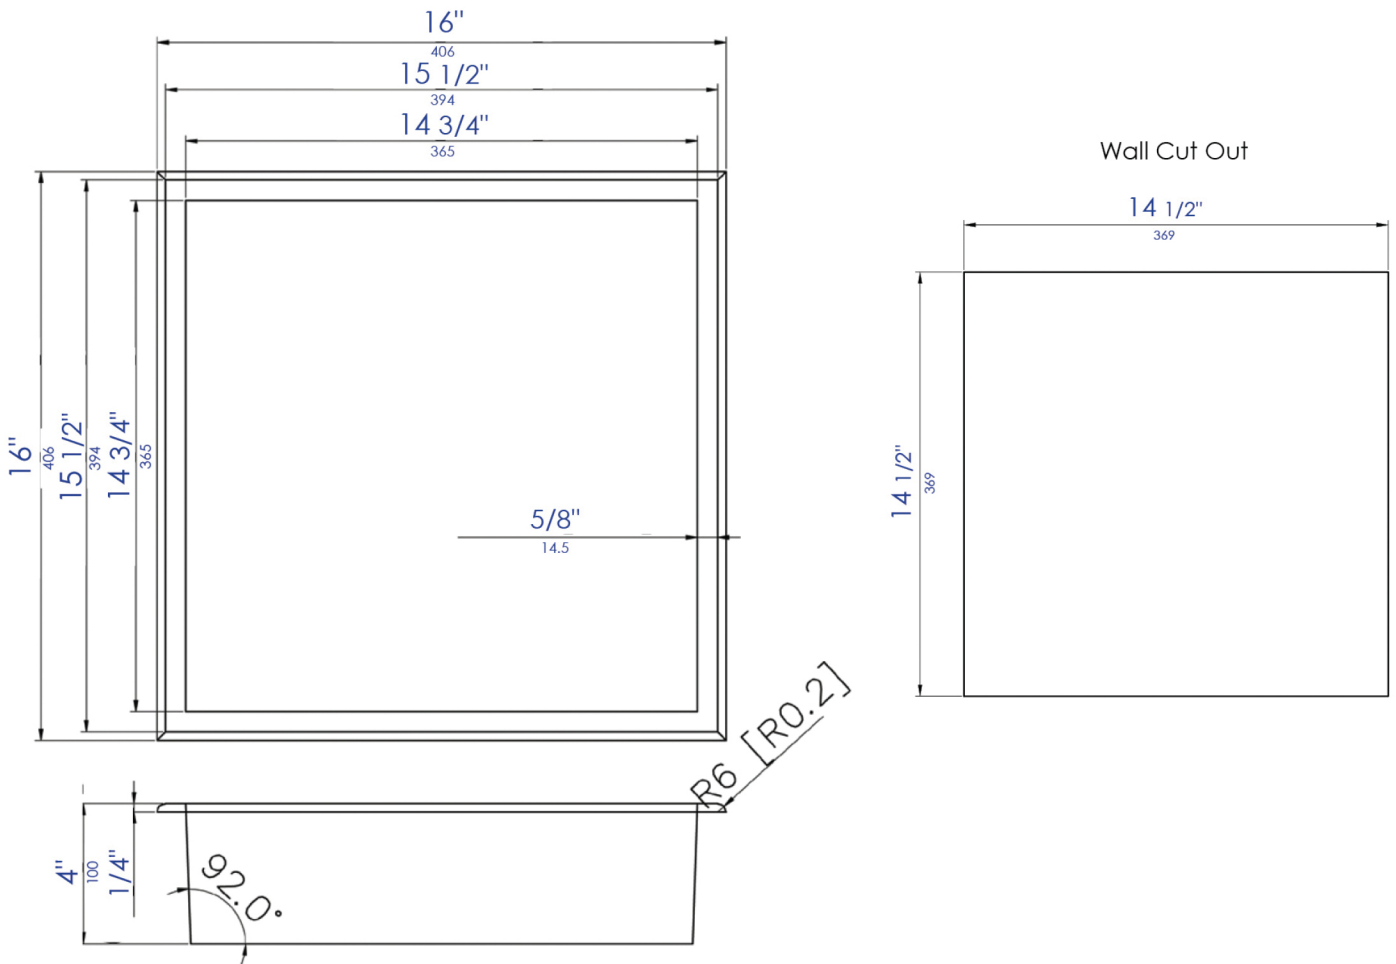

ABNP1616

16" x 16" Brushed Black, Copper or Gold PVD
Steel Square Single Shelf Shower Niche

Note: All product dimensions are approximate and should be verified on site prior to installation.
Visit www.ALFIbrand.com for more information.