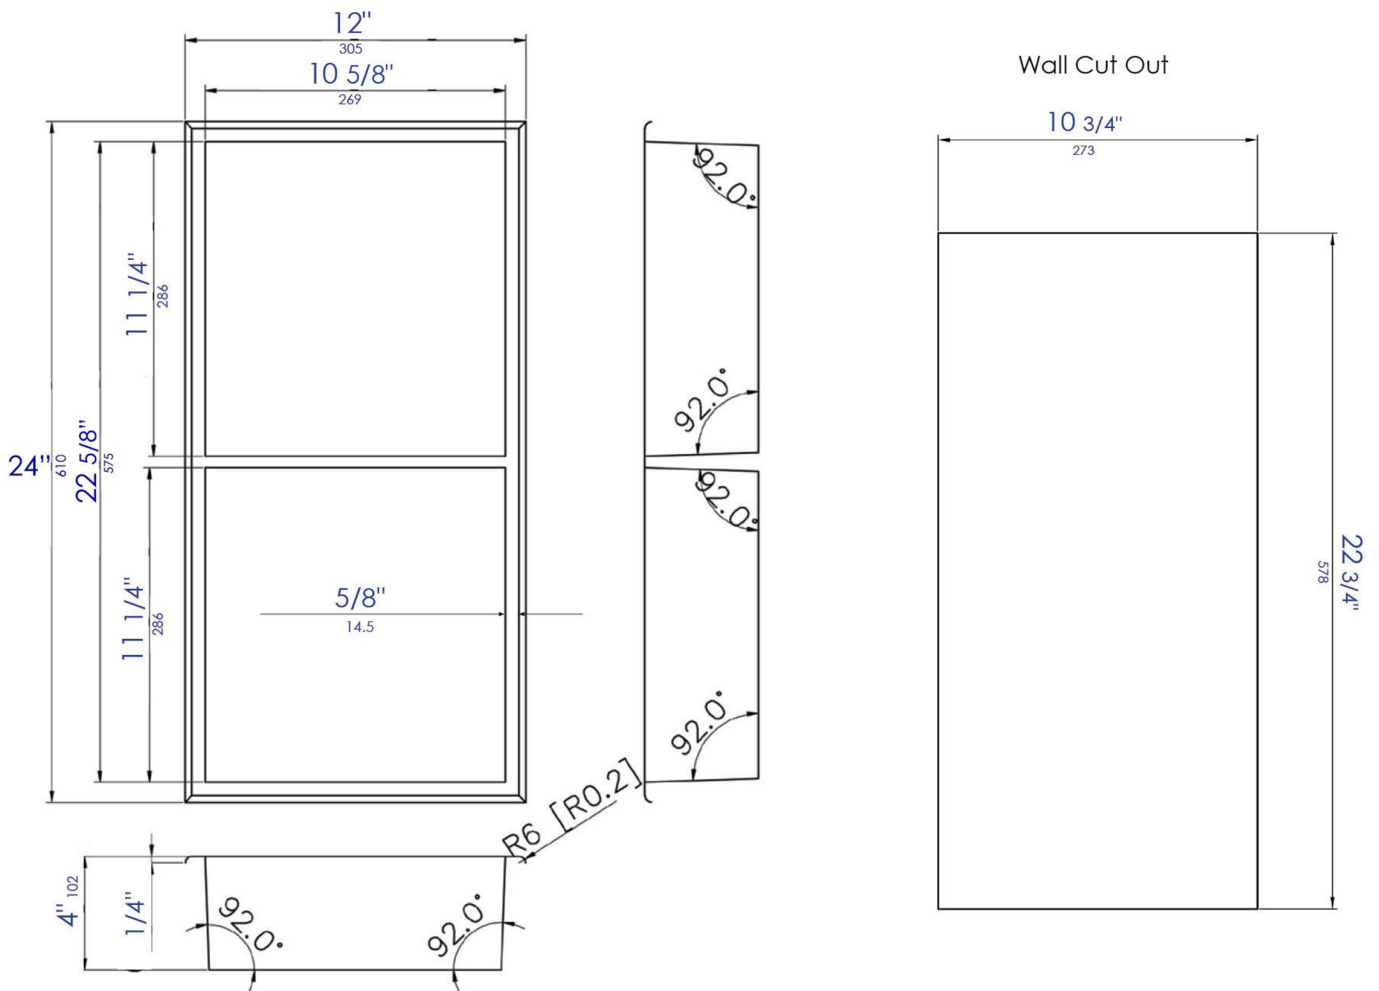

# ABNP1224

12" x 24" Brushed Black, Copper or Gold PVD  
Stainless Steel Vertical Double Shelf Shower Niche

**Note:** All product dimensions are approximate and should be verified on site prior to installation.  
Visit [www.ALFIbrand.com](http://www.ALFIbrand.com) for more information.