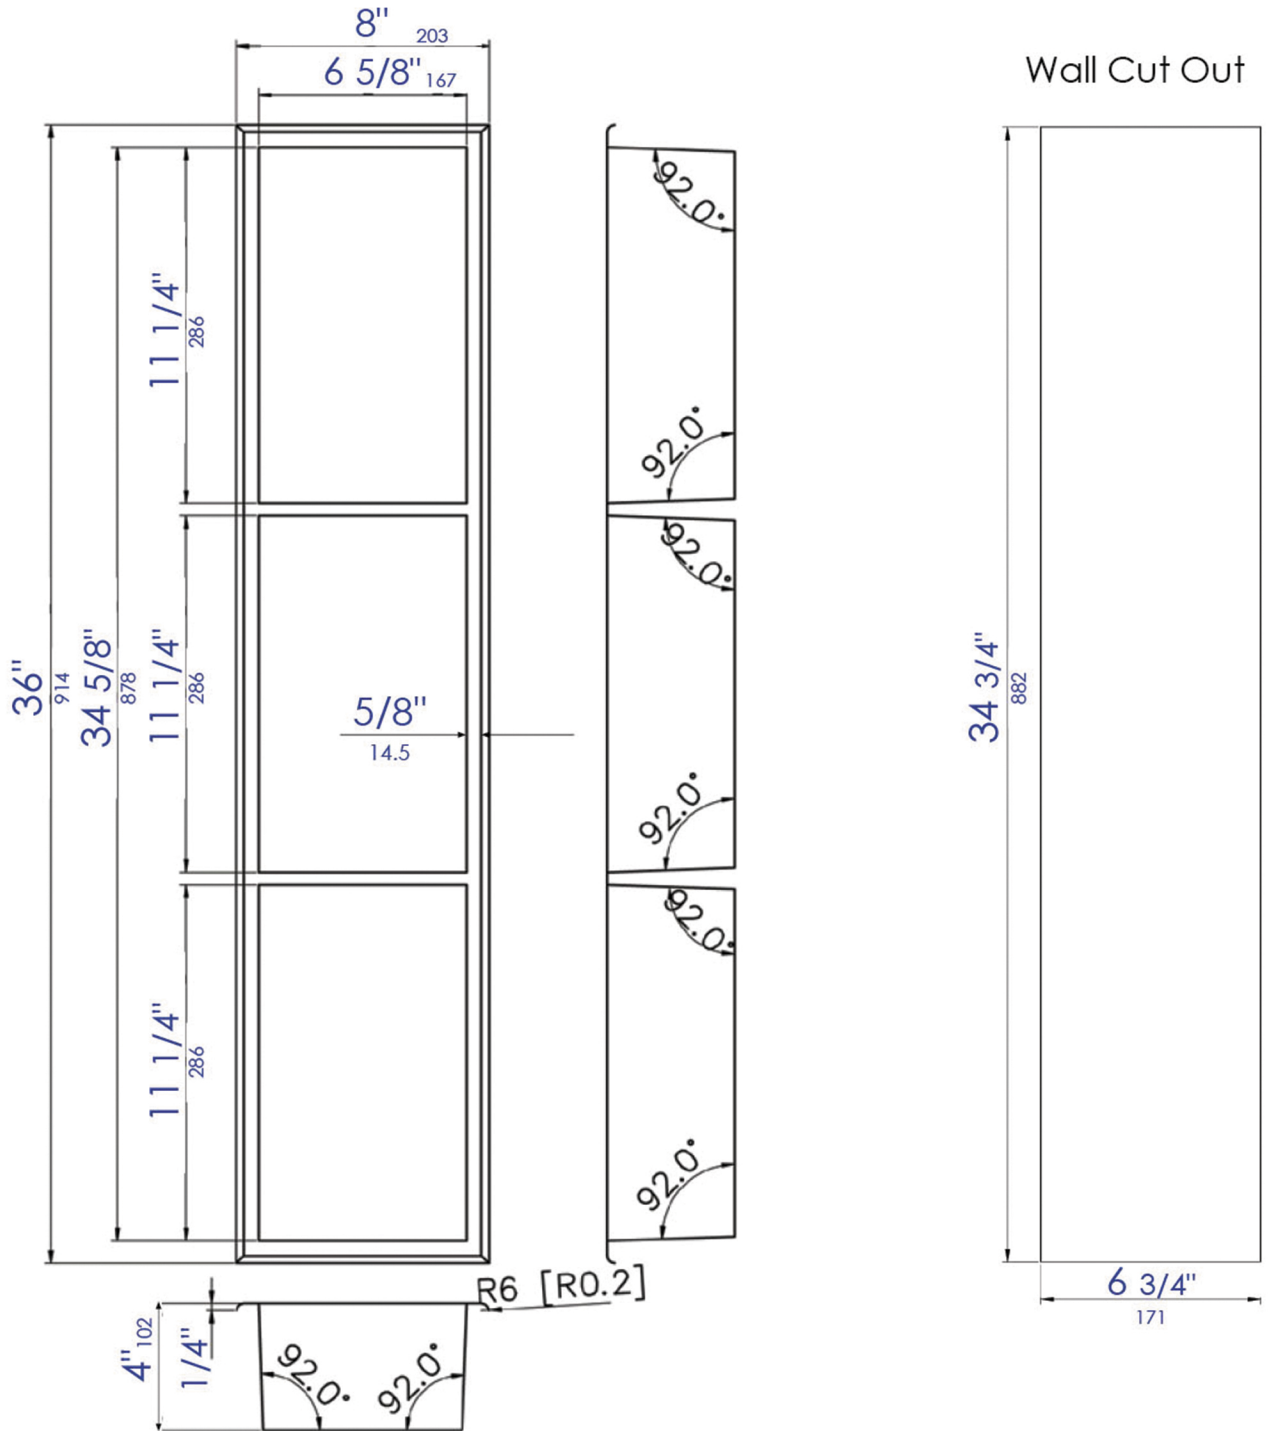

ABNP0836

8" x 36" Brushed Black, Copper or Gold PVD
Stainless Steel Vertical Triple Shelf Shower Niche

Note: All product dimensions are approximate and should be verified on site prior to installation.
Visit www.ALFIbrand.com for more information.