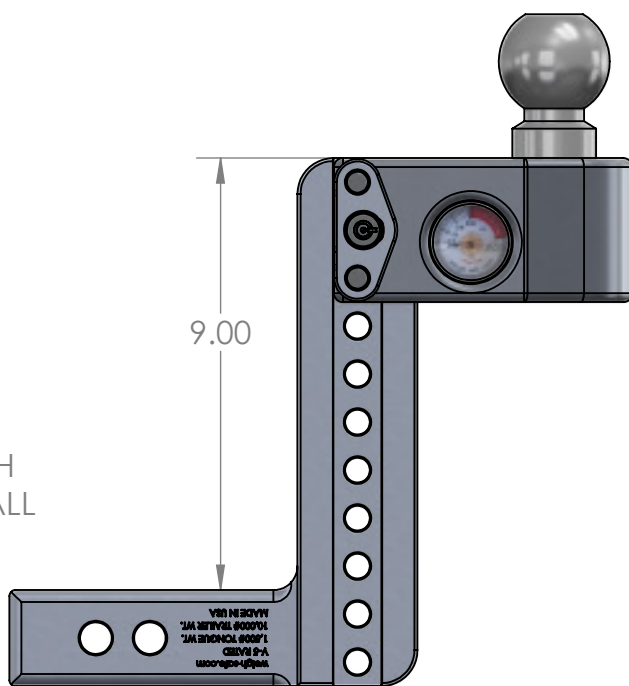

Weigh Safe, LLC WS 8X2 Hitch

Note: For all hitch manufacturers, the 'drop' is measured from the top of the receiver bar to the top of the ball housing

Lower Position

Rise Position

Upper Position

Top Position