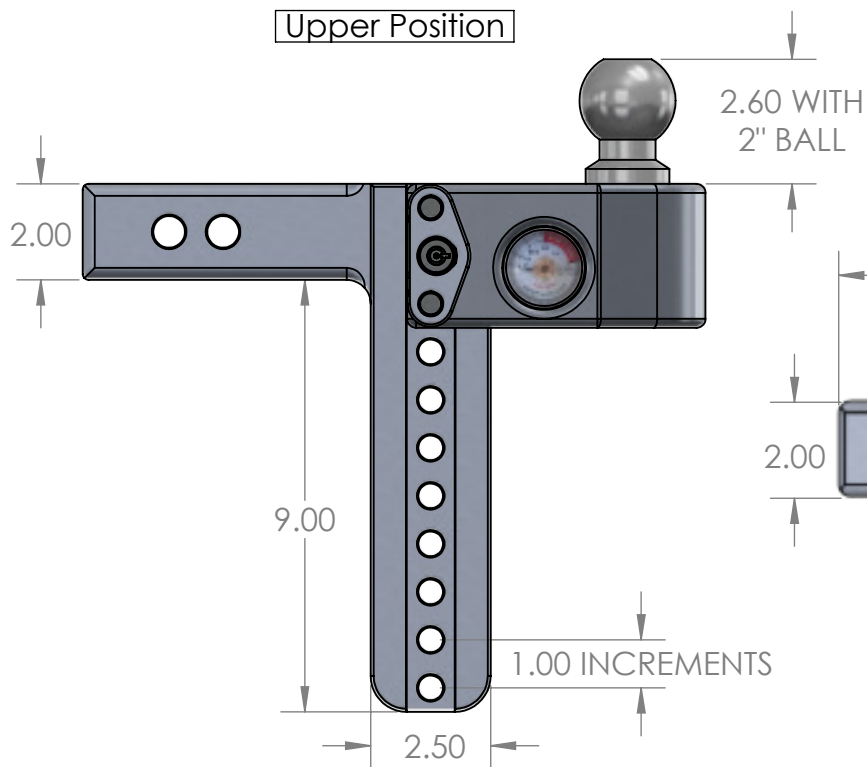

Weigh Safe, LLC WS 8X2 Hitch

Note: For all hitch manufacturers, the 'drop' is measured from the top of the receiver bar to the top of the ball housing

Lower Position

Rise Position

Upper Position

Top Position