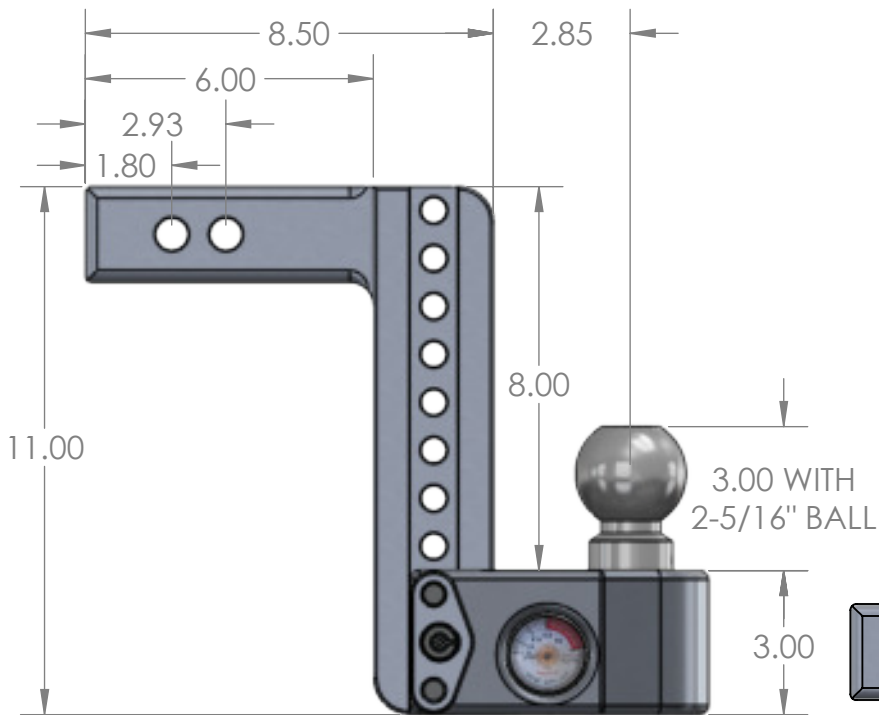

Weigh Safe, LLC WS 8X2 Hitch

Note: For all hitch manufacturers, the 'drop' is measured from the top of the receiver bar to the top of the ball housing

Lower Position

Rise Position

Upper Position

Top Position