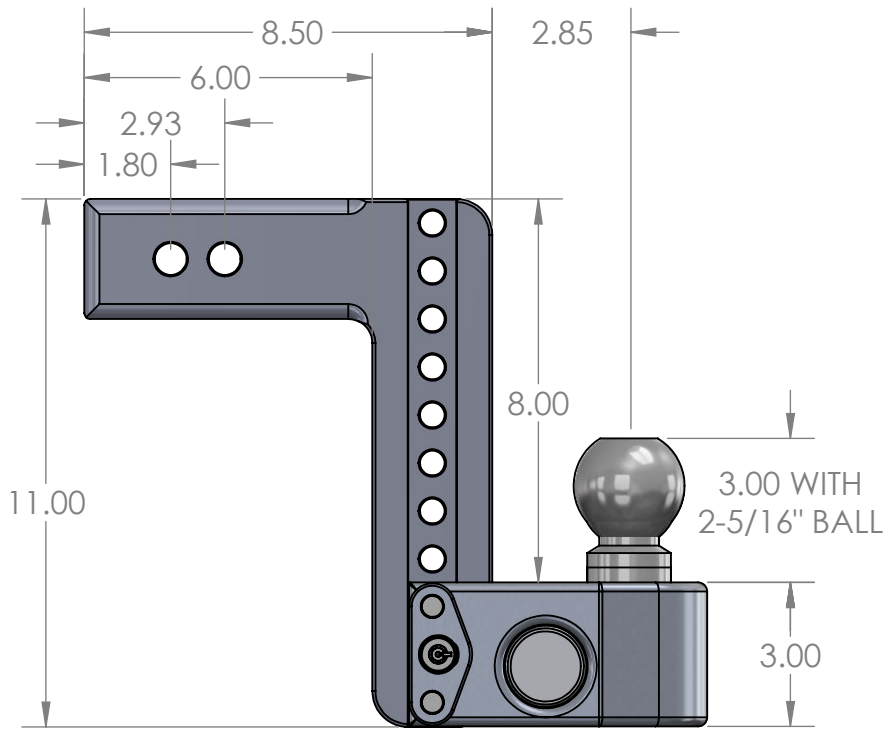

Weigh Safe, LLC WS 8X2.5 Hitch

Note: For all hitch manufactureres, the 'drop' is measured from the top of the reciever bar to the top of the ball housing

Lower Position

Rise Position

Upper Position

Top View