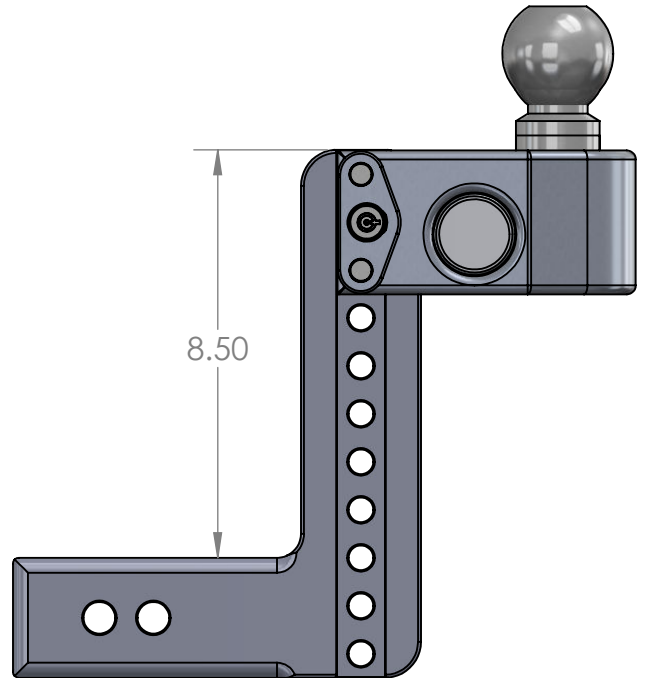

Weigh Safe, LLC WS 8X2.5 Hitch

Note: For all hitch manufactureres, the 'drop' is measured from the top of the reciever bar to the top of the ball housing

Lower Position

Rise Position

Upper Position

Top View