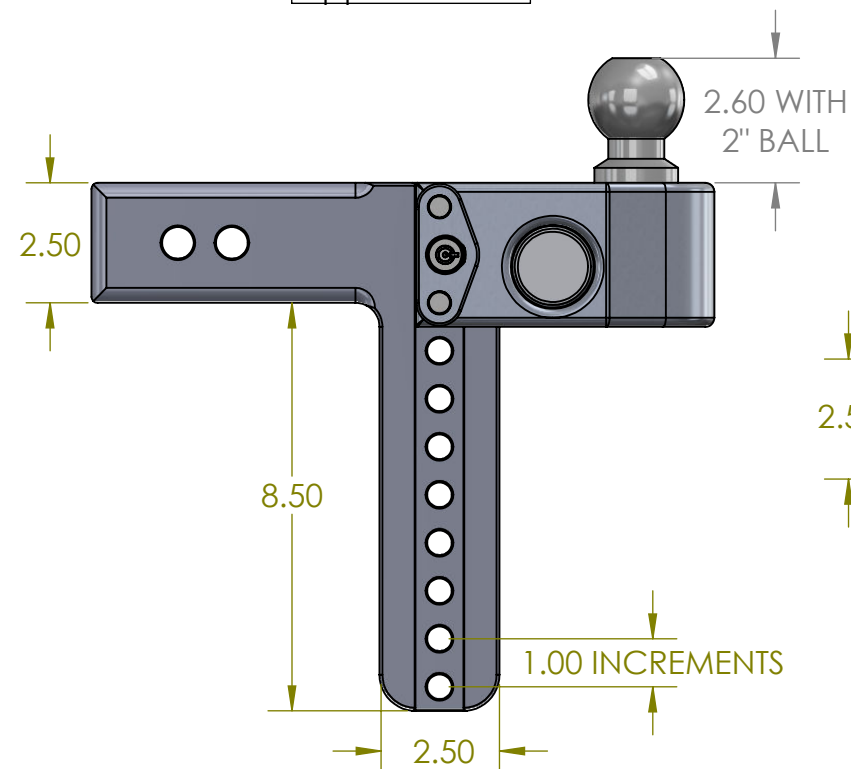

Weigh Safe, LLC WS 8X2.5 Hitch

Note: For all hitch manufactureres, the 'drop' is measured from the top of the reciever bar to the top of the ball housing

Lower Position

Rise Position

Upper Position

Top View