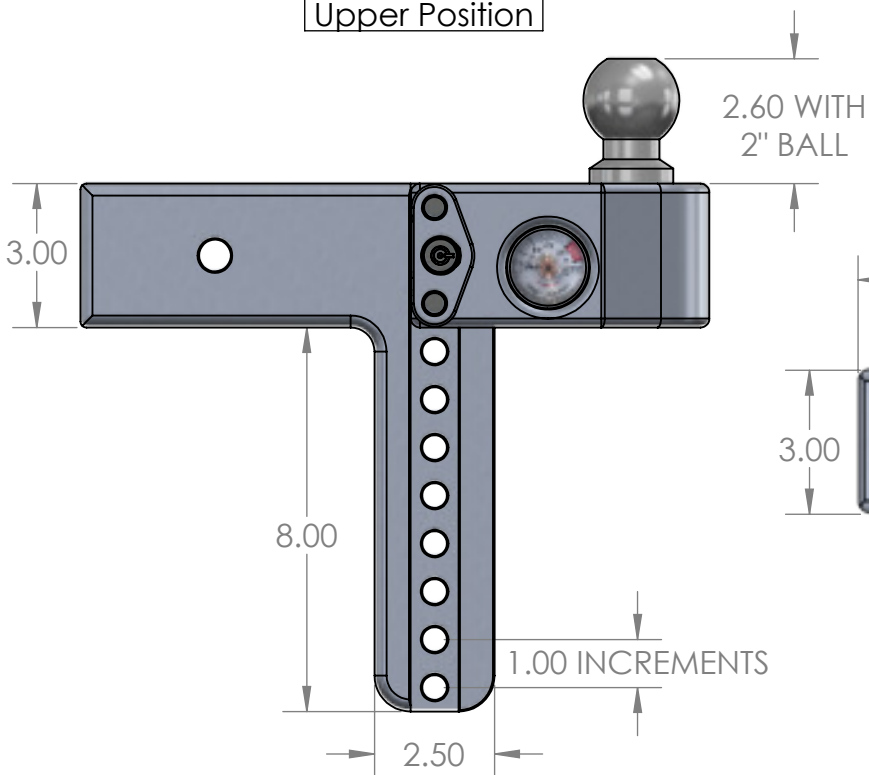

Weigh Safe, LLC WS 8X3 Hitch

Note: For all hitch manufactureres, the 'drop' is measured from the top of the reciever bar to the top of the ball housing

Lower Position

Rise Position

Upper Position

Top View