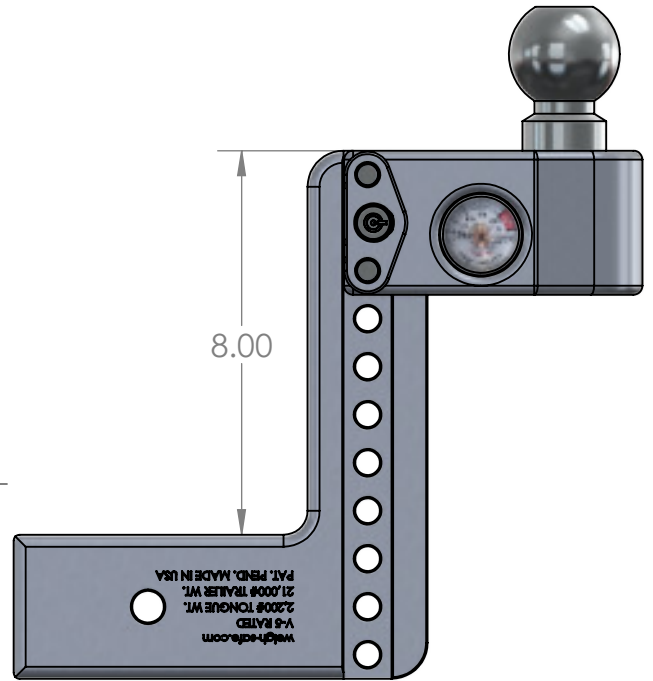

Weigh Safe, LLC WS 8X3 Hitch

Note: For all hitch manufactureres, the 'drop' is measured from the top of the reciever bar to the top of the ball housing

Lower Position

Rise Position

Upper Position

Top View