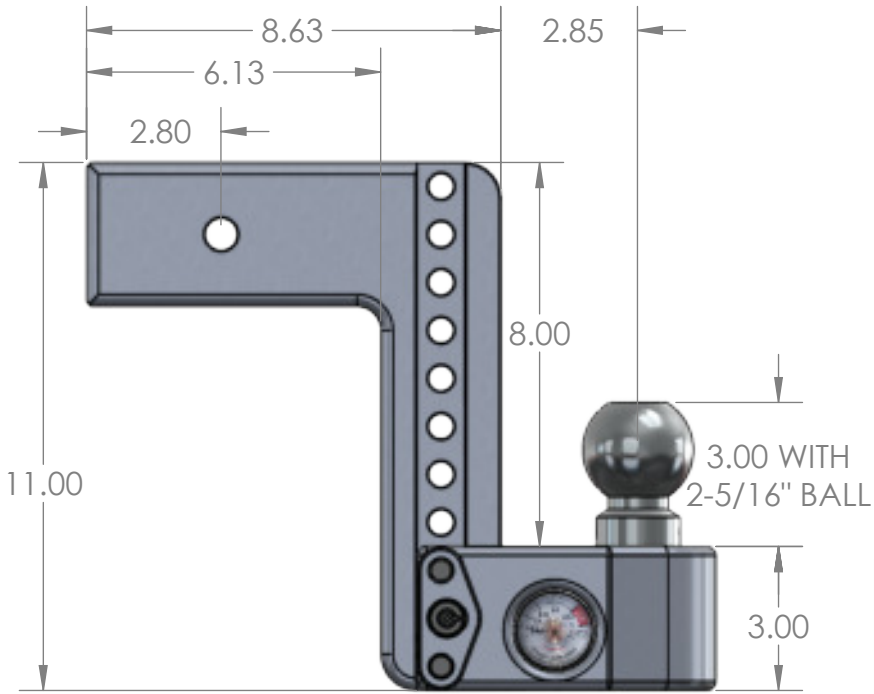

Weigh Safe, LLC WS 8X3 Hitch

Note: For all hitch manufactureres, the 'drop' is measured from the top of the reciever bar to the top of the ball housing

Lower Position

Rise Position

Upper Position

Top View