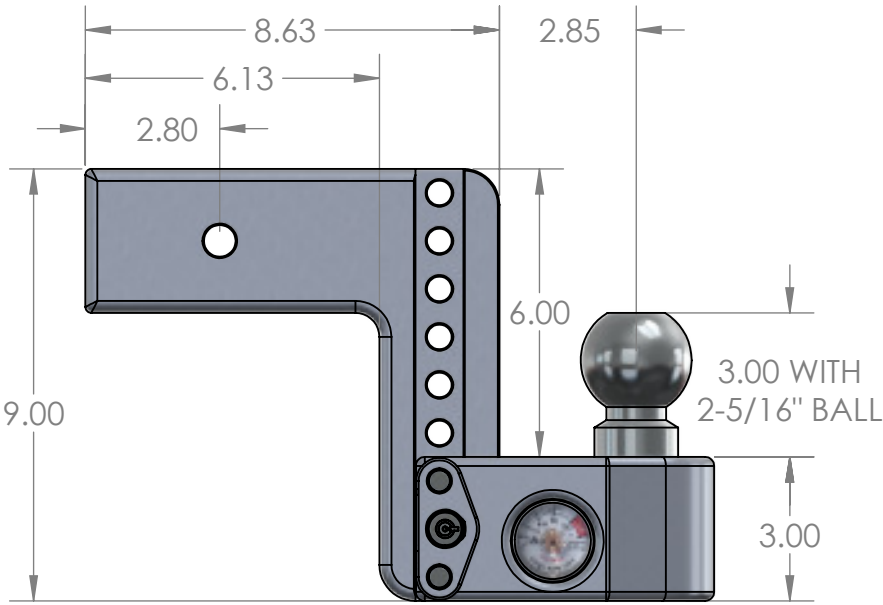

Weigh Safe, LLC WS 6X3 Hitch

Note: For all hitch manufacturers, the 'drop' is measured from the top of the receiver bar to the top of the ball housing

Lower Position

Rise Position

Upper Position

Top View