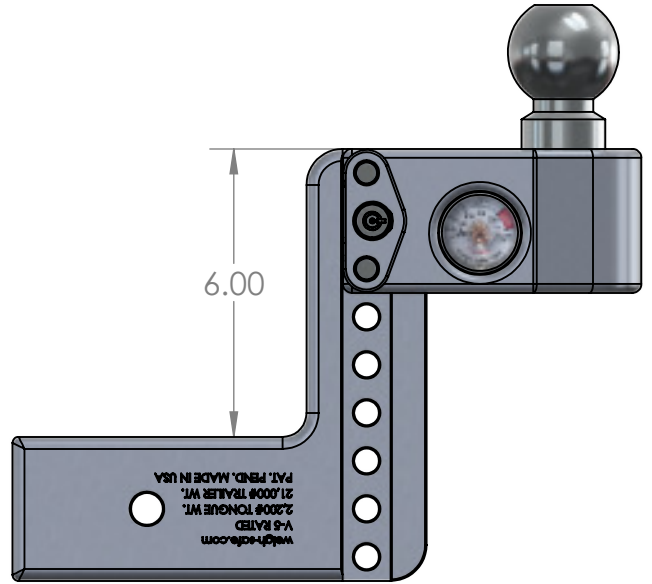

Weigh Safe, LLC WS 6X3 Hitch

Note: For all hitch manufacturers, the 'drop' is measured from the top of the receiver bar to the top of the ball housing

Lower Position

Rise Position

Upper Position

Top View