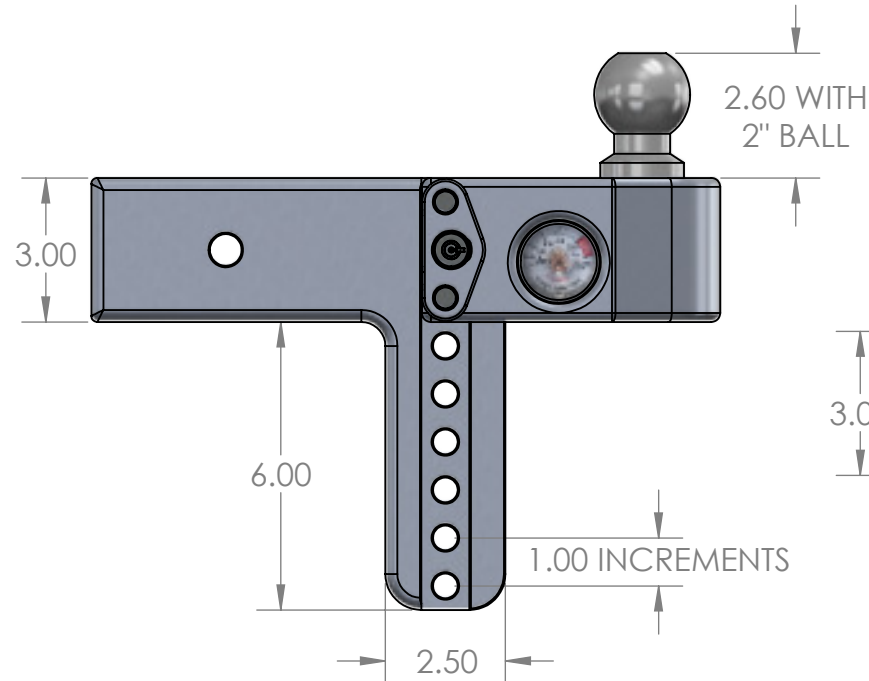

Weigh Safe, LLC WS 6X3 Hitch

Note: For all hitch manufacturers, the 'drop' is measured from the top of the receiver bar to the top of the ball housing

Lower Position

Rise Position

Upper Position

Top View