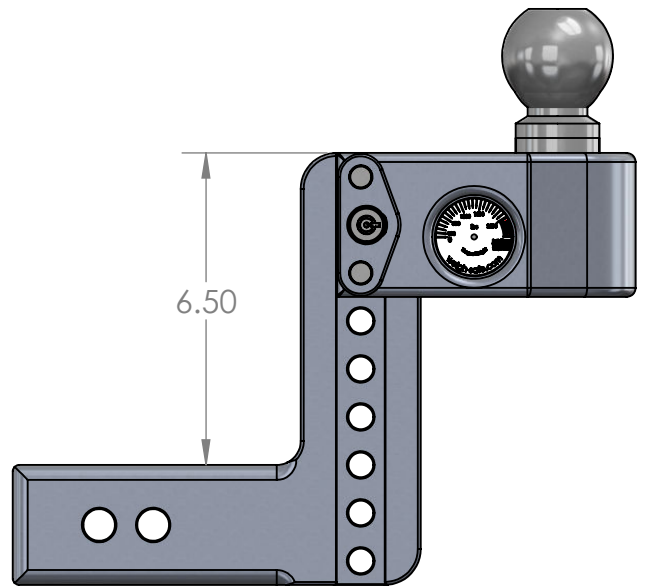

Weigh Safe, LLC WS 6X2.5 Hitch

Note: For all hitch manufacturers, the 'drop' is measured from the top of the receiver bar to the top of the ball housing

Lower Position

Rise Position

Upper Position

Top View