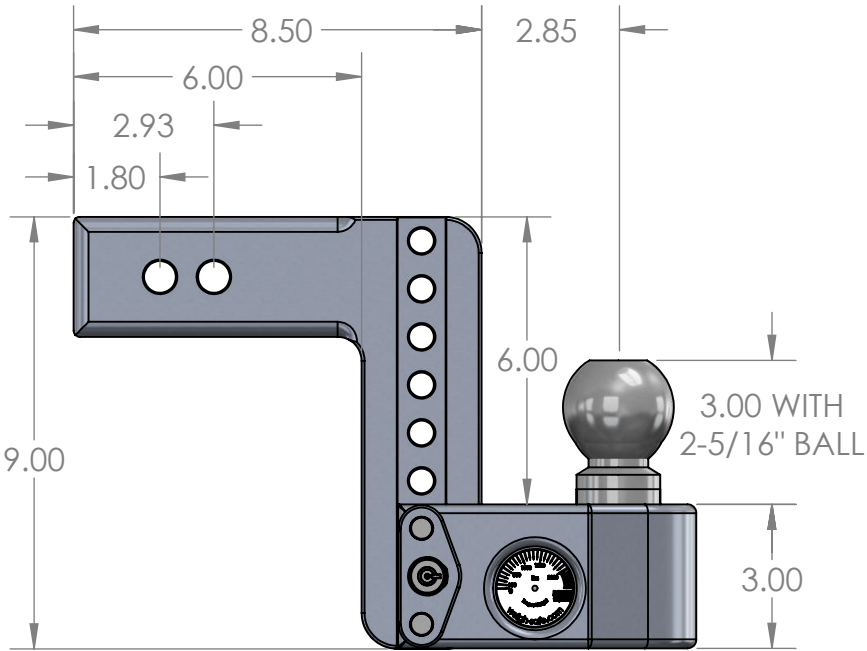

Weigh Safe, LLC WS 6X2.5 Hitch

Note: For all hitch manufacturers, the 'drop' is measured from the top of the receiver bar to the top of the ball housing

Lower Position

Rise Position

Upper Position

Top View