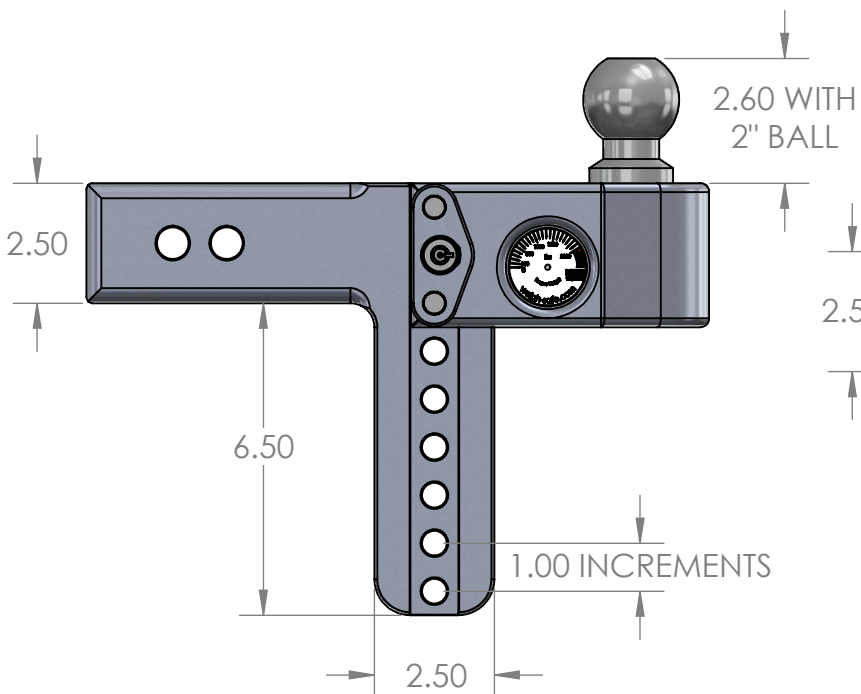

Weigh Safe, LLC WS 6X2.5 Hitch

Note: For all hitch manufacturers, the 'drop' is measured from the top of the receiver bar to the top of the ball housing

Lower Position

Rise Position

Upper Position

Top View