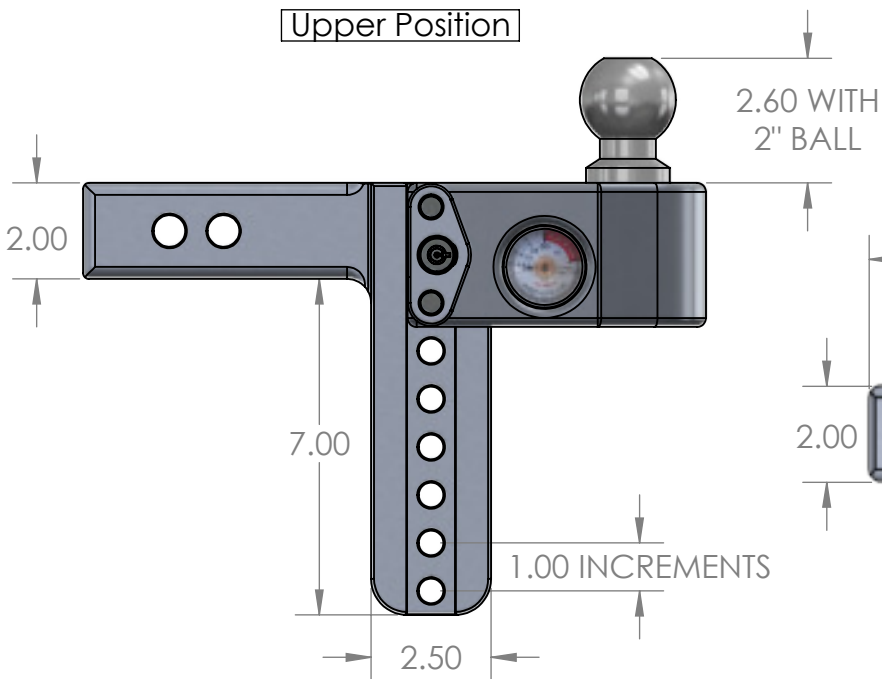

Weigh Safe, LLC WS 6X2 Hitch

Note: For all hitch manufactureres, the 'drop' is measured from the top of the reciever bar to the top of the ball housing

Lower Position

Rise Position

Upper Position

Top View