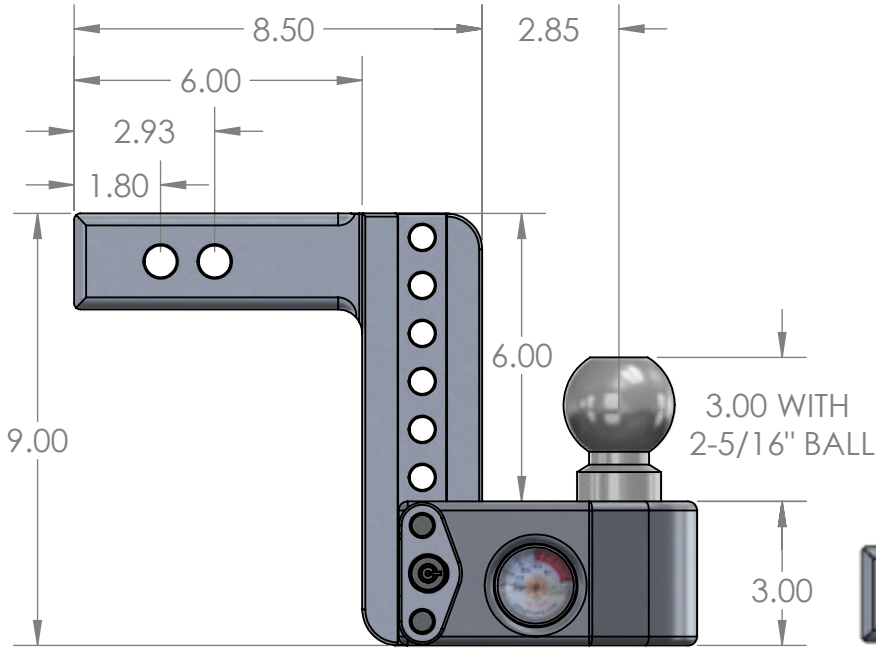

Weigh Safe, LLC WS 6X2 Hitch

Note: For all hitch manufactureres, the 'drop' is measured from the top of the reciever bar to the top of the ball housing

Lower Position

Rise Position

Upper Position

Top View