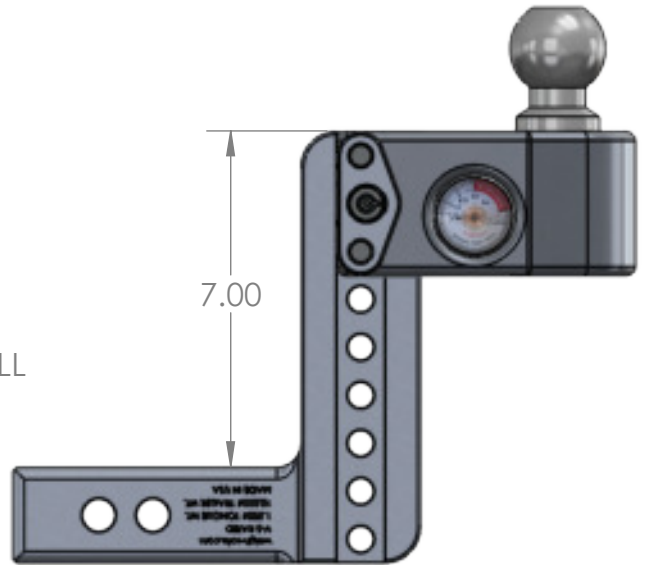

Weigh Safe, LLC WS 6X2 Hitch

Note: For all hitch manufactureres, the 'drop' is measured from the top of the reciever bar to the top of the ball housing

Lower Position

Rise Position

Upper Position

Top View