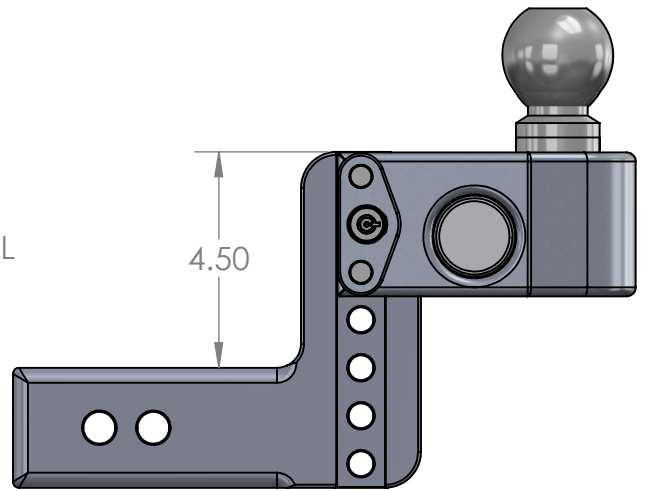

Weigh Safe, LLC WS 4X2.5 Hitch

Note: For all hitch manufactureres, the 'drop' is measured from the top of the reciever bar to the top of the ball housing

Lower Position

Rise Position

Upper Position

Top View