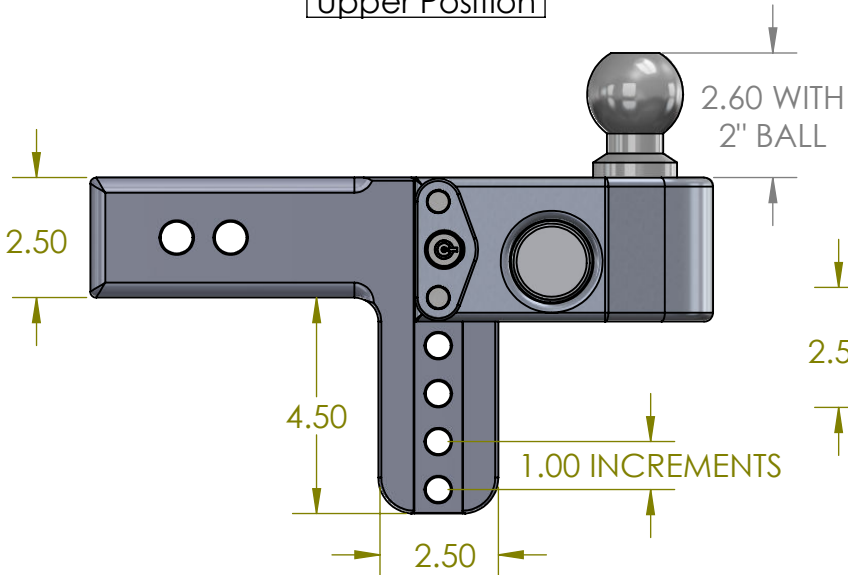

Weigh Safe, LLC WS 4X2.5 Hitch

Note: For all hitch manufactureres, the 'drop' is measured from the top of the reciever bar to the top of the ball housing

Lower Position

Rise Position

Upper Position

Top View