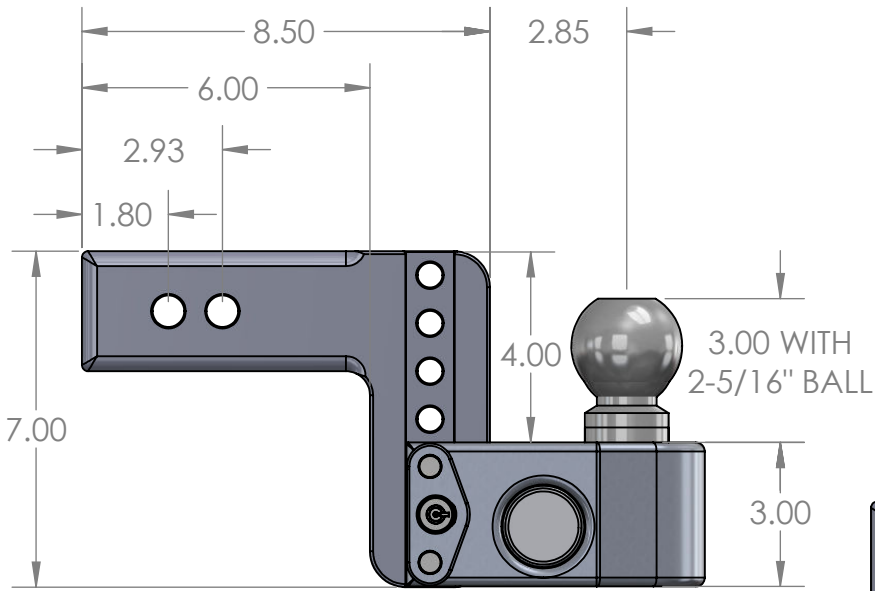

Weigh Safe, LLC WS 4X2.5 Hitch

Note: For all hitch manufactureres, the 'drop' is measured from the top of the reciever bar to the top of the ball housing

Lower Position

Rise Position

Upper Position

Top View