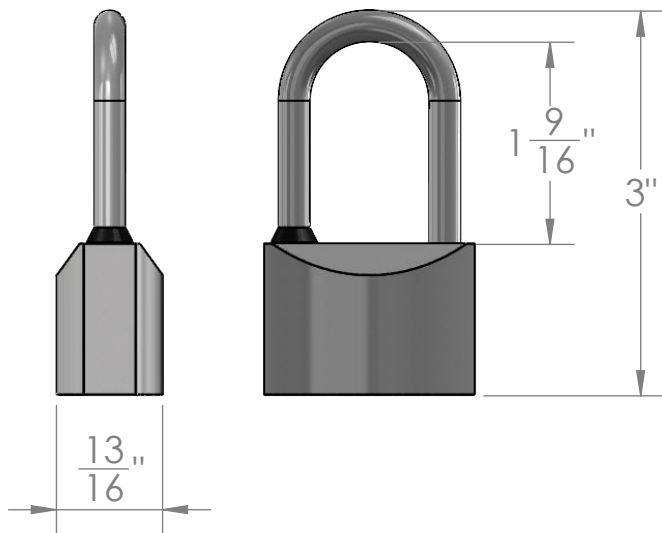

Weigh Safe, LLC

Weigh Safe Padlock

(WS12)

NOTE: All dimensions given in inches

COMPONENTS

LOCKED POSITION

UNLOCKED POSITION