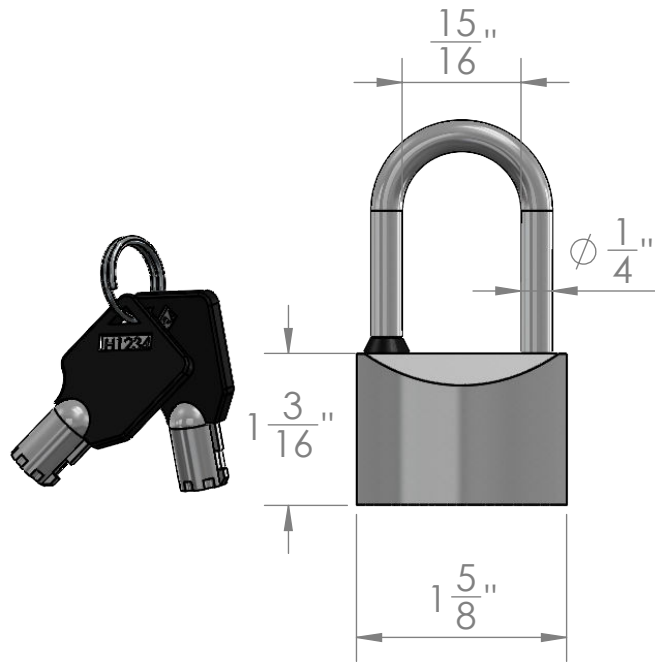

Weigh Safe, LLC

Weigh Safe Padlock

(WS12)

NOTE: All dimensions given in inches

COMPONENTS

LOCKED POSITION

UNLOCKED POSITION