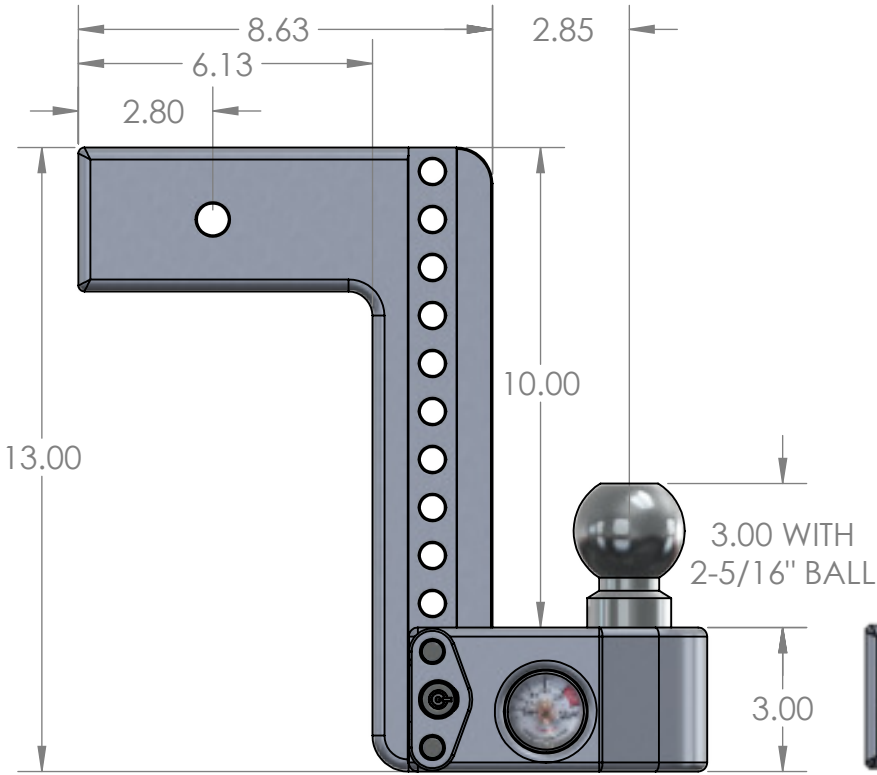

Weigh Safe, LLC WS 10X3 Hitch

Note: For all hitch manufactureres, the 'drop' is measured from the top of the reciever bar to the top of the ball housing

Lower Position

Rise Position

Upper Position

Top View