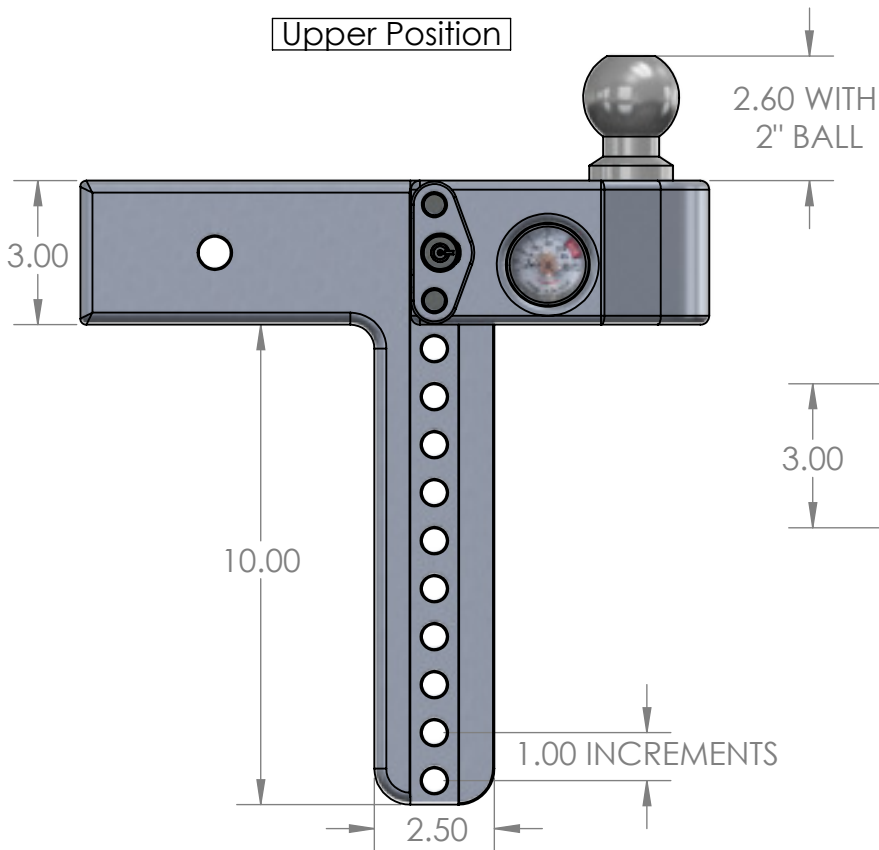

Weigh Safe, LLC WS 10X3 Hitch

Note: For all hitch manufactureres, the 'drop' is measured from the top of the reciever bar to the top of the ball housing

Lower Position

Rise Position

Upper Position

Top View