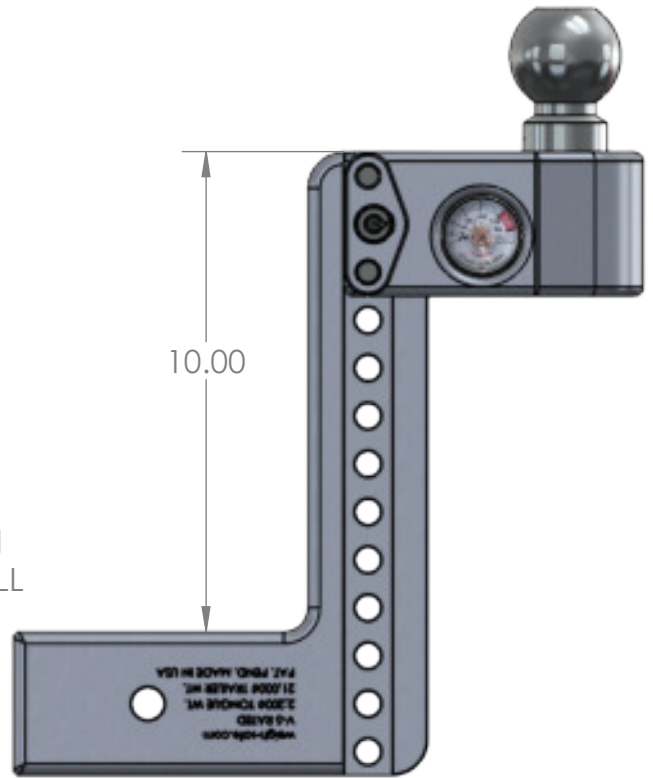

Weigh Safe, LLC WS 10X3 Hitch

Note: For all hitch manufactureres, the 'drop' is measured from the top of the reciever bar to the top of the ball housing

Lower Position

Rise Position

Upper Position

Top View