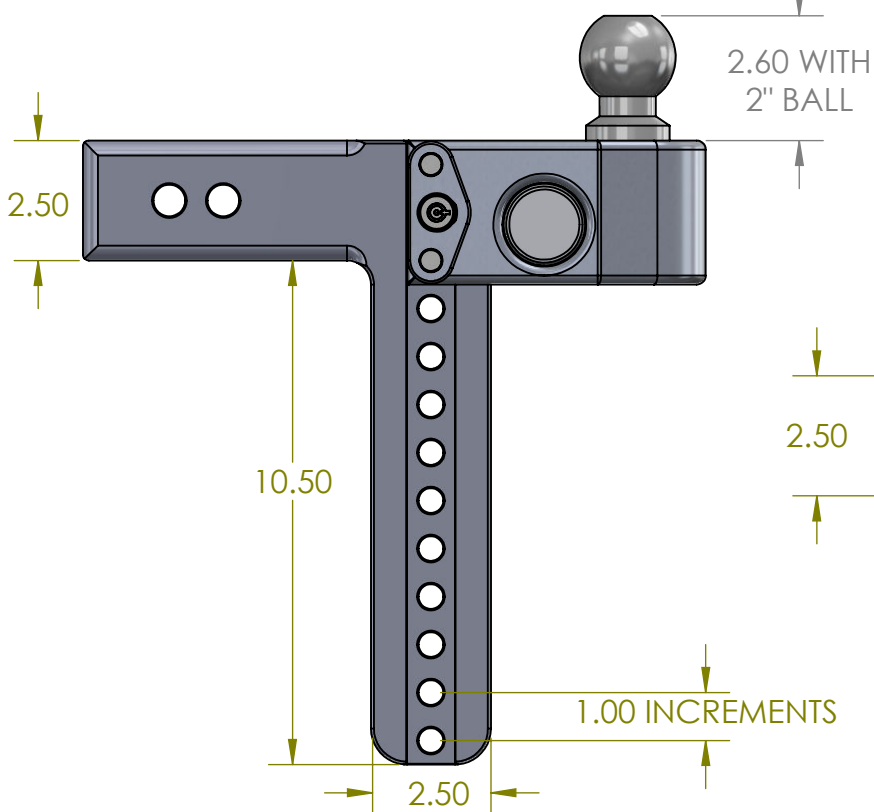

# Weigh Safe, LLC WS 10X2.5 Hitch

Note: For all hitch manufactureres, the 'drop' is measured from the top of the reciever bar to the top of the ball housing

Lower Position

Rise Position

Upper Position

Top View