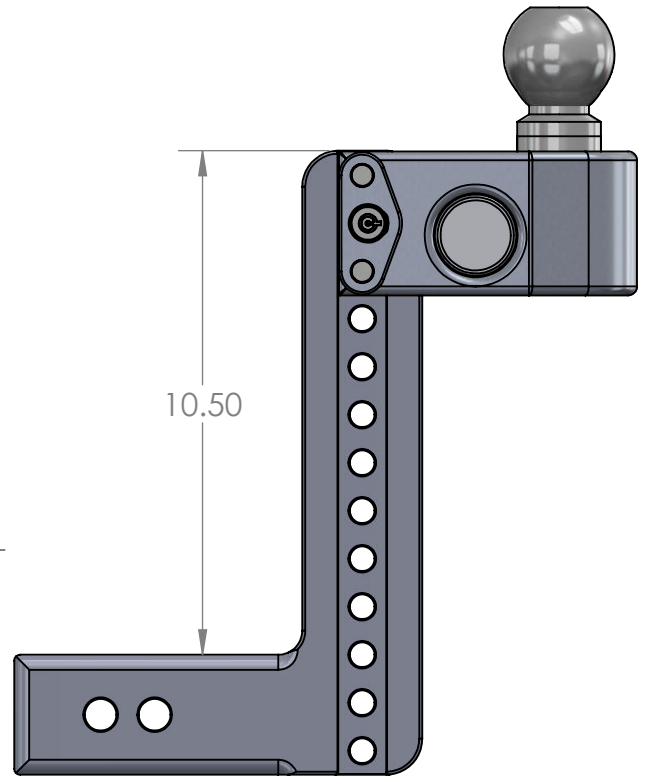

# Weigh Safe, LLC WS 10X2.5 Hitch

Note: For all hitch manufactureres, the 'drop' is measured from the top of the reciever bar to the top of the ball housing

Lower Position

Rise Position

Upper Position

Top View