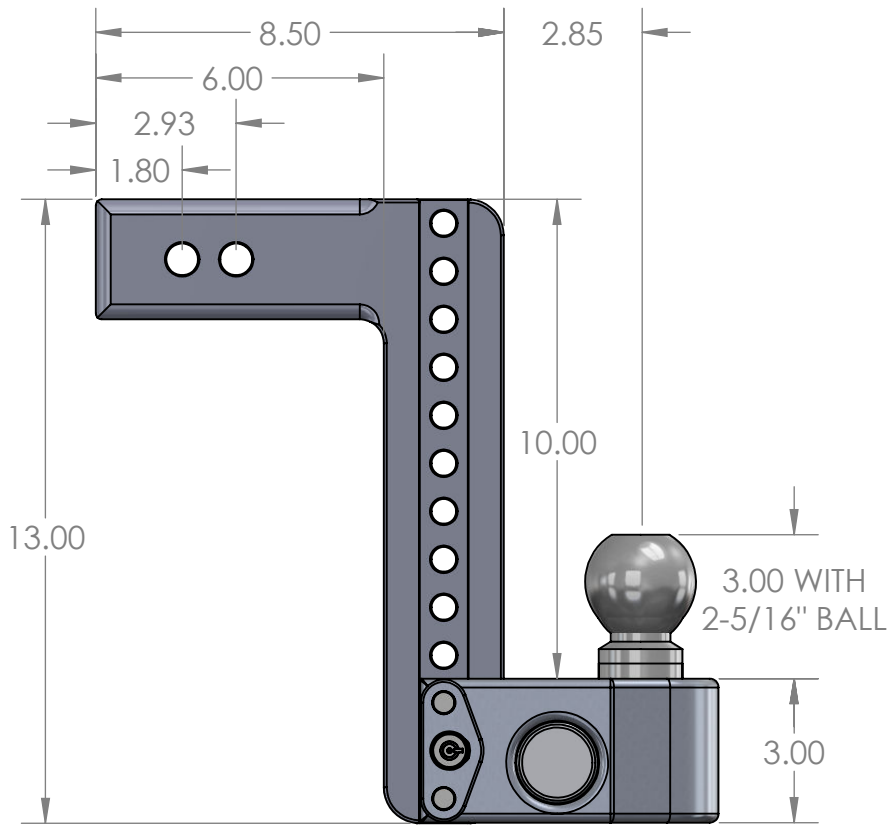

# Weigh Safe, LLC WS 10X2.5 Hitch

Note: For all hitch manufactureres, the 'drop' is measured from the top of the reciever bar to the top of the ball housing

Lower Position

Rise Position

Upper Position

Top View