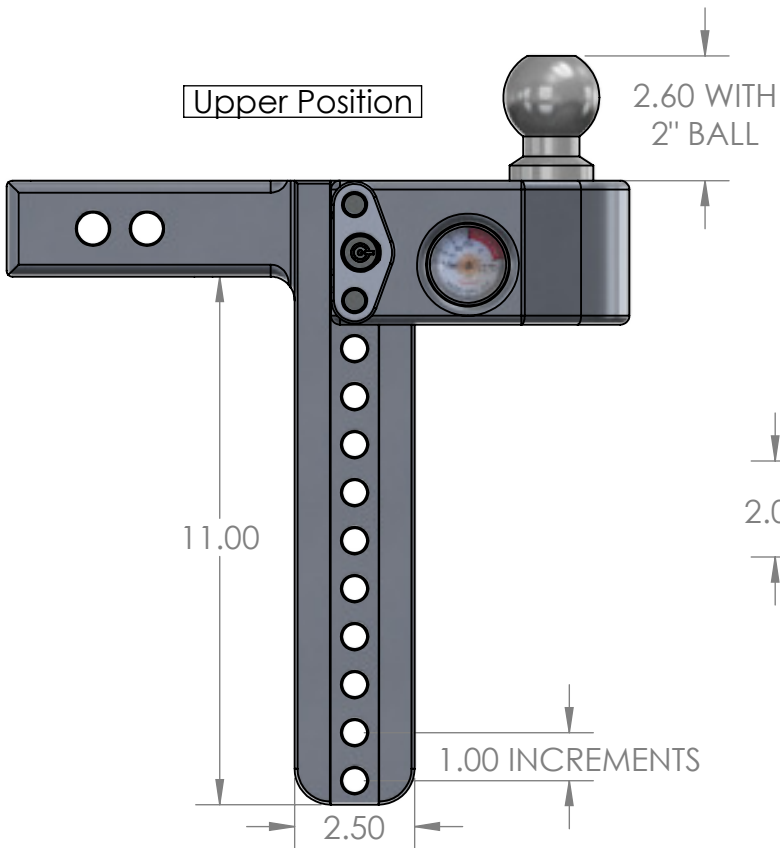

Weigh Safe, LLC WS 10X2 Hitch

Note: For all hitch manufactureres, the 'drop' is measured from the top of the reciever bar to the top of the ball housing

Lower Position

Rise Position

Upper Position

Top Position