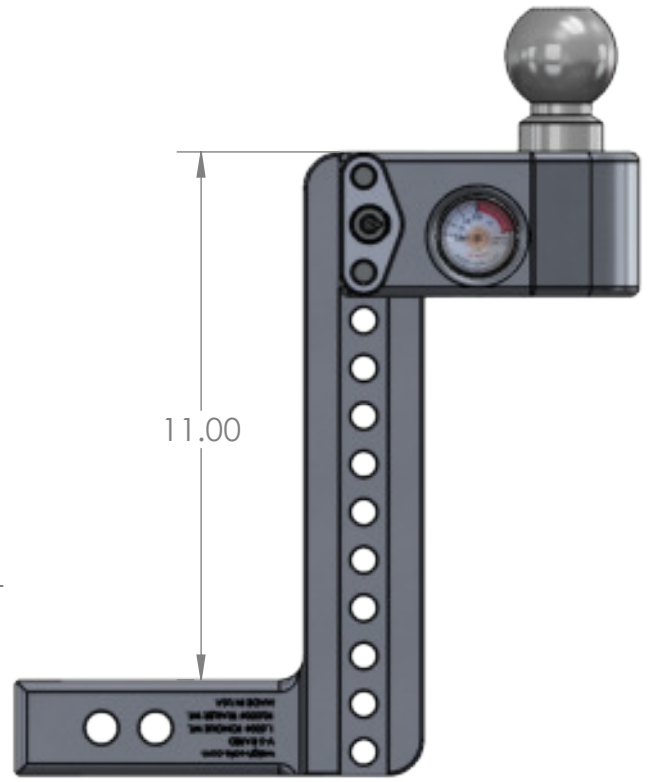

Weigh Safe, LLC WS 10X2 Hitch

Note: For all hitch manufactureres, the 'drop' is measured from the top of the reciever bar to the top of the ball housing

Lower Position

Rise Position

Upper Position

Top Position