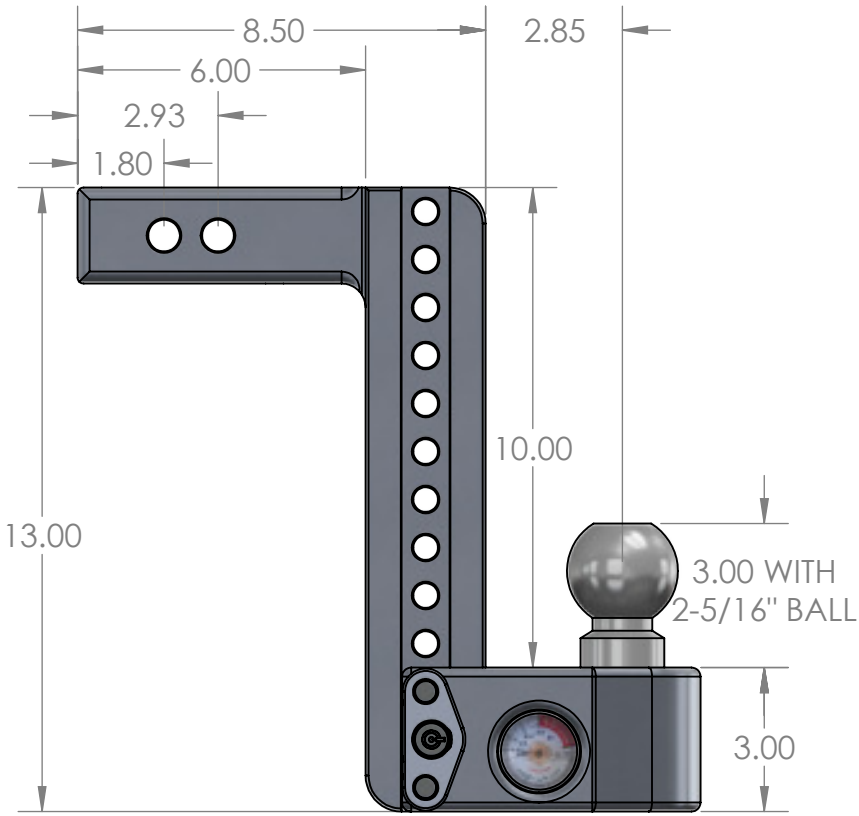

Weigh Safe, LLC WS 10X2 Hitch

Note: For all hitch manufactureres, the 'drop' is measured from the top of the reciever bar to the top of the ball housing

Lower Position

Rise Position

Upper Position

Top Position