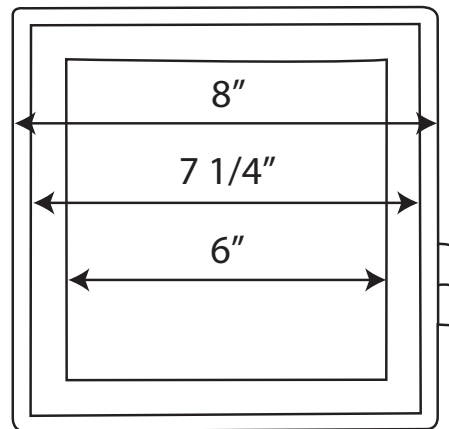

WHMR25

Distance from wall when closed: 4 1/2"

Distance from wall when extended: 15 3/4"

LIVE WITH STYLE!