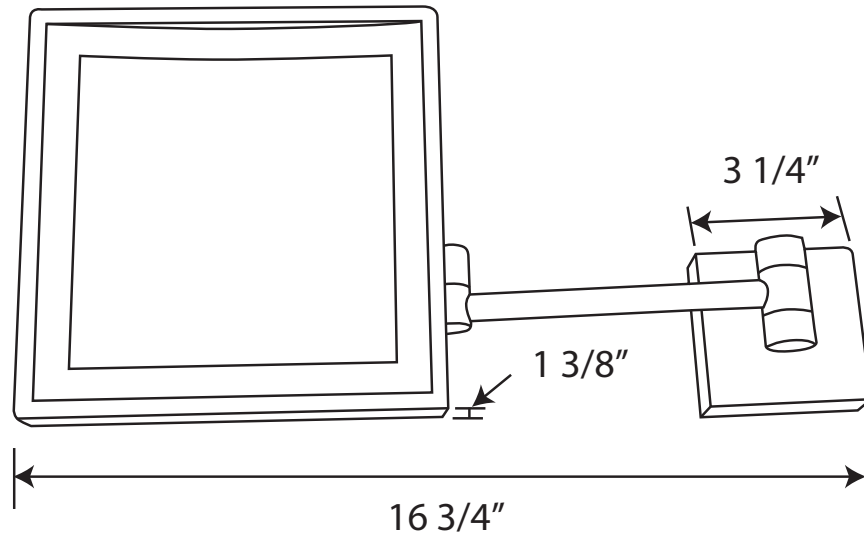

WHMR25

Distance from wall when closed: 4 1/2"

Distance from wall when extended: 15 3/4"

LIVE WITH STYLE!