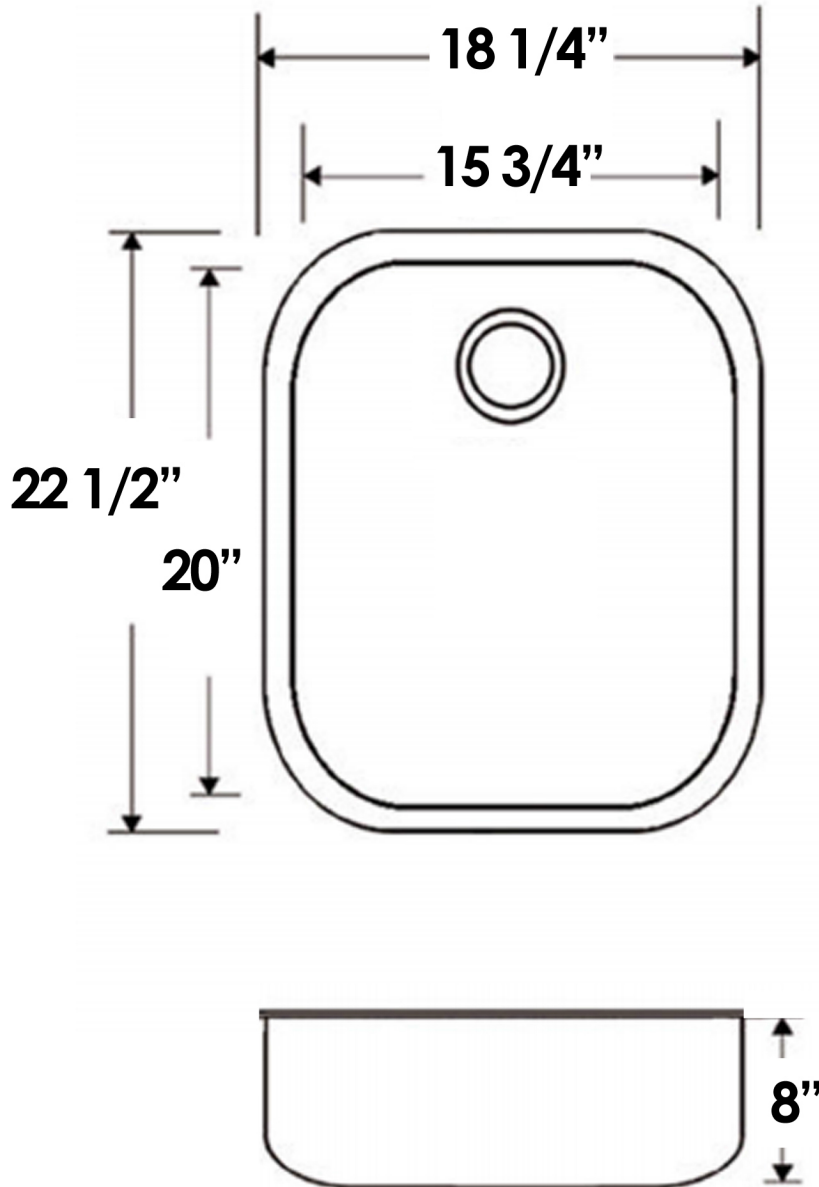

WHE1822

*As Whitehaus Collection® Farmhaus Fireclay Sinks are individually handmade, sink sizes can vary and all dimensions are approximate. We strongly recommend that your sink be supplied to your cabinetmaker prior to the fabrication of your kitchen cabinets and countertops. Cutouts are not to be made until they are checked against your sink.