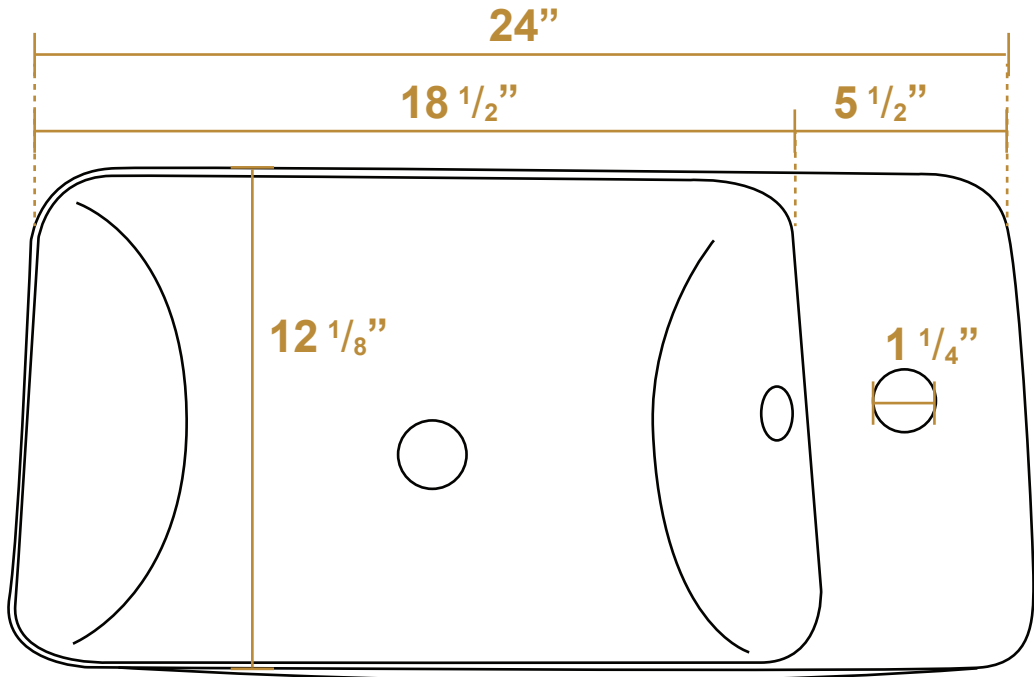

## WHKN1015A

TOP

FRONT

Weight: 22 lbs

**LIVE WITH STYLE!**