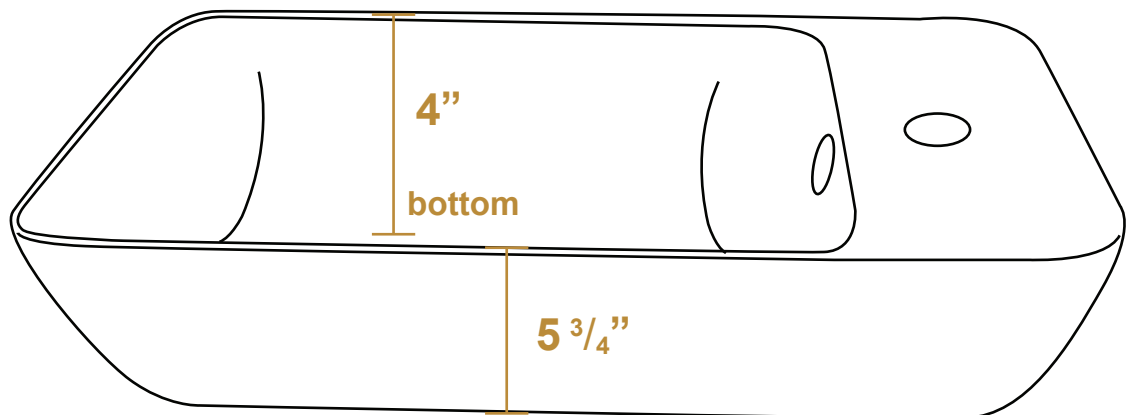

## WHKN1015A

TOP

FRONT

Weight: 22 lbs

**LIVE WITH STYLE!**