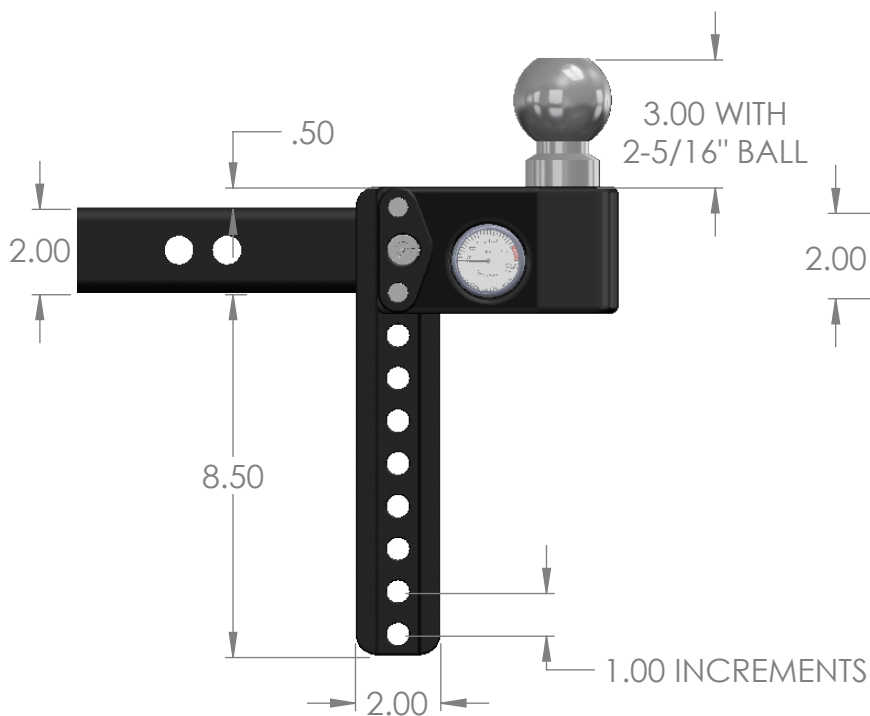

## STEEL WEIGH SAFE DROP HITCH

### SWS8-2/SWS8-2-03

NOTE: All dimensions are given in inches

LOWER POSITION

RISE POSITION

UPPER POSITION

TOP VIEW