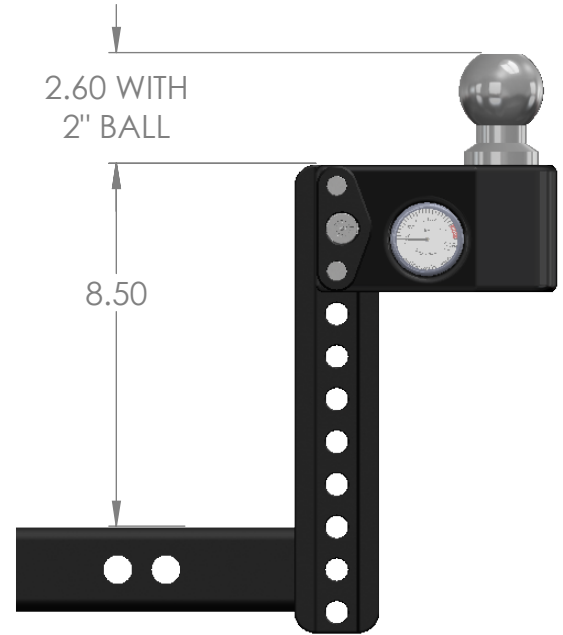

## STEEL WEIGH SAFE DROP HITCH

### SWS8-2/SWS8-2-03

NOTE: All dimensions are given in inches

LOWER POSITION

RISE POSITION

UPPER POSITION

TOP VIEW