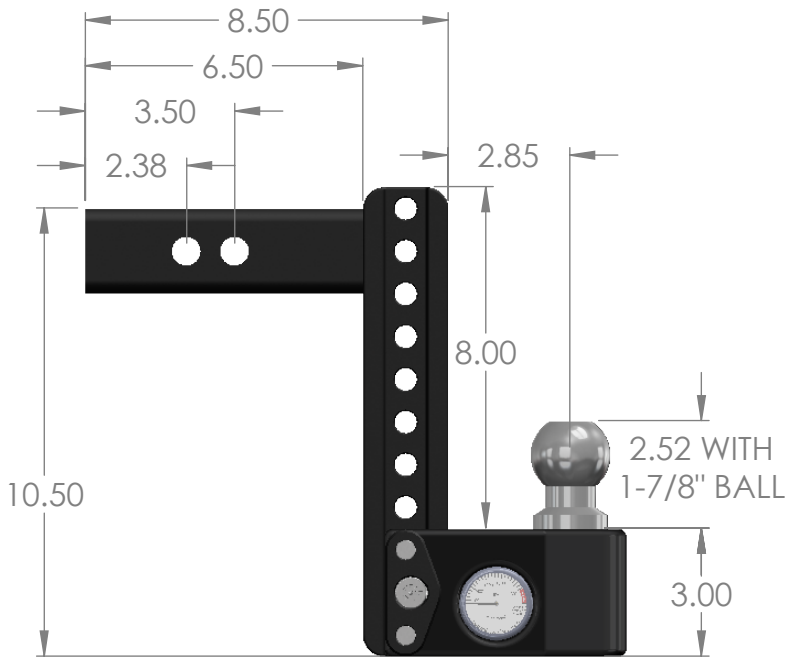

## STEEL WEIGH SAFE DROP HITCH

### SWS8-2/SWS8-2-03

NOTE: All dimensions are given in inches

LOWER POSITION

RISE POSITION

UPPER POSITION

TOP VIEW