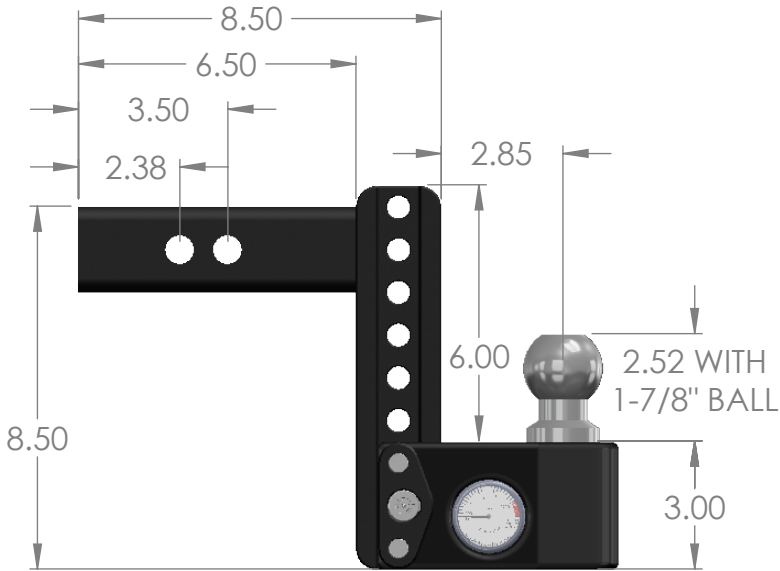

Weigh Safe, LLC

STEEL WEIGH SAFE DROP HITCH

SWS6-2/SWS6-2-03

NOTE: All dimensions are given in inches

LOWER POSITION

RISE POSITION

UPPER POSITION

TOP VIEW