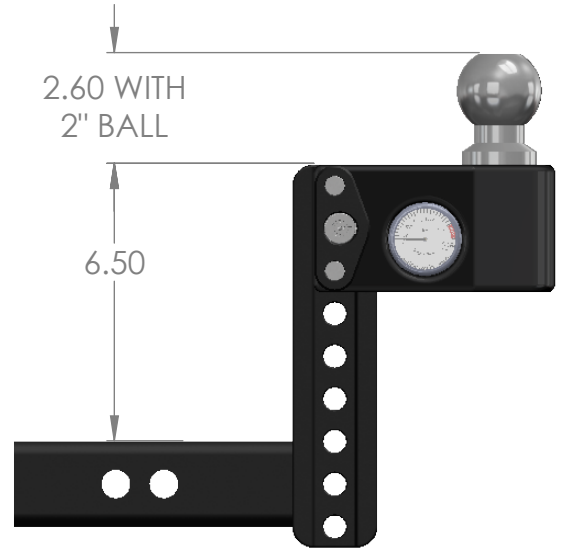

Weigh Safe, LLC

STEEL WEIGH SAFE DROP HITCH

SWS6-2/SWS6-2-03

NOTE: All dimensions are given in inches

LOWER POSITION

RISE POSITION

UPPER POSITION

TOP VIEW