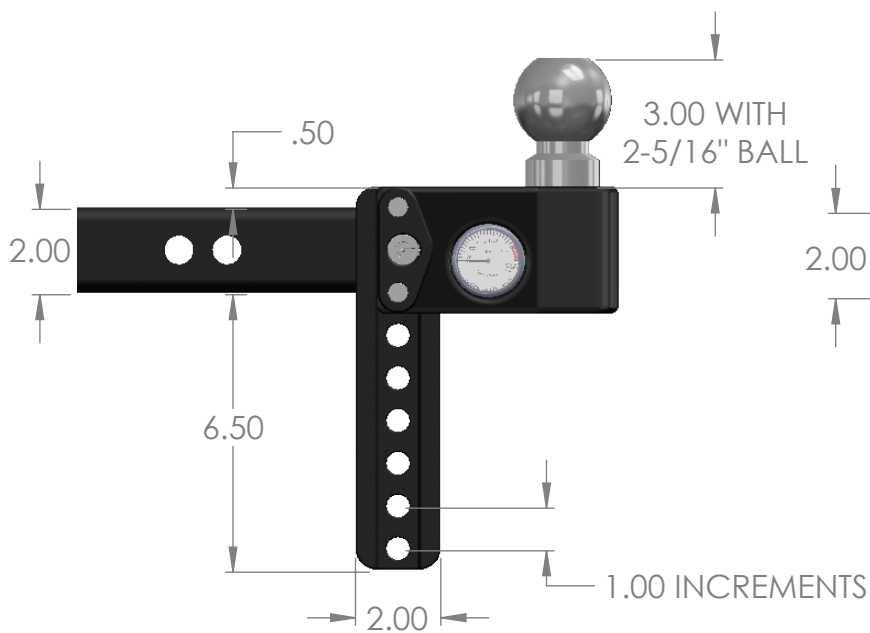

Weigh Safe, LLC

STEEL WEIGH SAFE DROP HITCH

SWS6-2/SWS6-2-03

NOTE: All dimensions are given in inches

LOWER POSITION

RISE POSITION

UPPER POSITION

TOP VIEW