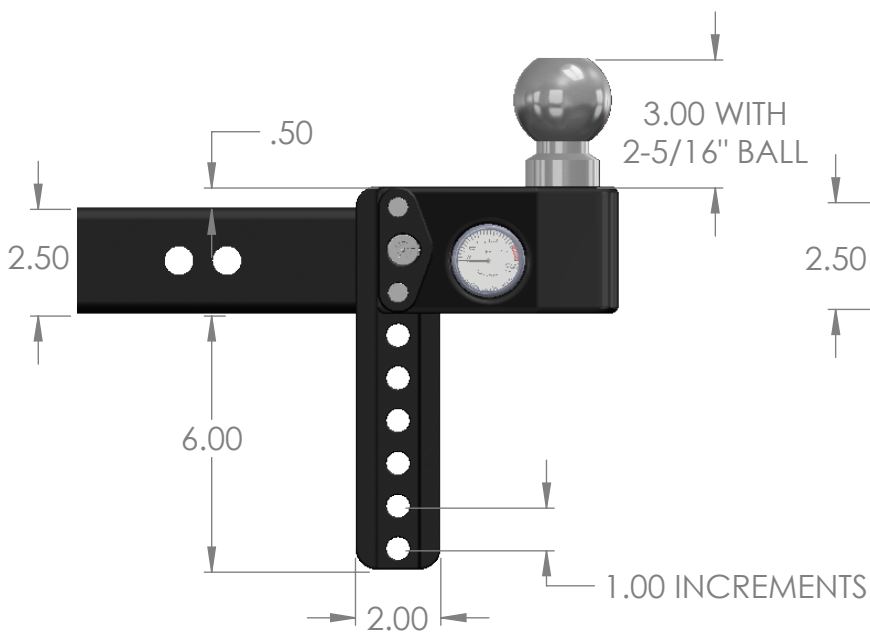

Weigh Safe, LLC

STEEL WEIGH SAFE DROP HITCH

SWS6-2.5/SWS6-2.5-03

NOTE: All dimensions are given in inches

LOWER POSITION

RISE POSITION

UPPER POSITION

TOP VIEW