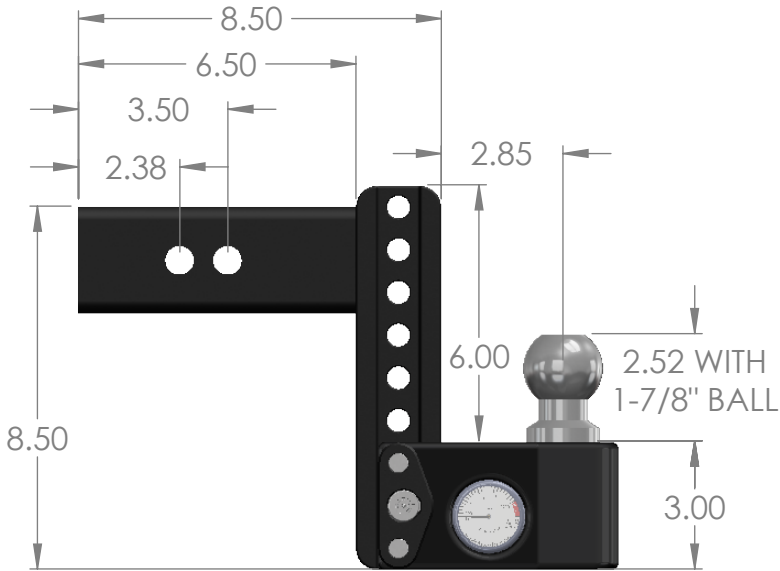

Weigh Safe, LLC

STEEL WEIGH SAFE DROP HITCH

SWS6-2.5/SWS6-2.5-03

NOTE: All dimensions are given in inches

LOWER POSITION

RISE POSITION

UPPER POSITION

TOP VIEW