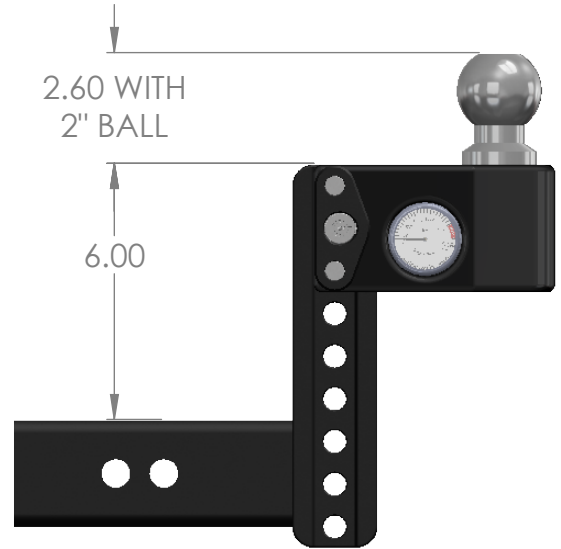

Weigh Safe, LLC

STEEL WEIGH SAFE DROP HITCH

SWS6-2.5/SWS6-2.5-03

NOTE: All dimensions are given in inches

LOWER POSITION

RISE POSITION

UPPER POSITION

TOP VIEW