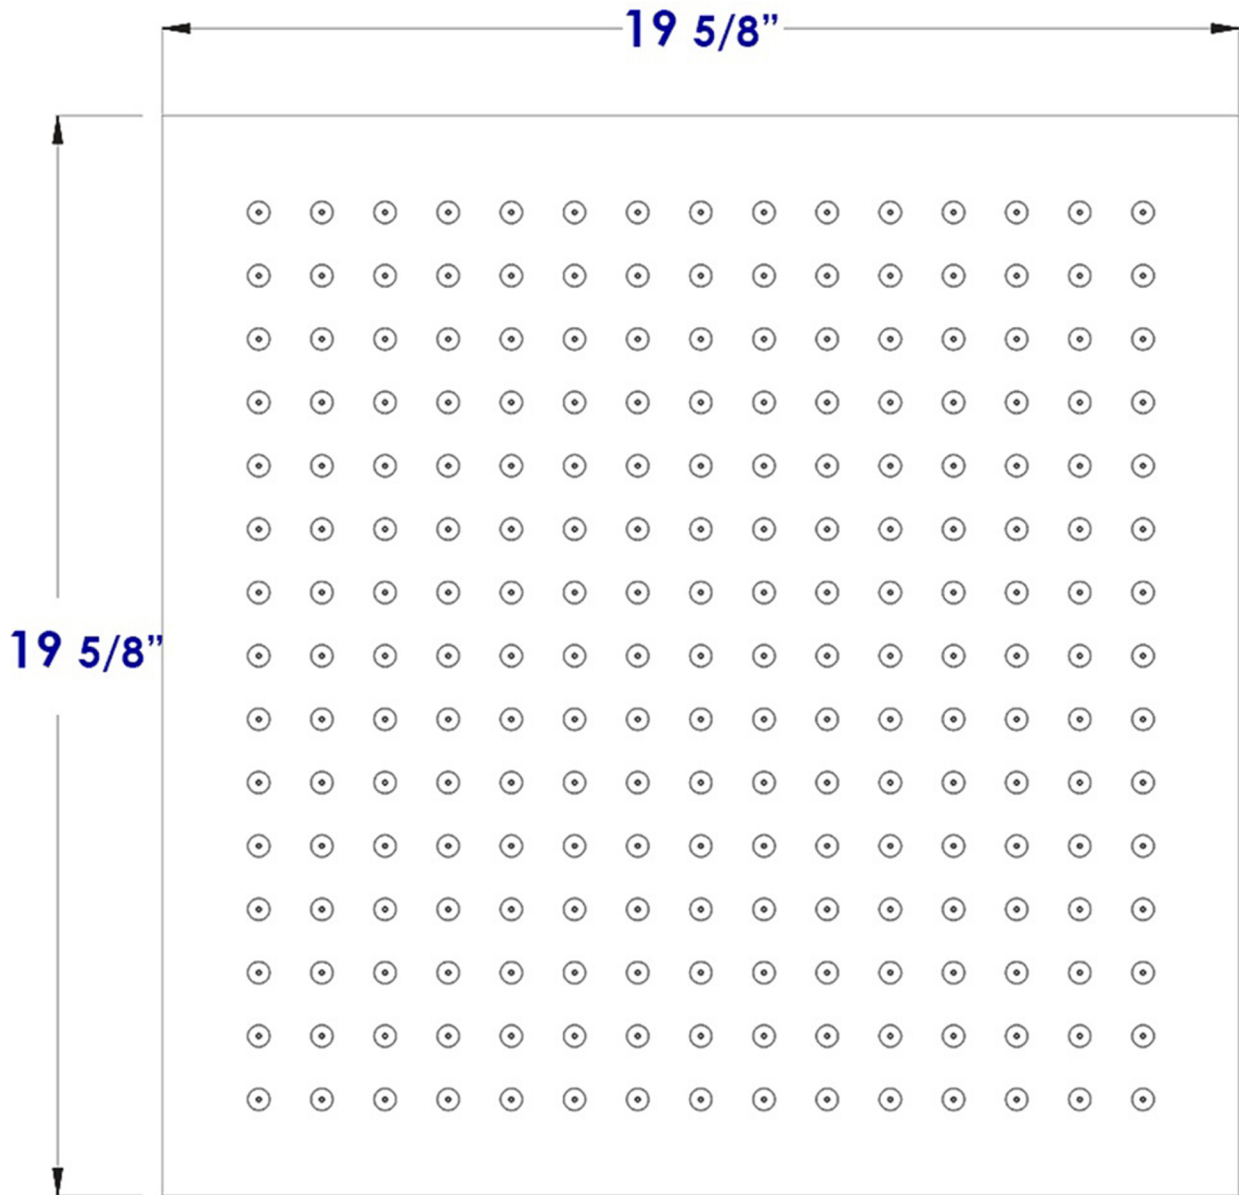

RAIN20S

20" Square Solid Ultra Thin Rain Shower Head

Note: All product dimensions are approximate and should be verified on site prior to installation.
Visit alfibrand.com for more information.