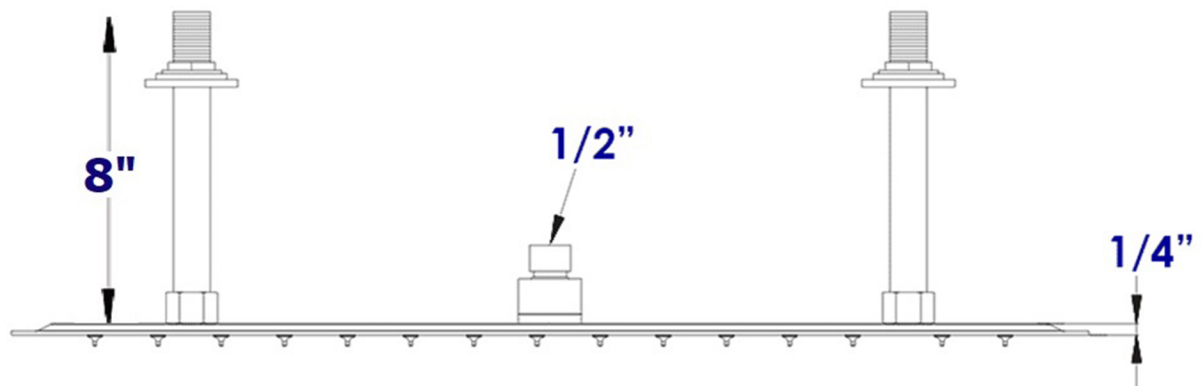

RAIN20S

20" Square Solid Ultra Thin Rain Shower Head

Note: All product dimensions are approximate and should be verified on site prior to installation.
Visit alfibrand.com for more information.