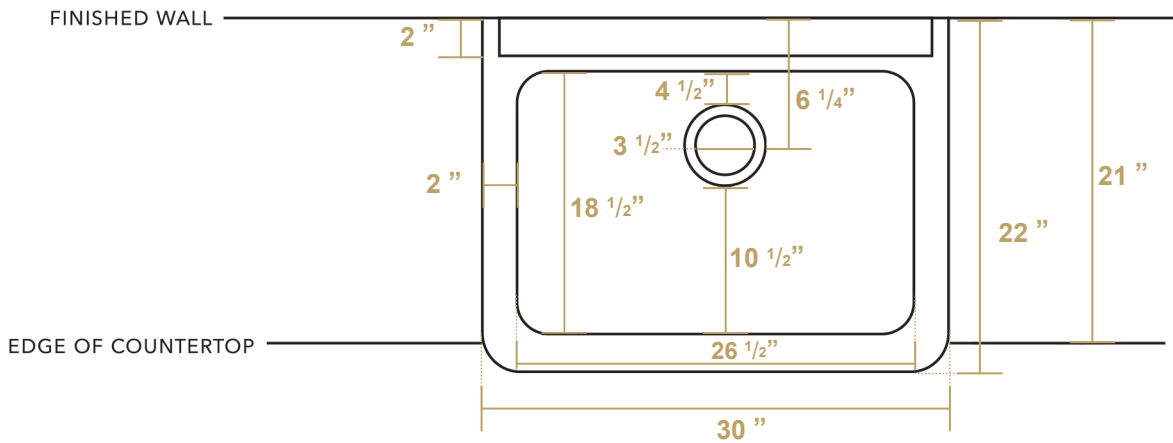

OFCH2230

109 lbs.

TOP

FRONT

As Whitehaus Collection® Farmhaus Fireclay Sinks are individually handmade, sink sizes can vary and all dimensions are approximate. We strongly recommend that your sink be supplied to your cabinetmaker prior to the fabrication of your kitchen cabinets and countertops. Cutouts are not to be made until they are checked against your sink.