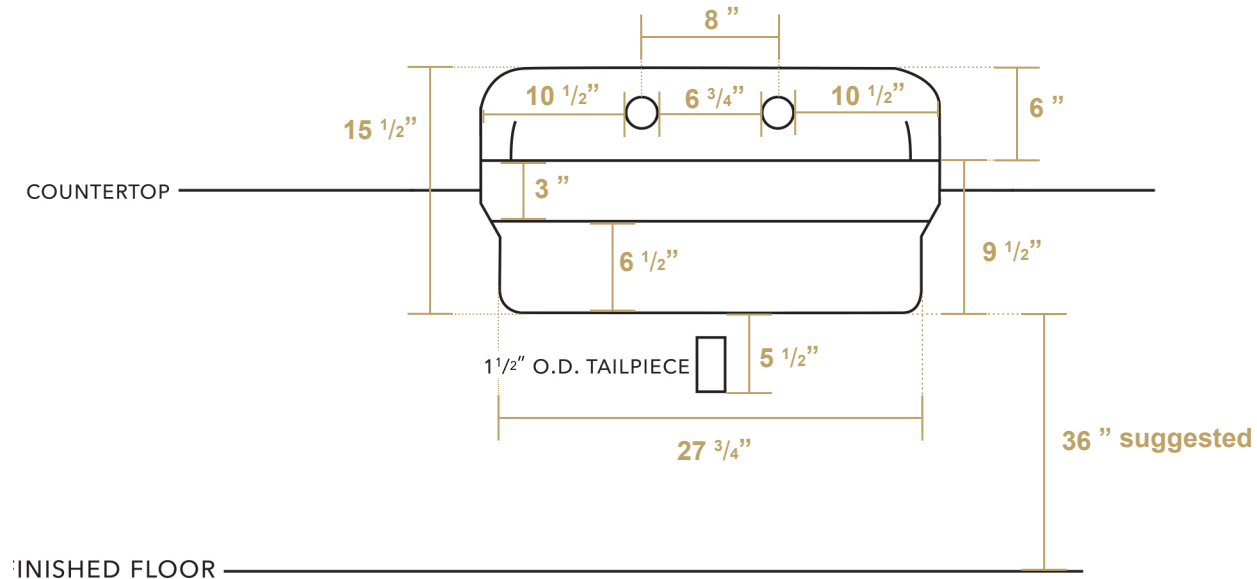

OFCH2230

109 lbs.

TOP

FRONT

As Whitehaus Collection® Farmhaus Fireclay Sinks are individually handmade, sink sizes can vary and all dimensions are approximate. We strongly recommend that your sink be supplied to your cabinetmaker prior to the fabrication of your kitchen cabinets and countertops. Cutouts are not to be made until they are checked against your sink.