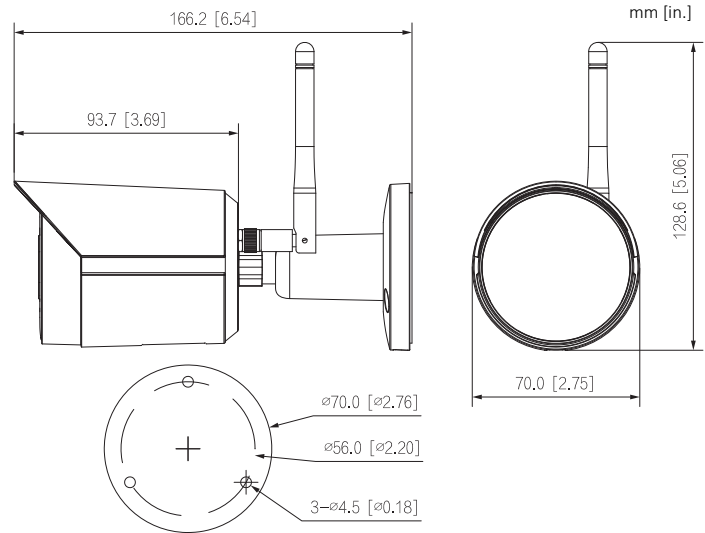

#### Structure

Casing	Metal
Product Dimensions	166.2 mm x 70.0 mm x 128.6 mm (6.54 in. x 2.76 in. x 5.06 in.)
Net Weight	477.9 g (1.05 lb)
Gross Weight	696.5 g (1.54 lb)

Ceiling Mount	Junction Mount	Pole Mount(Vertical)
No Accessory	PFA134	PFA134 + PFA152-E

**Dimensions**

1. The DORI distance is a general proximity of distance helping to pinpoint the correct camera for your needs. The DORI distance is calculated based on sensor specifications and lab test results according to EN 62676-4 which defines the criteria for Detect, Observe, Recognize and Identify.
2. Pair a Smart Motion Detection camera with a Dahua recording device that also offers SMD functionality to take advantage of SMD alarm filtering and object classification when searching and playing back recorded video.