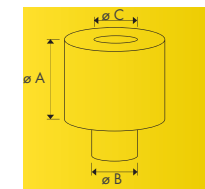

91028

91029

91030

91031

91042

91049

91009

91010

91021

Safety Lock Holder  
(4) Safety Block - (H) 4 - (W) 9.875 in  
Safety Block - (H) 2 - (W) 9.875 in

Safety Lock Holder  
(3) Safety Block - (H) 4 - (W) 6 in  
Safety Block - (H) 2 - (W) 6 in

Safety Lock Holder  
(5) Safety Block - (H) 4 - (W) 8.5 in  
Safety Block - (H) 2 - (W) 8.5 in

91022

91036

91037

Safety Lock Holder  
Vertical Safety Lock Holder  
Eyebolt Extension  
(4) Safety Block - (H) 4 in - (W) 6 in  
Safety Block - (H) 2 in - (W) 6 in

Safety Lock Holder  
Eyebolt Extension  
(4) Safety Block - (H) 4 in - (W) 6 in  
Safety Block - (H) 2 in - (W) 6 in