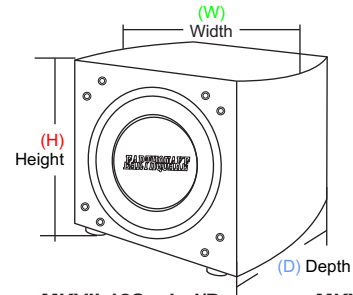

# Supernova MKVII

Room Correcting High Powered Subwoofer

	MKVII-12Sealed/P	MKVII-15Sealed/P
(H) Height w/ legs	16-1/4" (415mm)	17-3/4" (455mm)
(W) Width	18-3/7" (476mm)	20-3/4" (527mm)
(D) Depth w/ grilles	Sealed: 19-1/2" (495mm) Ported: 21-3/4" (553mm)	Sealed: 22" (559mm) Ported: 24" (610mm)