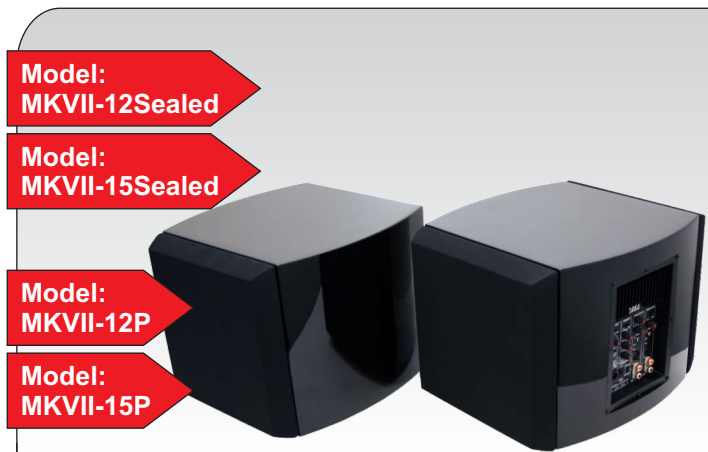

# Supernova MKVII

Room Correcting High Powered Subwoofer

	MKVII-12Sealed/P	MKVII-15Sealed/P
(H) Height w/ legs	16-1/4" (415mm)	17-3/4" (455mm)
(W) Width	18-3/7" (476mm)	20-3/4" (527mm)
(D) Depth w/ grilles	Sealed: 19-1/2" (495mm) Ported: 21-3/4" (553mm)	Sealed: 22" (559mm) Ported: 24" (610mm)

## OBJECTIVE

Earthquake Sound is proud to bring you the new Supernova MKVII (Mark Seven) Series subwoofers. When it comes to delivering uncompromised LFE performance with magnificent dynamics and accurate articulation, the MKVII Series is designed and engineered to go beyond the norm of perfection.

Just as its predecessor Supernova MKVI, the MKVII Series also utilizes the revolutionary IQ600 Class J amplifier and legendary MAGMA-X driver. All these components are enclosed in deep luxurious black piano lacquer cabinet specifically curved to reduce internal resonance and diffractions, allowing the MKVII to deliver a crisper bass and more accurate response.

Available in 12-inch and 15-inch sealed (front firing) and ported (passive radiator) enclosure designs; the MKVII is the new state-of-the-art subwoofer available today.