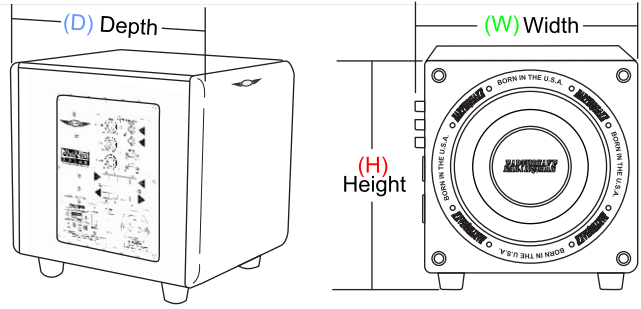

**MiniMe P8V2/P8WV2**  
Passive Tuned Powered Mini subwoofers

Model:  
MiniMe P8WV2

Model:  
MiniMe P8V2

**P8V2/P8WV2**

(H) Height w/ Feet	11 1/2" (290mm)
(W) Width w/ Amplifier	10 1/2" (265mm)
(D) Depth w/ Grilles	11" (278mm)

Patented SLAPS Technology

**OBJECTIVE**

The MiniMe P8V2/P8WV2 amplifier utilizes the advanced class "D" circuitry with over 90% efficiency, allowing it to continuously perform without getting hot.

Earthquake's own patented SLAPS passive radiator technology dramatically increases the subwoofer's efficiency and capability for ultra low frequency reproduction. The unique design of the SLAPS employs dual (identical) suspensions, allowing the passive driver to move the same amount of air in either direction. Coupled with the active driver, the SLAPS enables the sub to deliver louder bass without using more power from the amplifier.