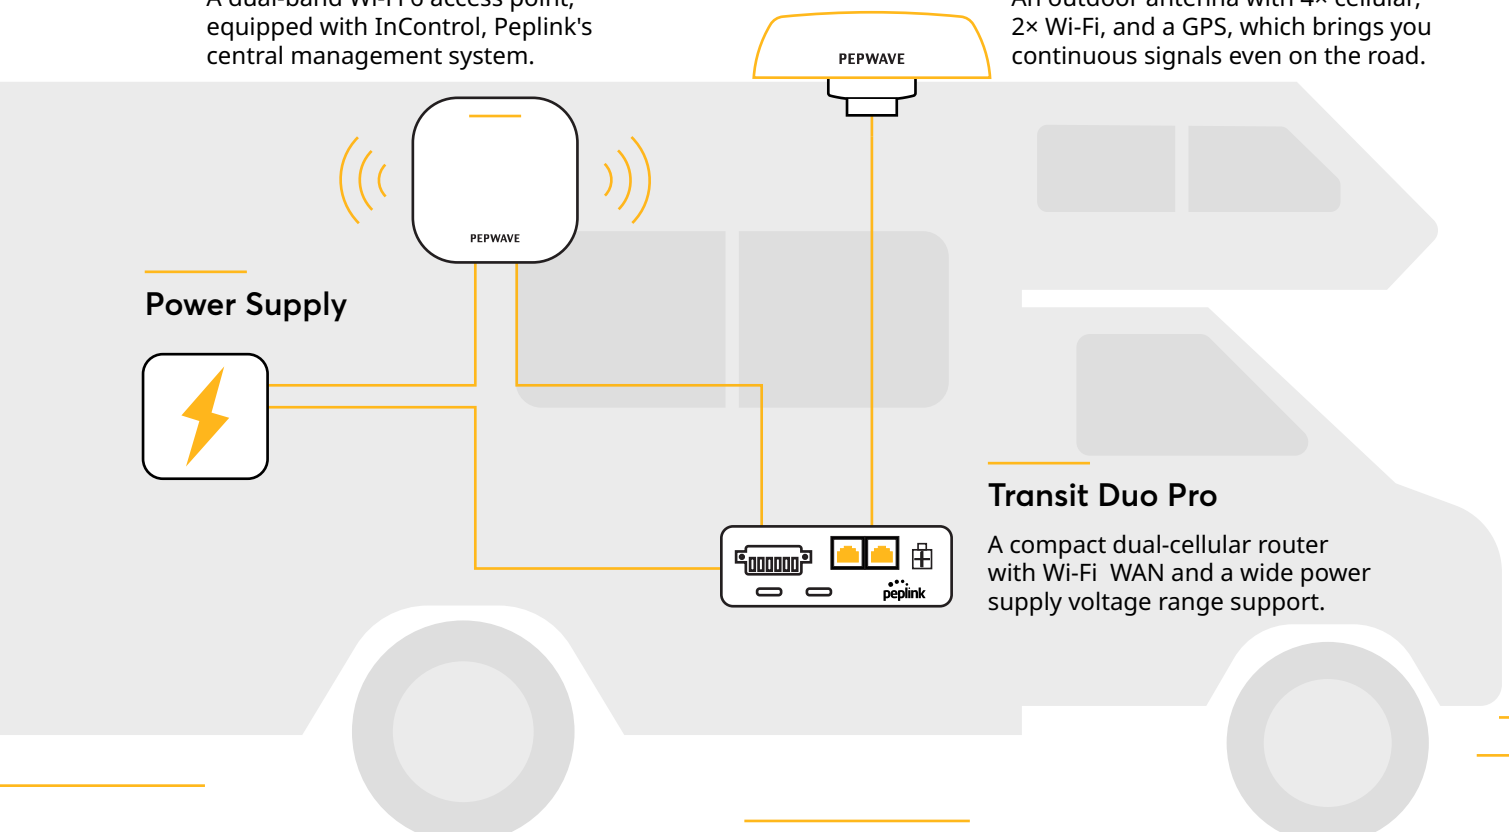

Recreational Vehicle Application

AP One AX

A dual-band Wi-Fi 6 access point, equipped with InControl, Peplink's central management system.

Mobility 42G

An outdoor antenna with 4x cellular, 2x Wi-Fi, and a GPS, which brings you continuous signals even on the road.

Power Supply

Transit Duo Pro

A compact dual-cellular router with Wi-Fi WAN and a wide power supply voltage range support.

Mobility Antenna

Peplink's powerful antenna series. Perfectly designed for long-range signal reception, it brings you continuous signals within its IP68-rated case wherever you are - indoors, outdoors, or on the go.

Learn more at our Mobility Antenna Page: <https://www.peplink.com/mobility>