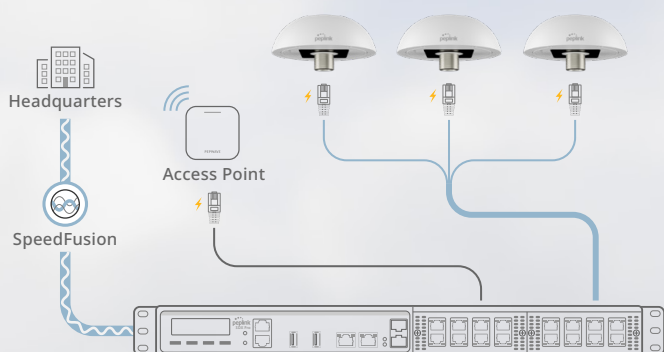

# Instant flexibility with the SIM injector.

Simply connect an Ethernet cable between the SIM injector<sup>^</sup> and the HD1 Dome Pro to manage up to **10 physical SIMs**.

With remote network management available via Peplink's cloud-based management system, InControl2, accessibility worries are a thing of the past.

## SIM Injector Specifications

<b>SIM Slots</b>	8x Active SIM Slots, Standard Size	<b>Weight</b>	430 grams / 0.94 pounds
<b>LAN Interface</b>	4x GE, PoE 802.3at Support	<b>Operating Temperature</b>	-40 - 149 °F / -40 - 65 °C
<b>Power Input</b>	DC Jack / Terminal Block: 12-56V	<b>Humidity</b>	15% - 95% (non-condensing)
<b>Dimensions</b>	1.6 x 5.8 x 5 inches / 40 x 147 x 128 mm		

# A design that's made to meet your needs

M35 Screw Mount

Ethernet Splitter

Mounting Bracket

It's simple design offers a multitude of installation options. The HD1 Dome Pro includes an **M35 screw mount** and **Ethernet splitter**, making it easy for wall or pole mount. If mounting is not needed, simply connect an Ethernet cable and it's good to go.