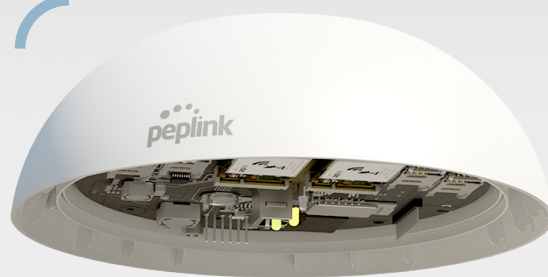

## A refinement in outdoor interconnectivity

The HD1 Dome Pro adapts to the flexible nature of outdoor deployments, offering powerful speeds, with refined Wi-Fi options. The **5G modem**, with its **embedded cellular antennas**, ensures minimal cable loss and offers the finest signal quality.

# Instant flexibility with the SIM injector.

Simply connect an Ethernet cable between the SIM injector<sup>^</sup> and the HD1 Dome Pro to manage up to **10 physical SIMs**.

With remote network management available via Peplink's cloud-based management system, InControl2, accessibility worries are a thing of the past.

## SIM Injector Specifications

<b>SIM Slots</b>	8x Active SIM Slots, Standard Size	<b>Weight</b>	430 grams / 0.94 pounds
<b>LAN Interface</b>	4x GE, PoE 802.3at Support	<b>Operating Temperature</b>	-40 - 149 °F / -40 - 65 °C
<b>Power Input</b>	DC Jack / Terminal Block: 12-56V	<b>Humidity</b>	15% - 95% (non-condensing)
<b>Dimensions</b>	1.6 x 5.8 x 5 inches / 40 x 147 x 128 mm		

# A design that's made to meet your needs

M35 Screw Mount

Ethernet Splitter

Mounting Bracket

It's simple design offers a multitude of installation options. The HD1 Dome Pro includes an **M35 screw mount** and **Ethernet splitter**, making it easy for wall or pole mount. If mounting is not needed, simply connect an Ethernet cable and it's good to go.