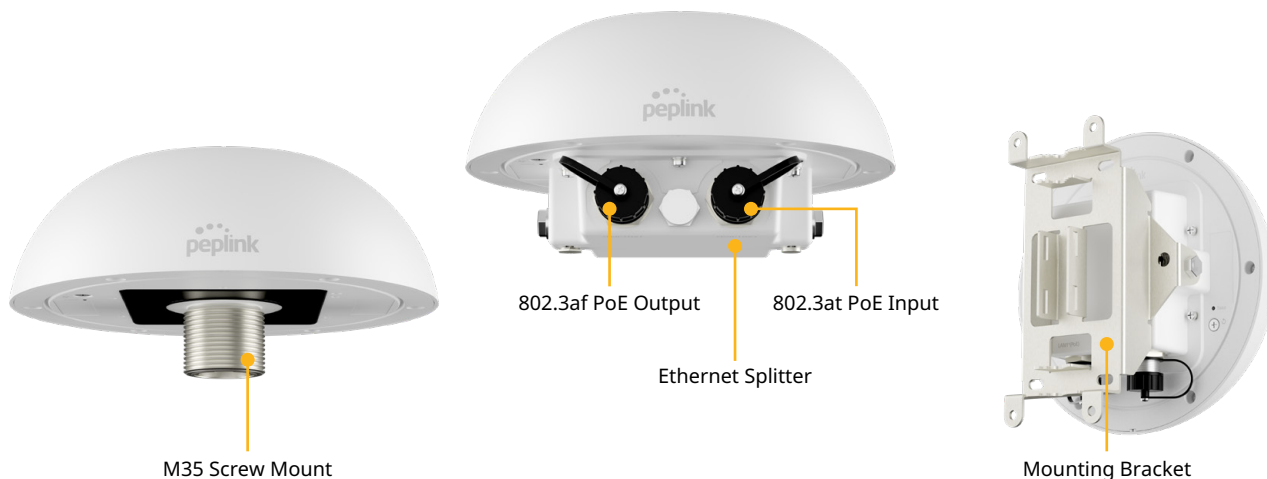

# A design that's made to meet your needs

M35 Screw Mount

Ethernet Splitter

Mounting Bracket

It's simple design offers a multitude of installation options. The HD1 Dome Pro includes an **M35 screw mount** and **Ethernet splitter**, making it easy for wall or pole mount. If mounting is not needed, simply connect an Ethernet cable and it's good to go.

<sup>1</sup> SIM Injector is available separately.

<sup>2</sup> Ethernet LAN port can be split into two LAN ports using the included splitter (1x LAN 802.3af PoE out, 1x LAN 802.3at PoE+ in).

<sup>3</sup> Ethernet port includes surge and ESD protection circuits to protect against over-voltage transients.