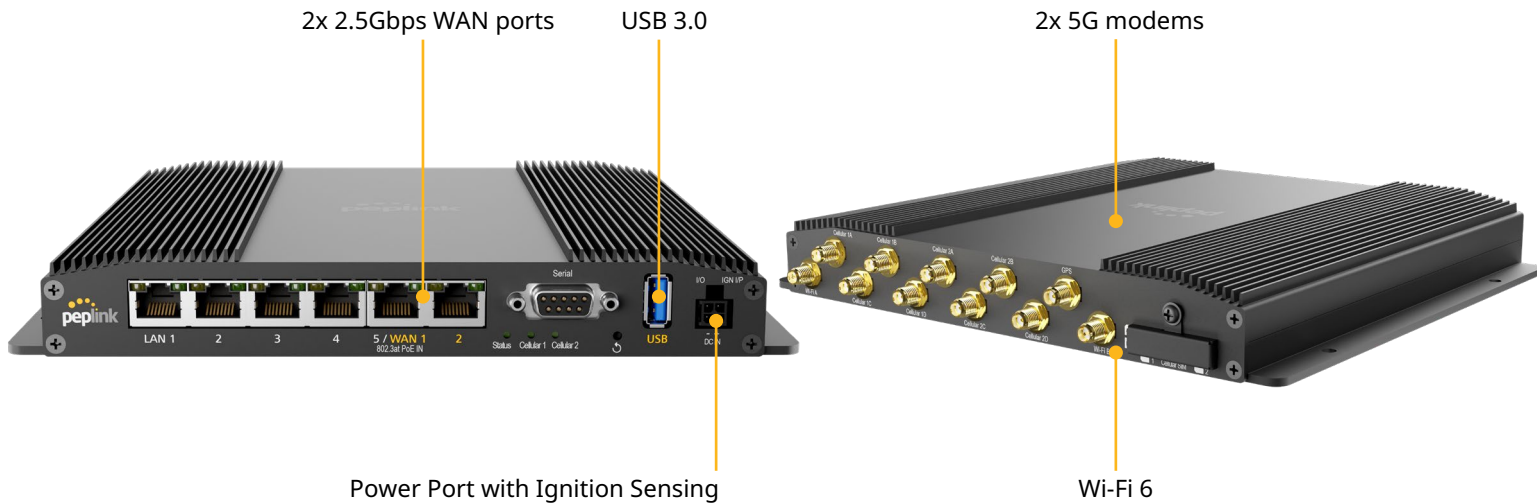

## Made for Vehicle applications

Secure your power source in mobile environments with the Molex Micro-Fit power connector. The wide input power range along with Ignition Sensing capabilities makes this a sure fit for your vehicle installs.

## Effortless Cellular Extension

With the PoE input feature, the BR2 Pro can seamlessly extend your existing SD-WAN infrastructure to provide dual LTE/5G connectivity. One cable for both power and data, it's that simple.

## SIM-licity as always

Built-in eSIM and SIM Injector support, the BR2 Pro maximizes your possibilities with flexible remote SIM management.

## Oh, So Many WANs

Complement any SD-WAN deployment with the Dual Ethernet WANs, Dual 5G/LTE, USB WAN, and Wi-Fi WAN. Not enough WANs? Add the MAX Adapter 5G for an instant third 5G connection. Literally, all the WANs to keep you going.