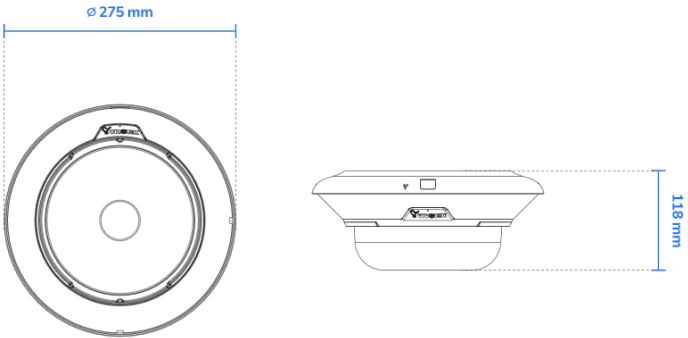

Identify (250PPM 76PPF)

Wide: 7.4 m (24.3 ft)
Tele: 15.4 m (50.5 ft)

Dimensions

Compatible Accessories

Mounting Kits

AM-529
Pendant Mount Adapter

Mounting Kits

AM-116
Pendant Pipe (20cm) (1-1/2" PS)