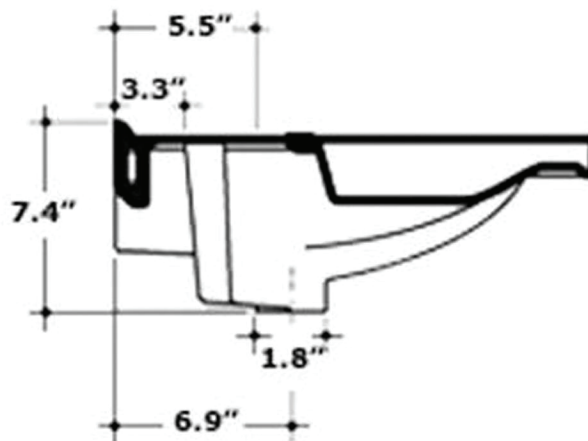

 Whitehaus®

LU020

Inside Bowl Dimensions
22" x 11" x 5"

LIVE WITH STYLE!