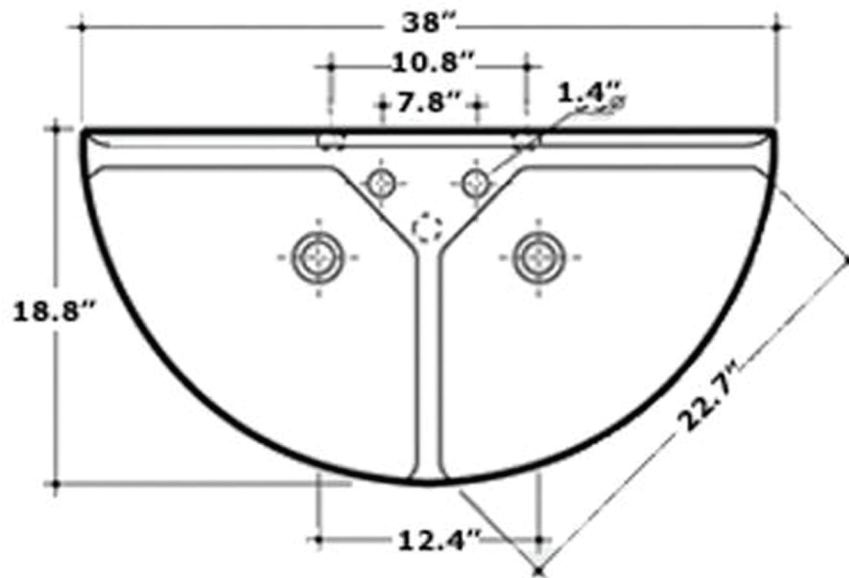

 Whitehaus®

LU020

Inside Bowl Dimensions
22" x 11" x 5"

LIVE WITH STYLE!